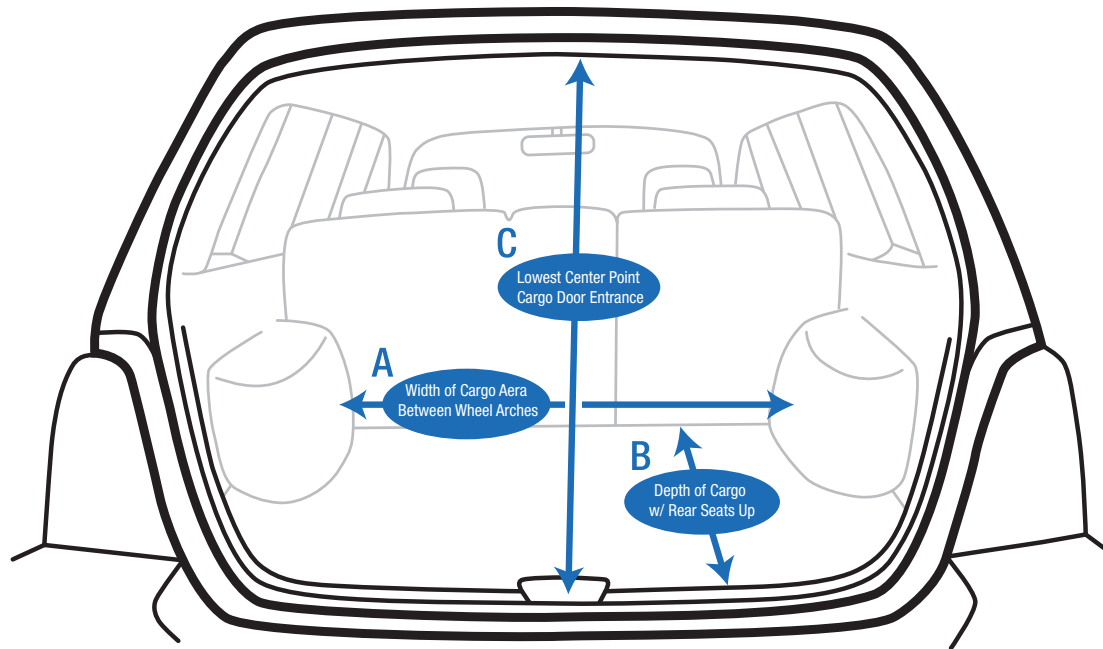

### MEASURING YOUR CAR FOR THE VARIOCAGE

Check to see if your car has a raised sill at the rear cargo entrance. If the sill is raised, you should put something flat under the cage so its doors can open correctly. We recommend rigid foam board insulation to minimize interference with your car's crumple zone. The floor of the cargo area should be flat.

- A** Measure the narrowest usable area across the floor of the cargo area where you would position the crate (Note: The narrowest usable area is often between the rear wheel wells or at the bottom of the cargo door entrance.)
- B** Measure the usable length of the cargo floor from the back seat to the door sill (Note: The front & back of the cage are angled. Total cage length is approximately 12" narrower at the top.)
- C** Measure the height from the cargo floor to the lowest point at the top of the cargo door entrance (Note: Be sure to measure from the top center of the door frame straight down to the floor not at an angle.)

VarioCage is adjustable in length. The slope of the front, back and sides are angled so it can easily fit in a typical cargo area. If you have a door with a steep angle, it may not close properly with the crate fully extended. Consider the final adjusted length of the cage to be sure it will offer enough space for your dog.