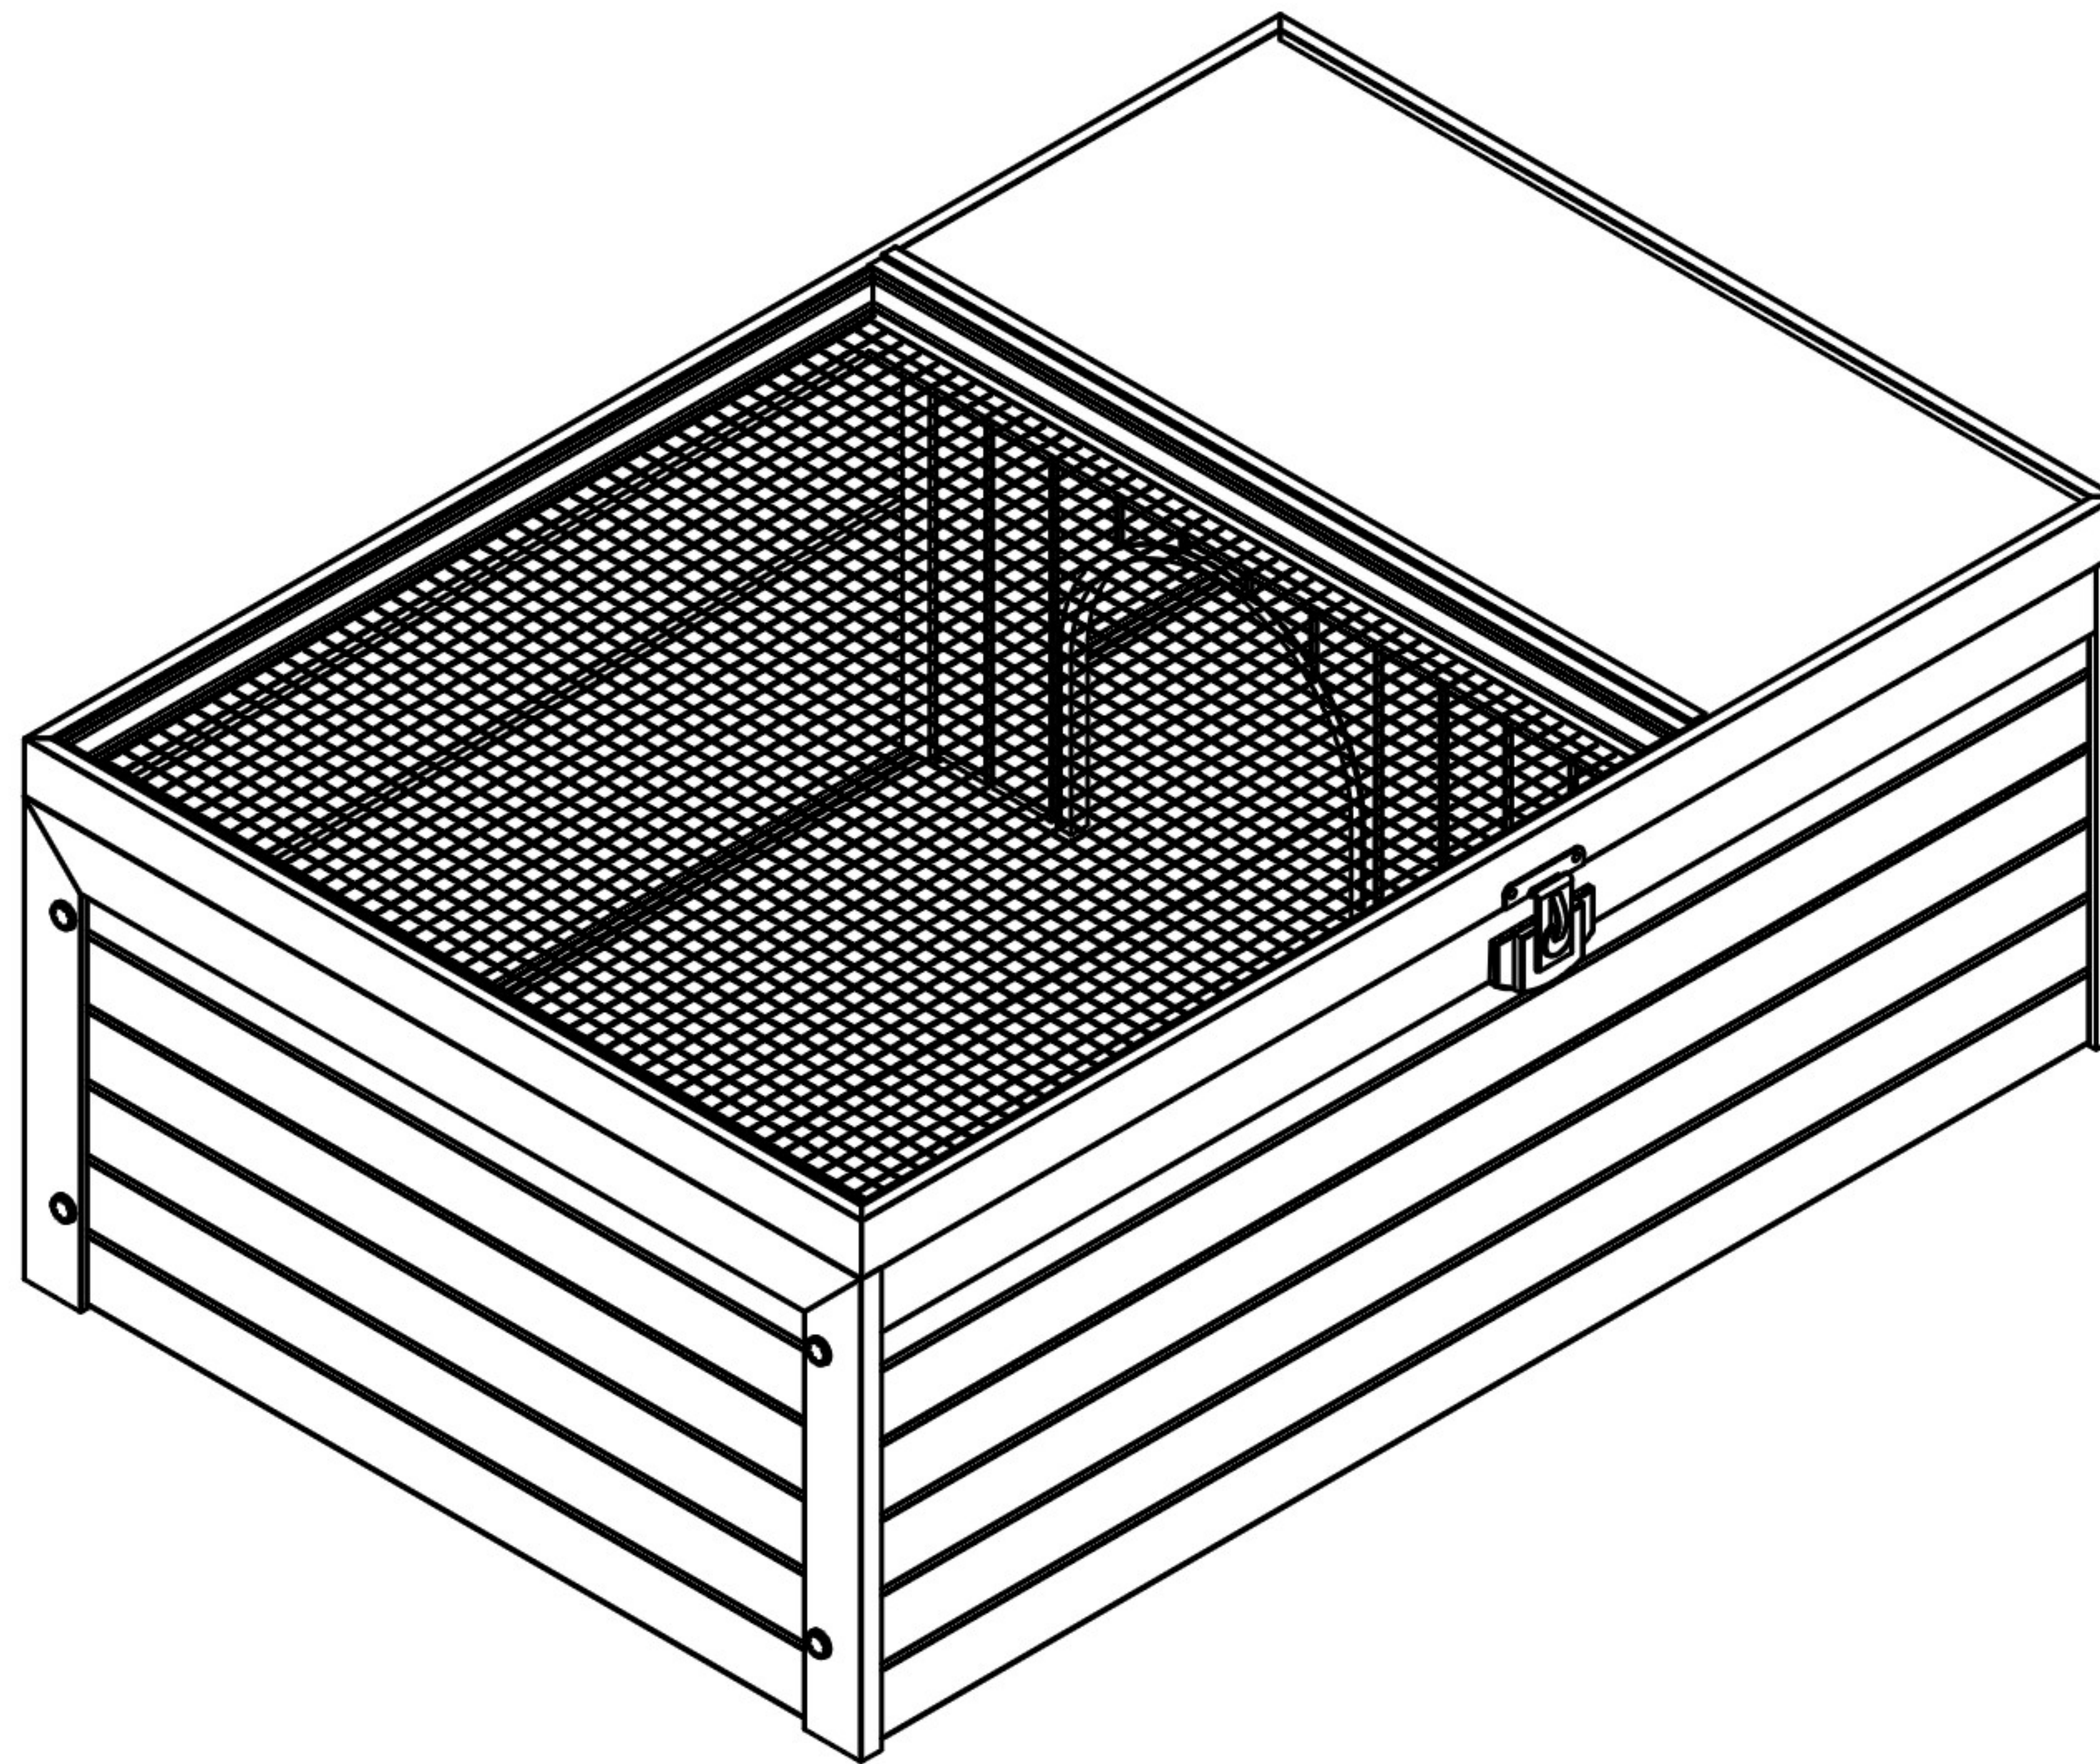

NeAgePet®

featuring **ECOFLEX**
GUARANTEED TOUGH

Turtle Table

EHR TT18-00

Congratulations and thank you for your purchase! Before you start, please check for damage or any missing parts. Please visit www.NewAgePet.com/customer-service to find additional assembly videos and help in requesting replacement parts, as well as additional instructions on cleaning, maintaining and painting your New Age product.