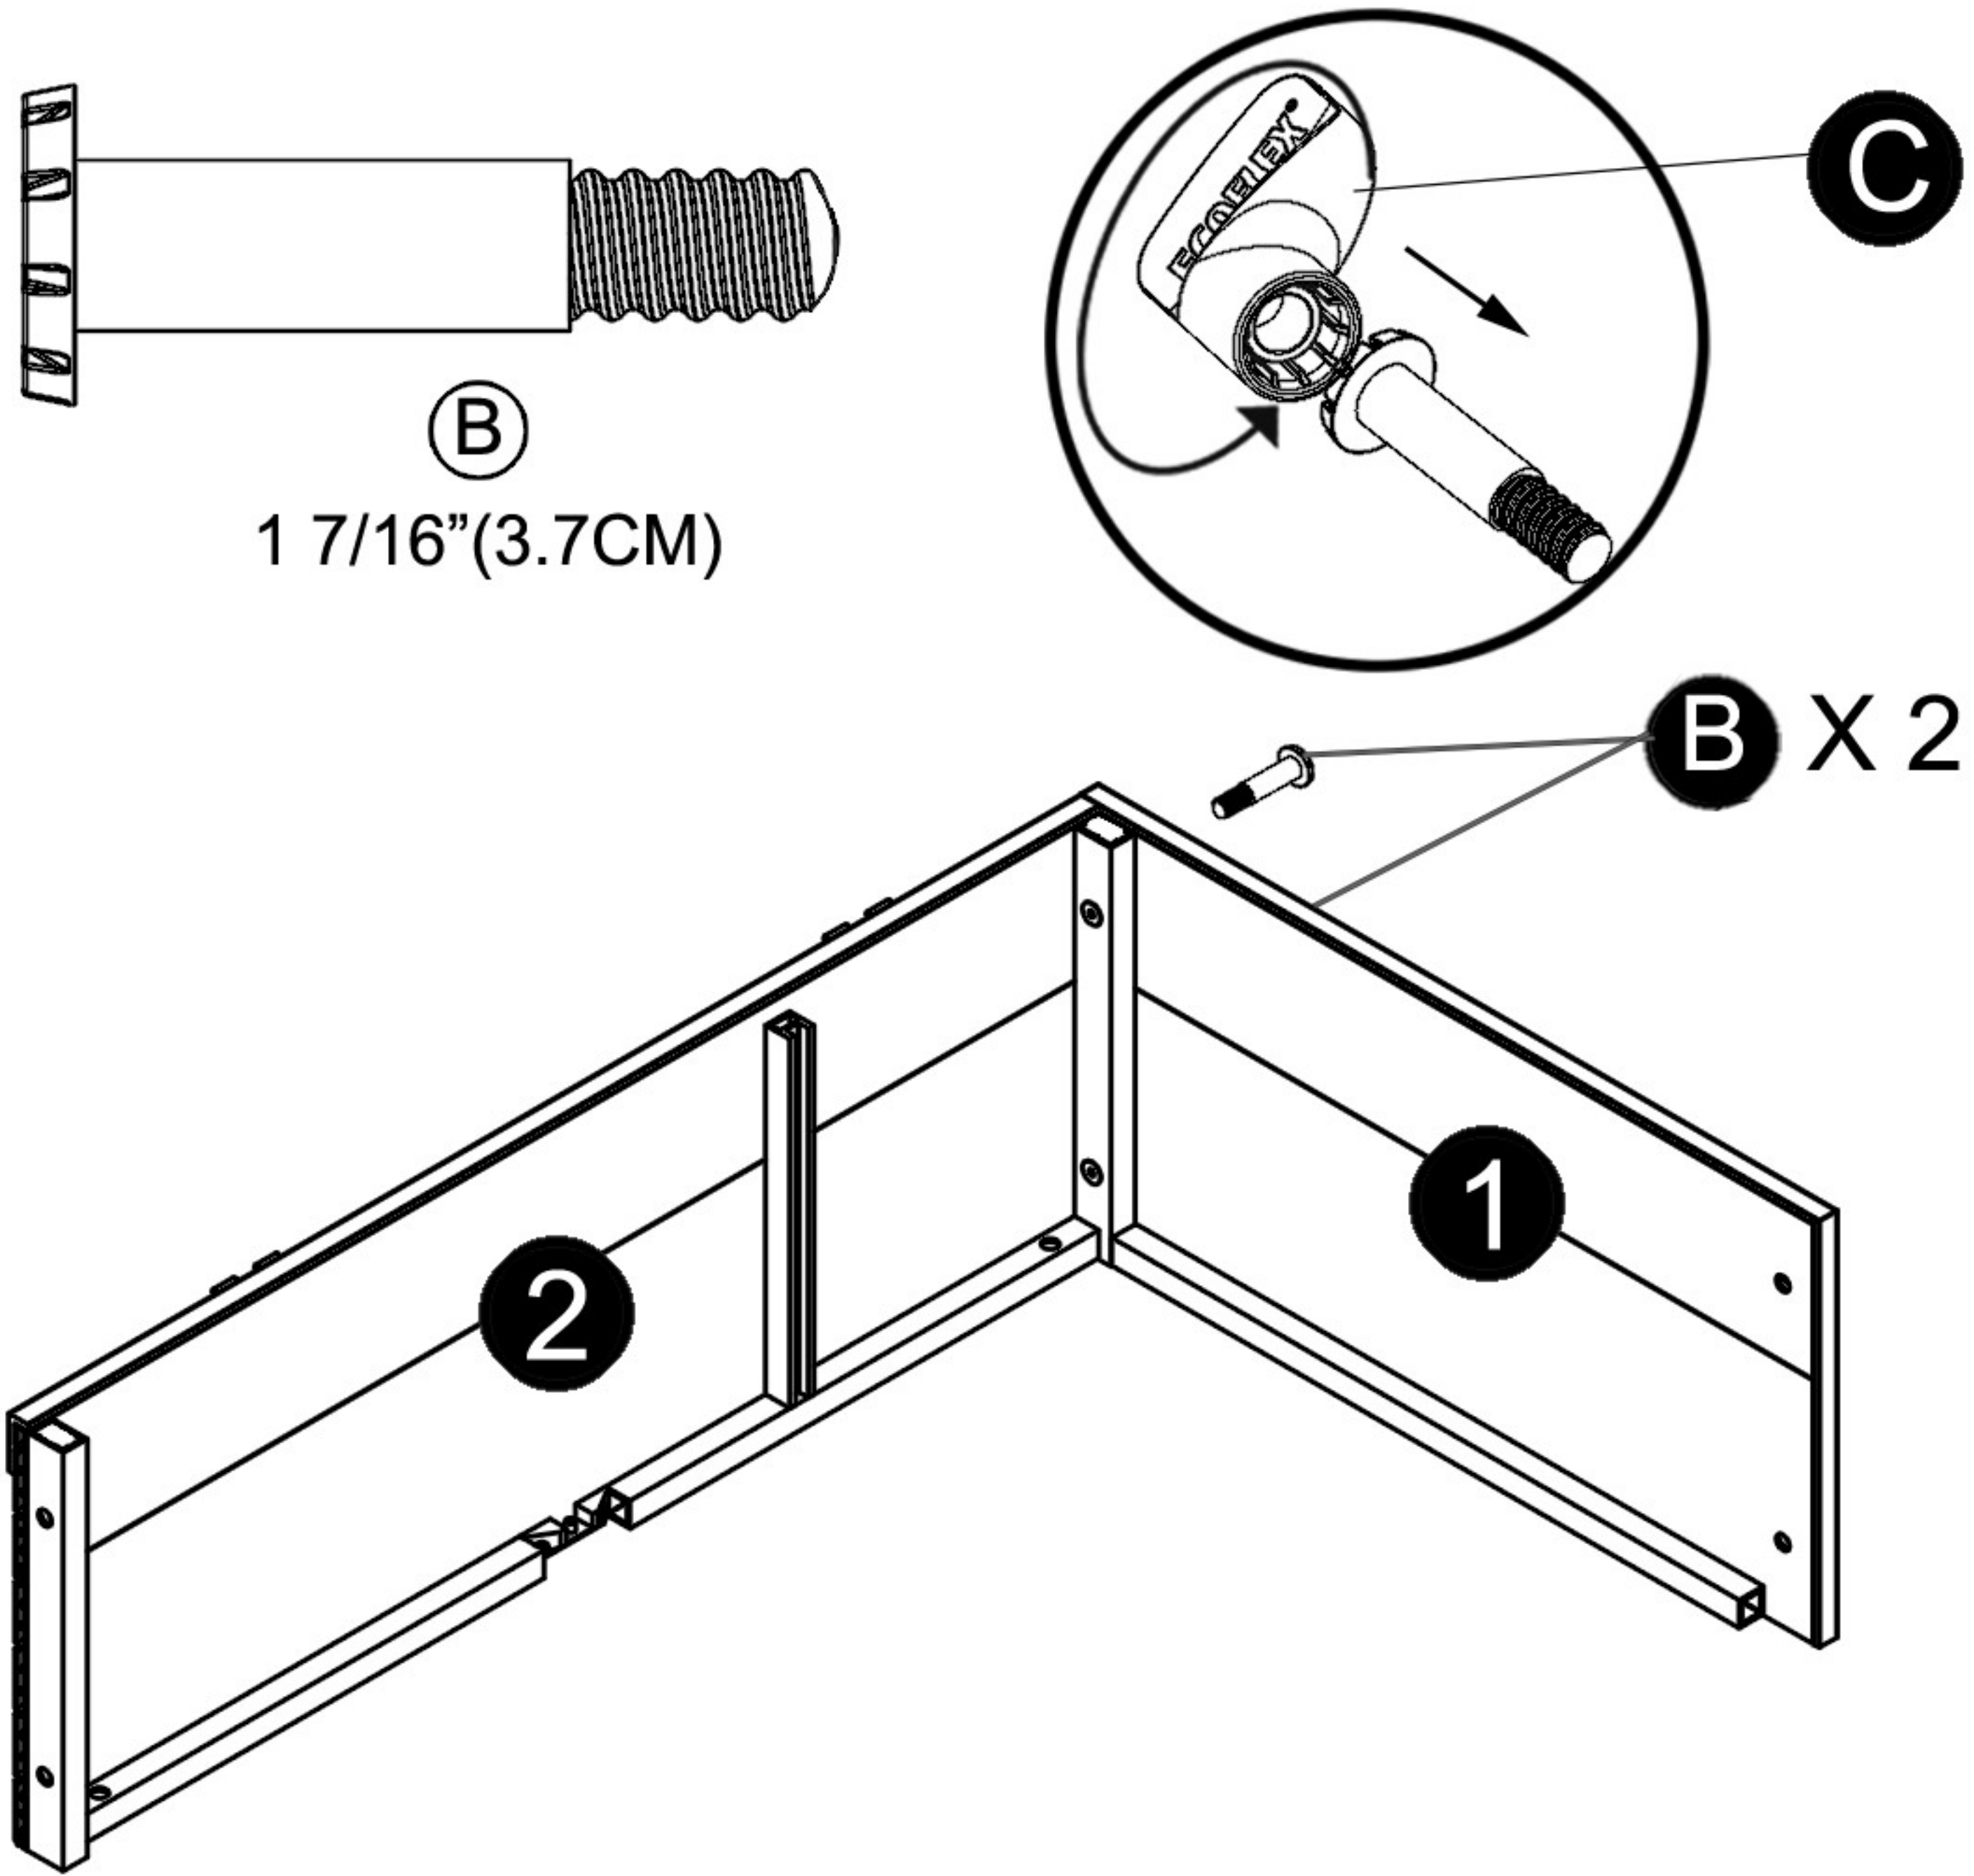

Turtle Table Parts List

Small Phillips head screwdriver needed- not included- use to install latch

Part 1 x 1

Part 2 x 1

Part 3 x 1

Part 4 x 1

Part 5 x 1

Part 6 x 1

Part 7 x 1

Ⓐ x 4
1 1/4" (3.2CM)

Ⓑ x 8
1 7/16" (3.7CM)

Ⓒ x 2

Ⓓ x 1

Ⓔ x 2

Ⓕ x 2

Ⓖ x 1

CAUTION! FIRE RISK

DO NOT place heat lamps directly on the ECOFLEX material.
Follow ALL safety instructions included with all lighting & heating accessories.

Step 1 .

Step 2 .

Step 3 .

① B
1 7/16"(3.7CM)

Step 4 .