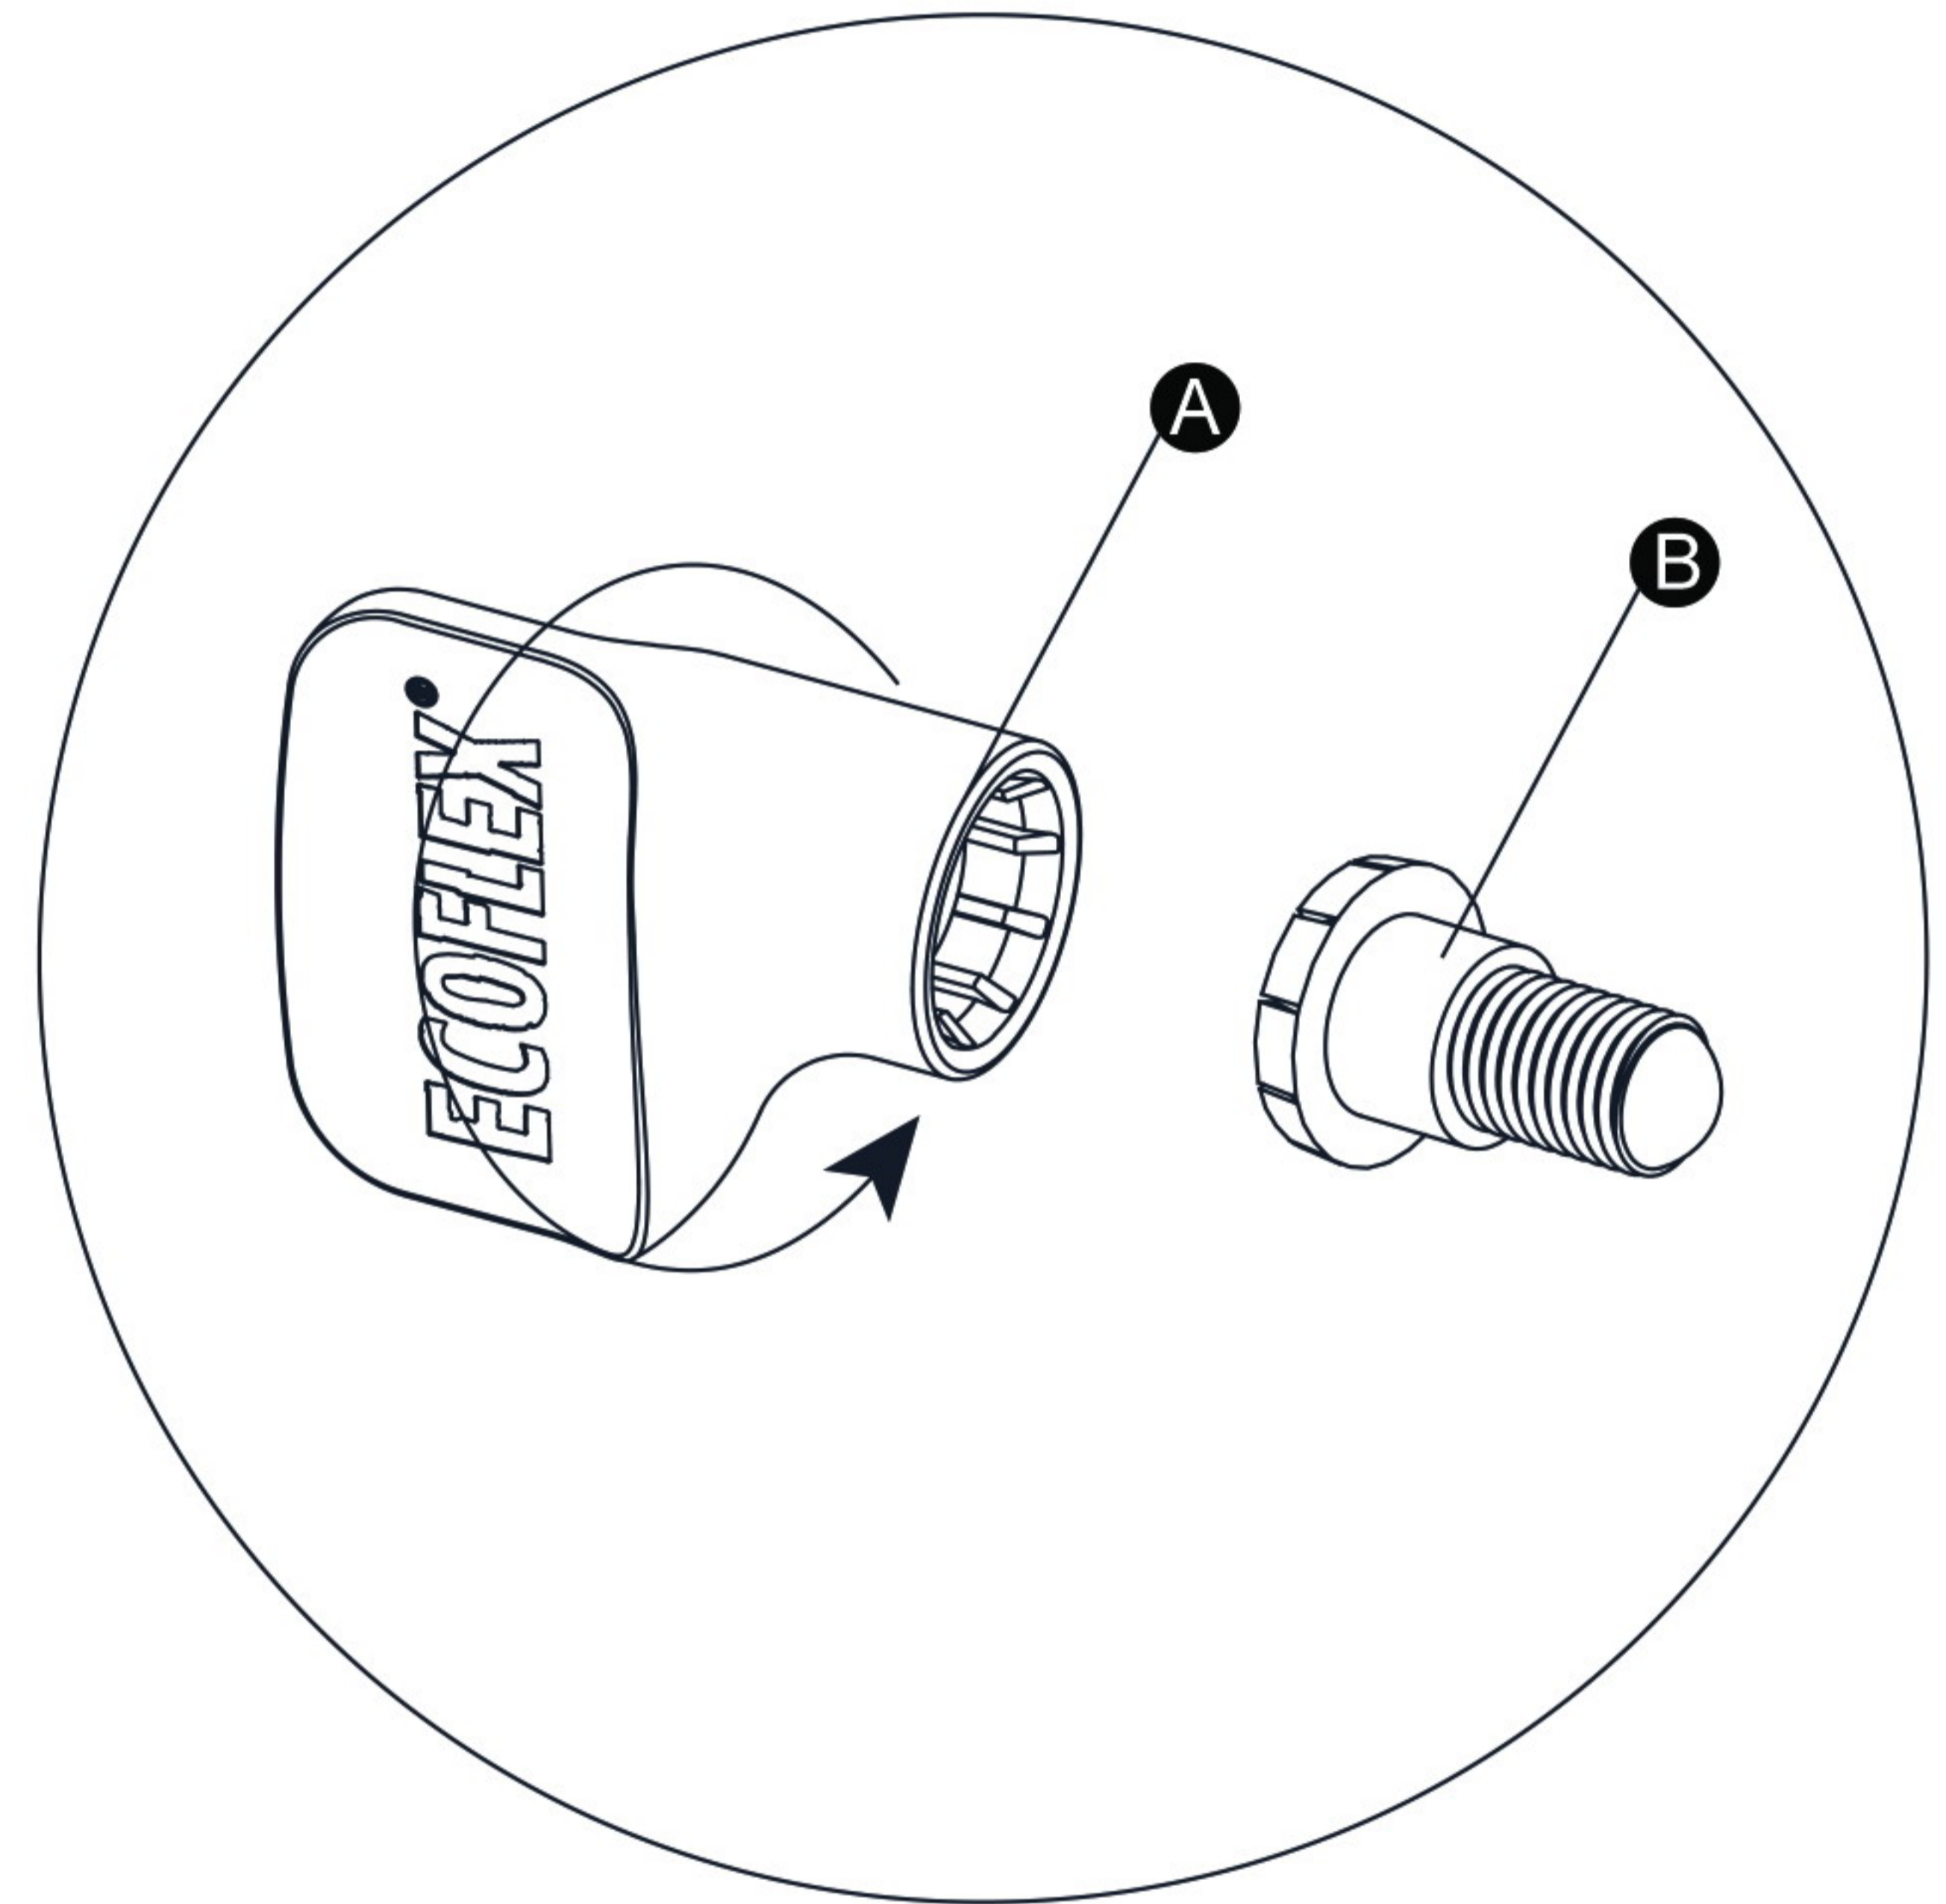

Ⓑ X 4
7/8" (2.2cm)

Ⓒ X 12
1" (2.6cm)

Ⓓ X 1

Ⓔ X 1

Ⓕ X 1
1 3/4" (4.5cm)

Ⓖ X 2

Ⓗ X 2
2 3/4" (6.8cm)

Ⓘ X 2

CAUTION! FIRE RISK

DO NOT place heat lamps directly on the ECOFLEX material.
Follow ALL safety instructions included with all lighting & heating accessories.

24" Mojave Reptile Lounge

Ⓑ 7/8" (2.2cm)

Ⓒ 1" (2.6cm)