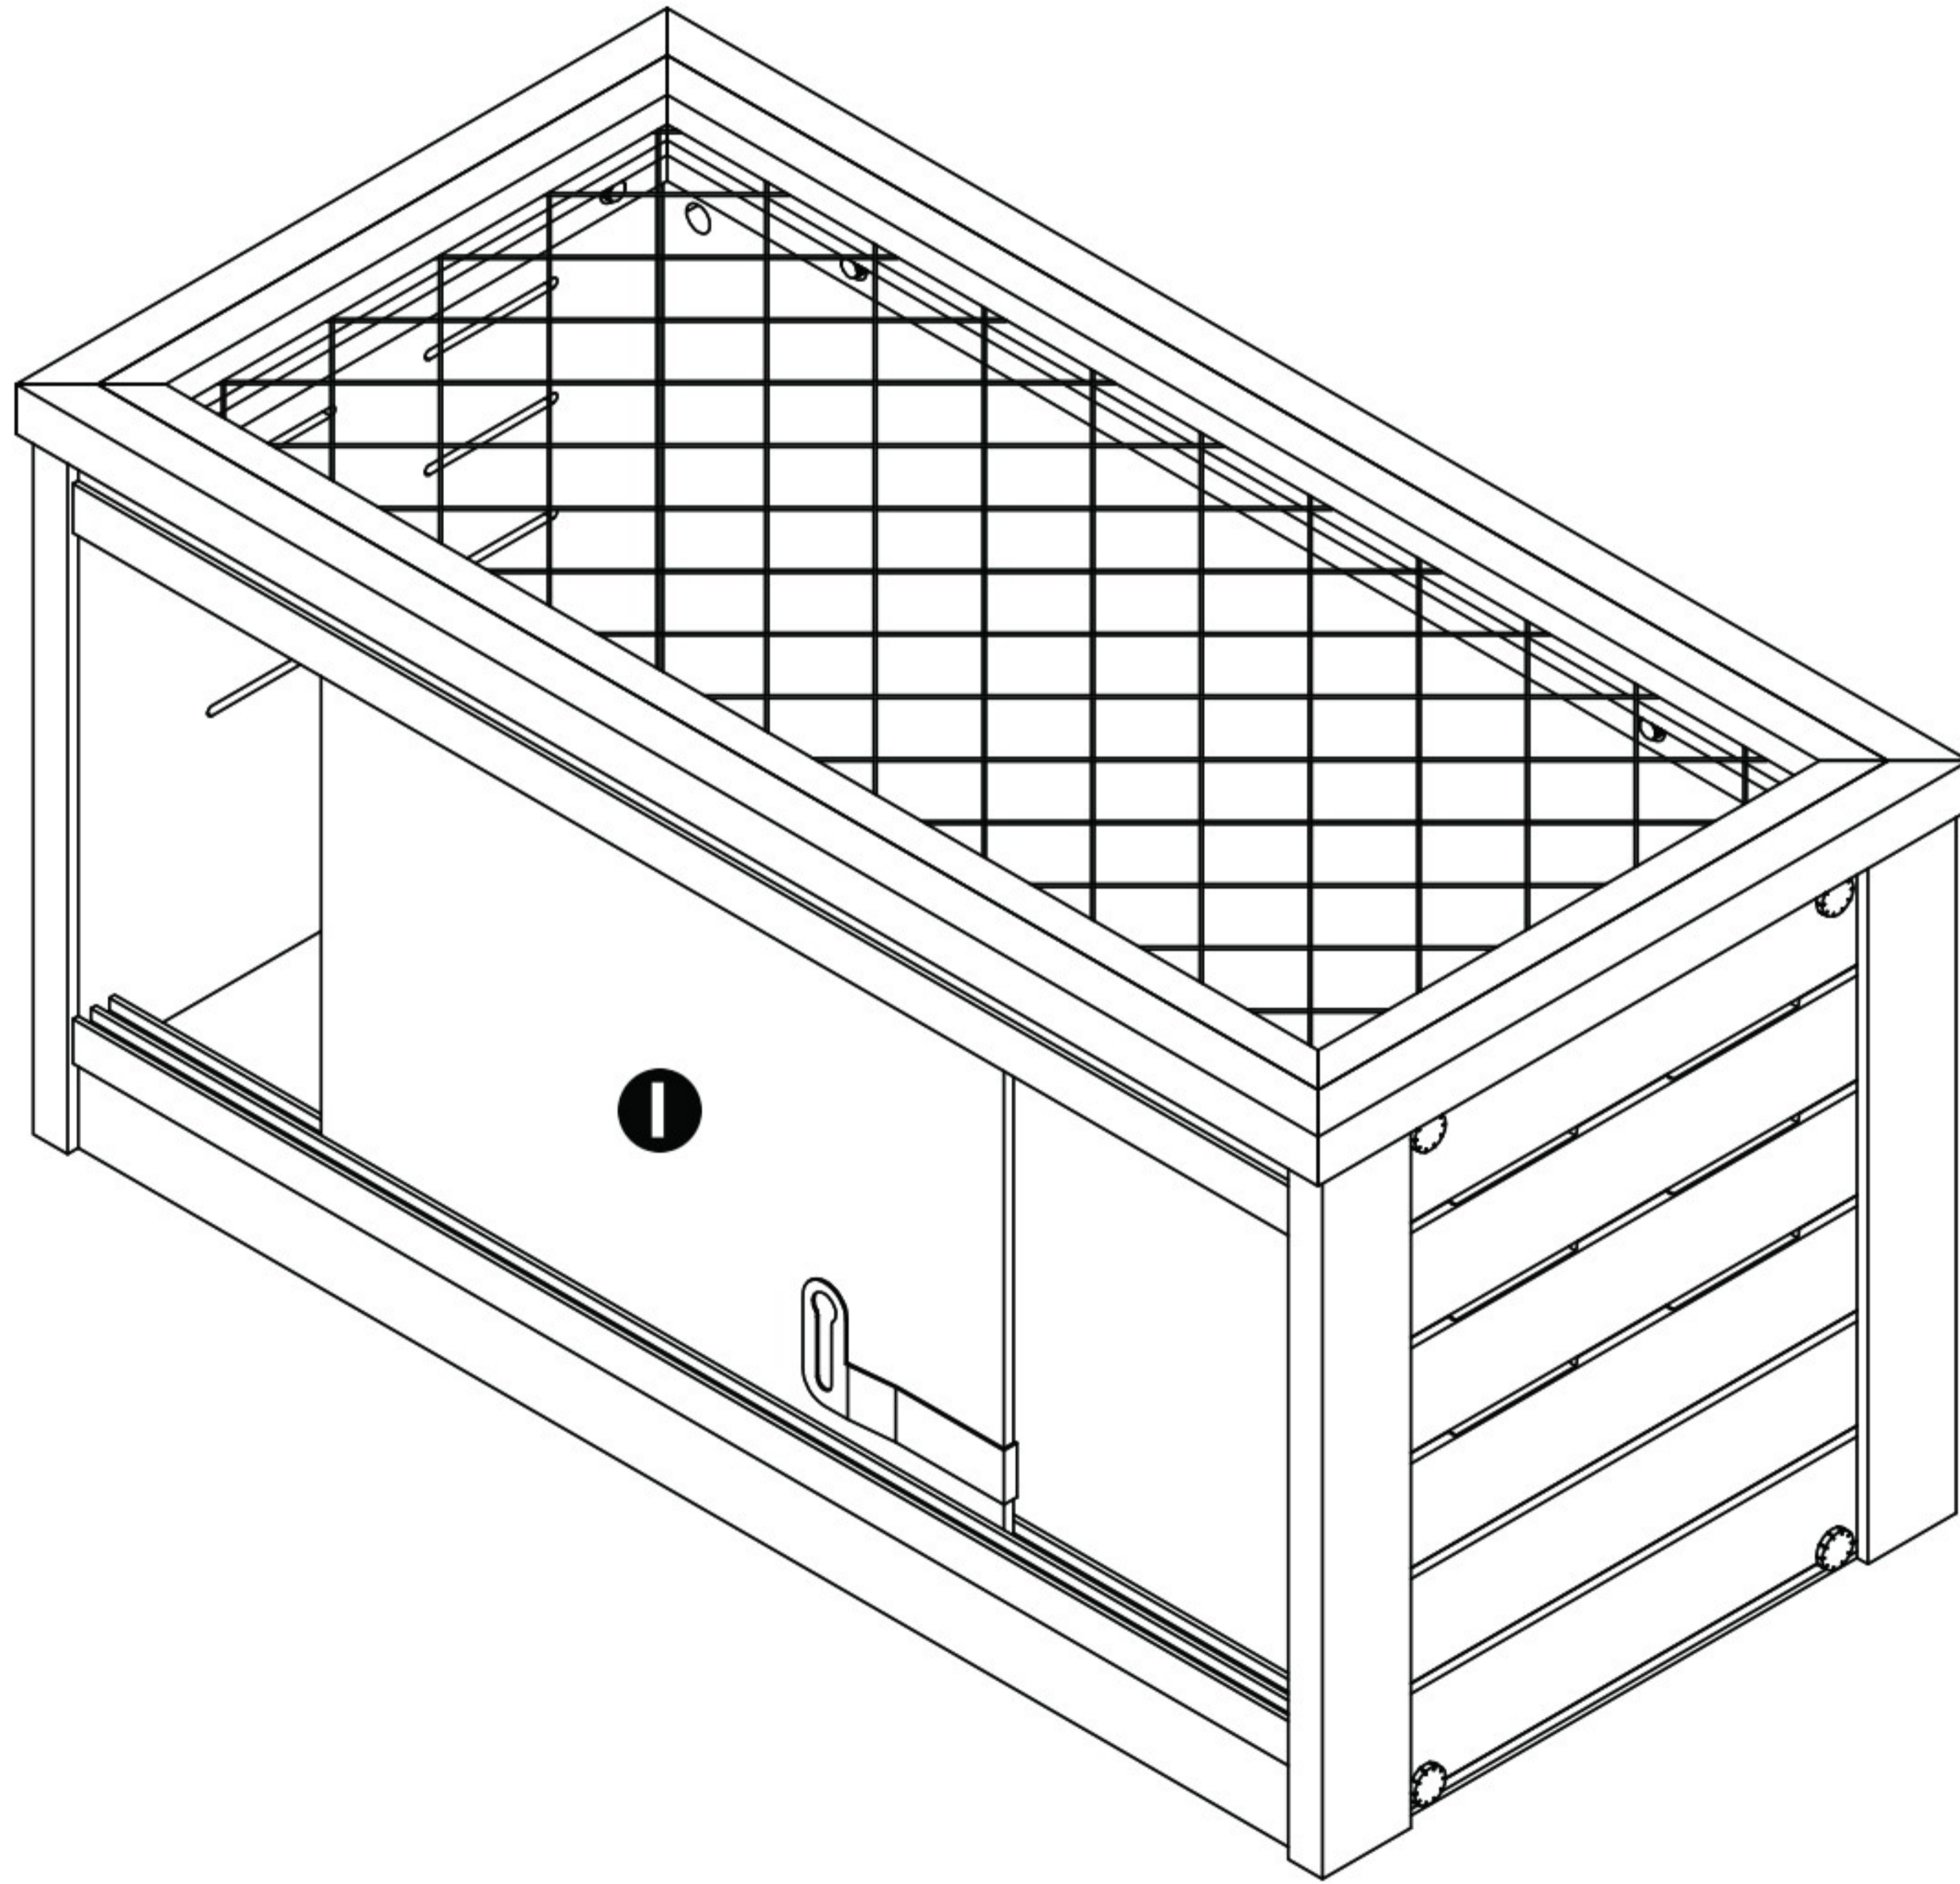

Ⓑ X 4
7/8" (2.2cm)

Ⓒ X 12
1" (2.6cm)

Ⓓ X 1

Ⓔ X 1

Ⓕ X 1
1 3/4" (4.5cm)

Ⓖ X 2

Ⓗ X 2
2 3/4" (6.8cm)

Ⓘ X 2

CAUTION! FIRE RISK

DO NOT place heat lamps directly on the ECOFLEX material.
Follow ALL safety instructions included with all lighting & heating accessories.

24" Mojave Reptile Lounge

Ⓑ 7/8" (2.2cm)

Ⓒ 1" (2.6cm)

Step 1 .

Step 2 .

Step 3 .

Step 4 .

Step 5 .

Step 6 .

Step 7 .

Step 8 .