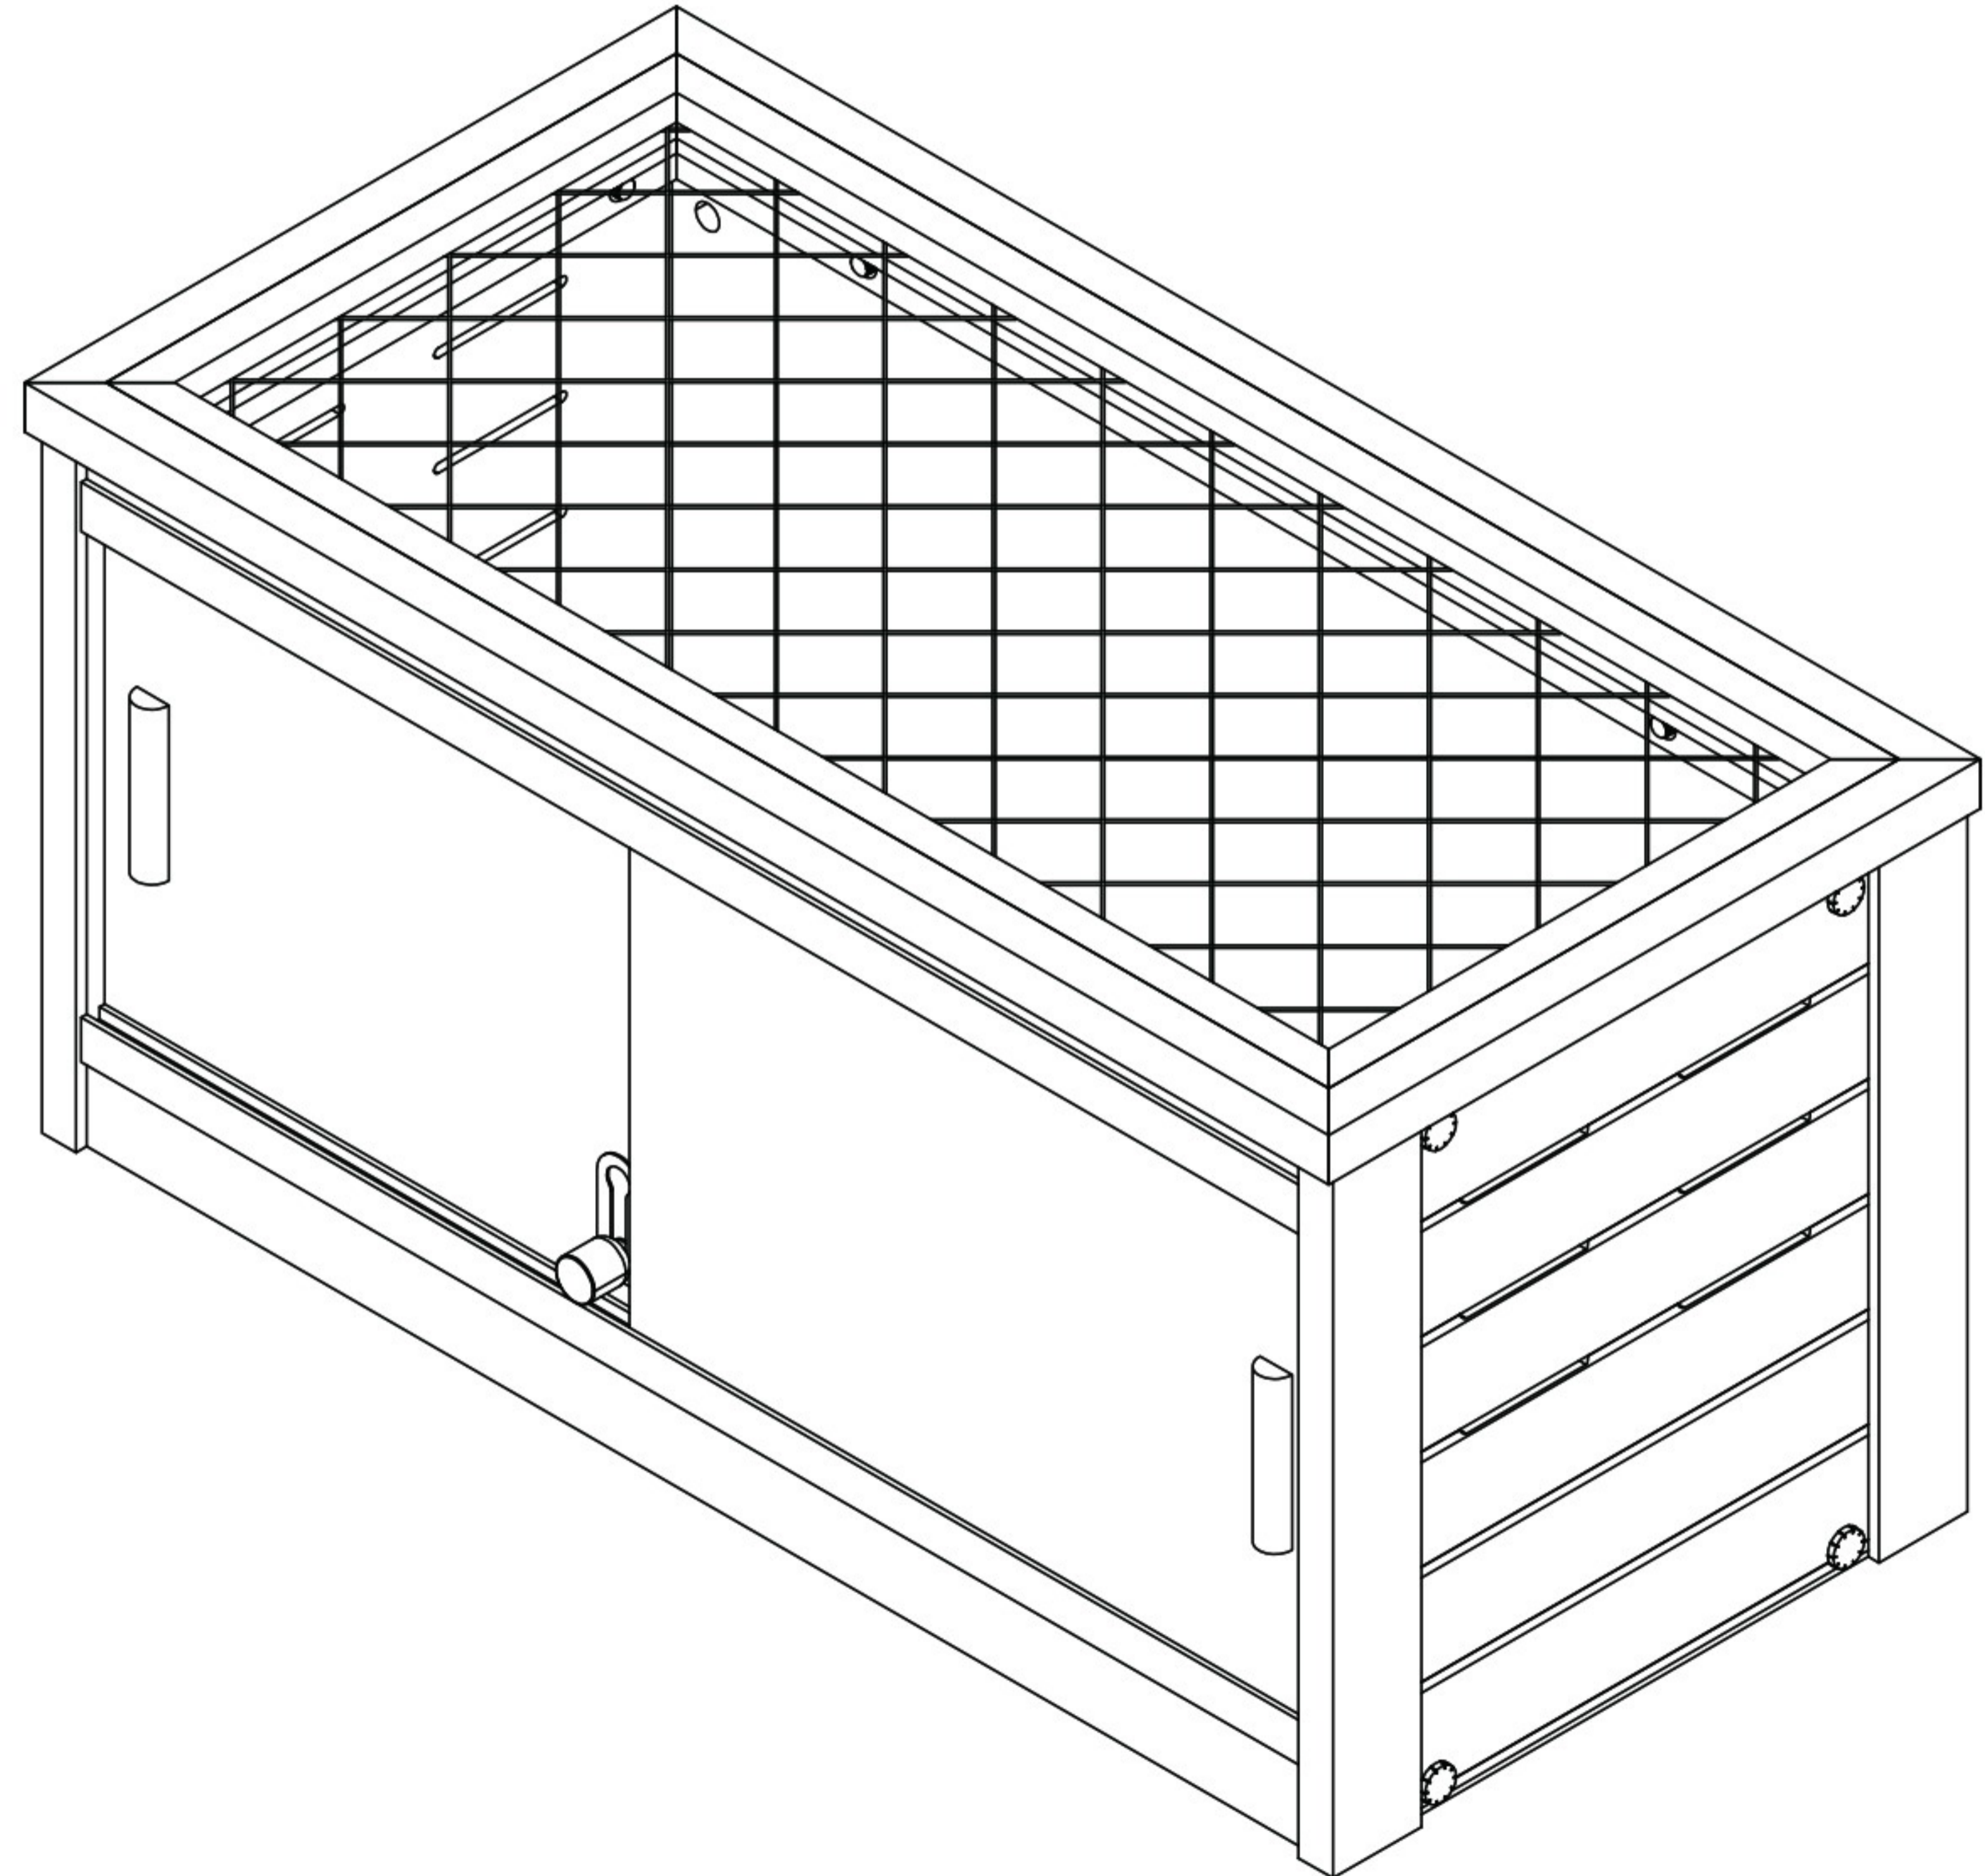

NeAgePet®

featuring **ECOFLEX®**
GUARANTEED TOUGH

24" Mojave Reptile Lounge

EHRML-S Series

Congratulations and thank you for your purchase! Before you start, please check for damage or any missing parts. Please visit www.NewAgePet.com/customer-service to find additional assembly videos and help in requesting replacement parts, as well as additional instructions on cleaning, maintaining and painting your New Age product.