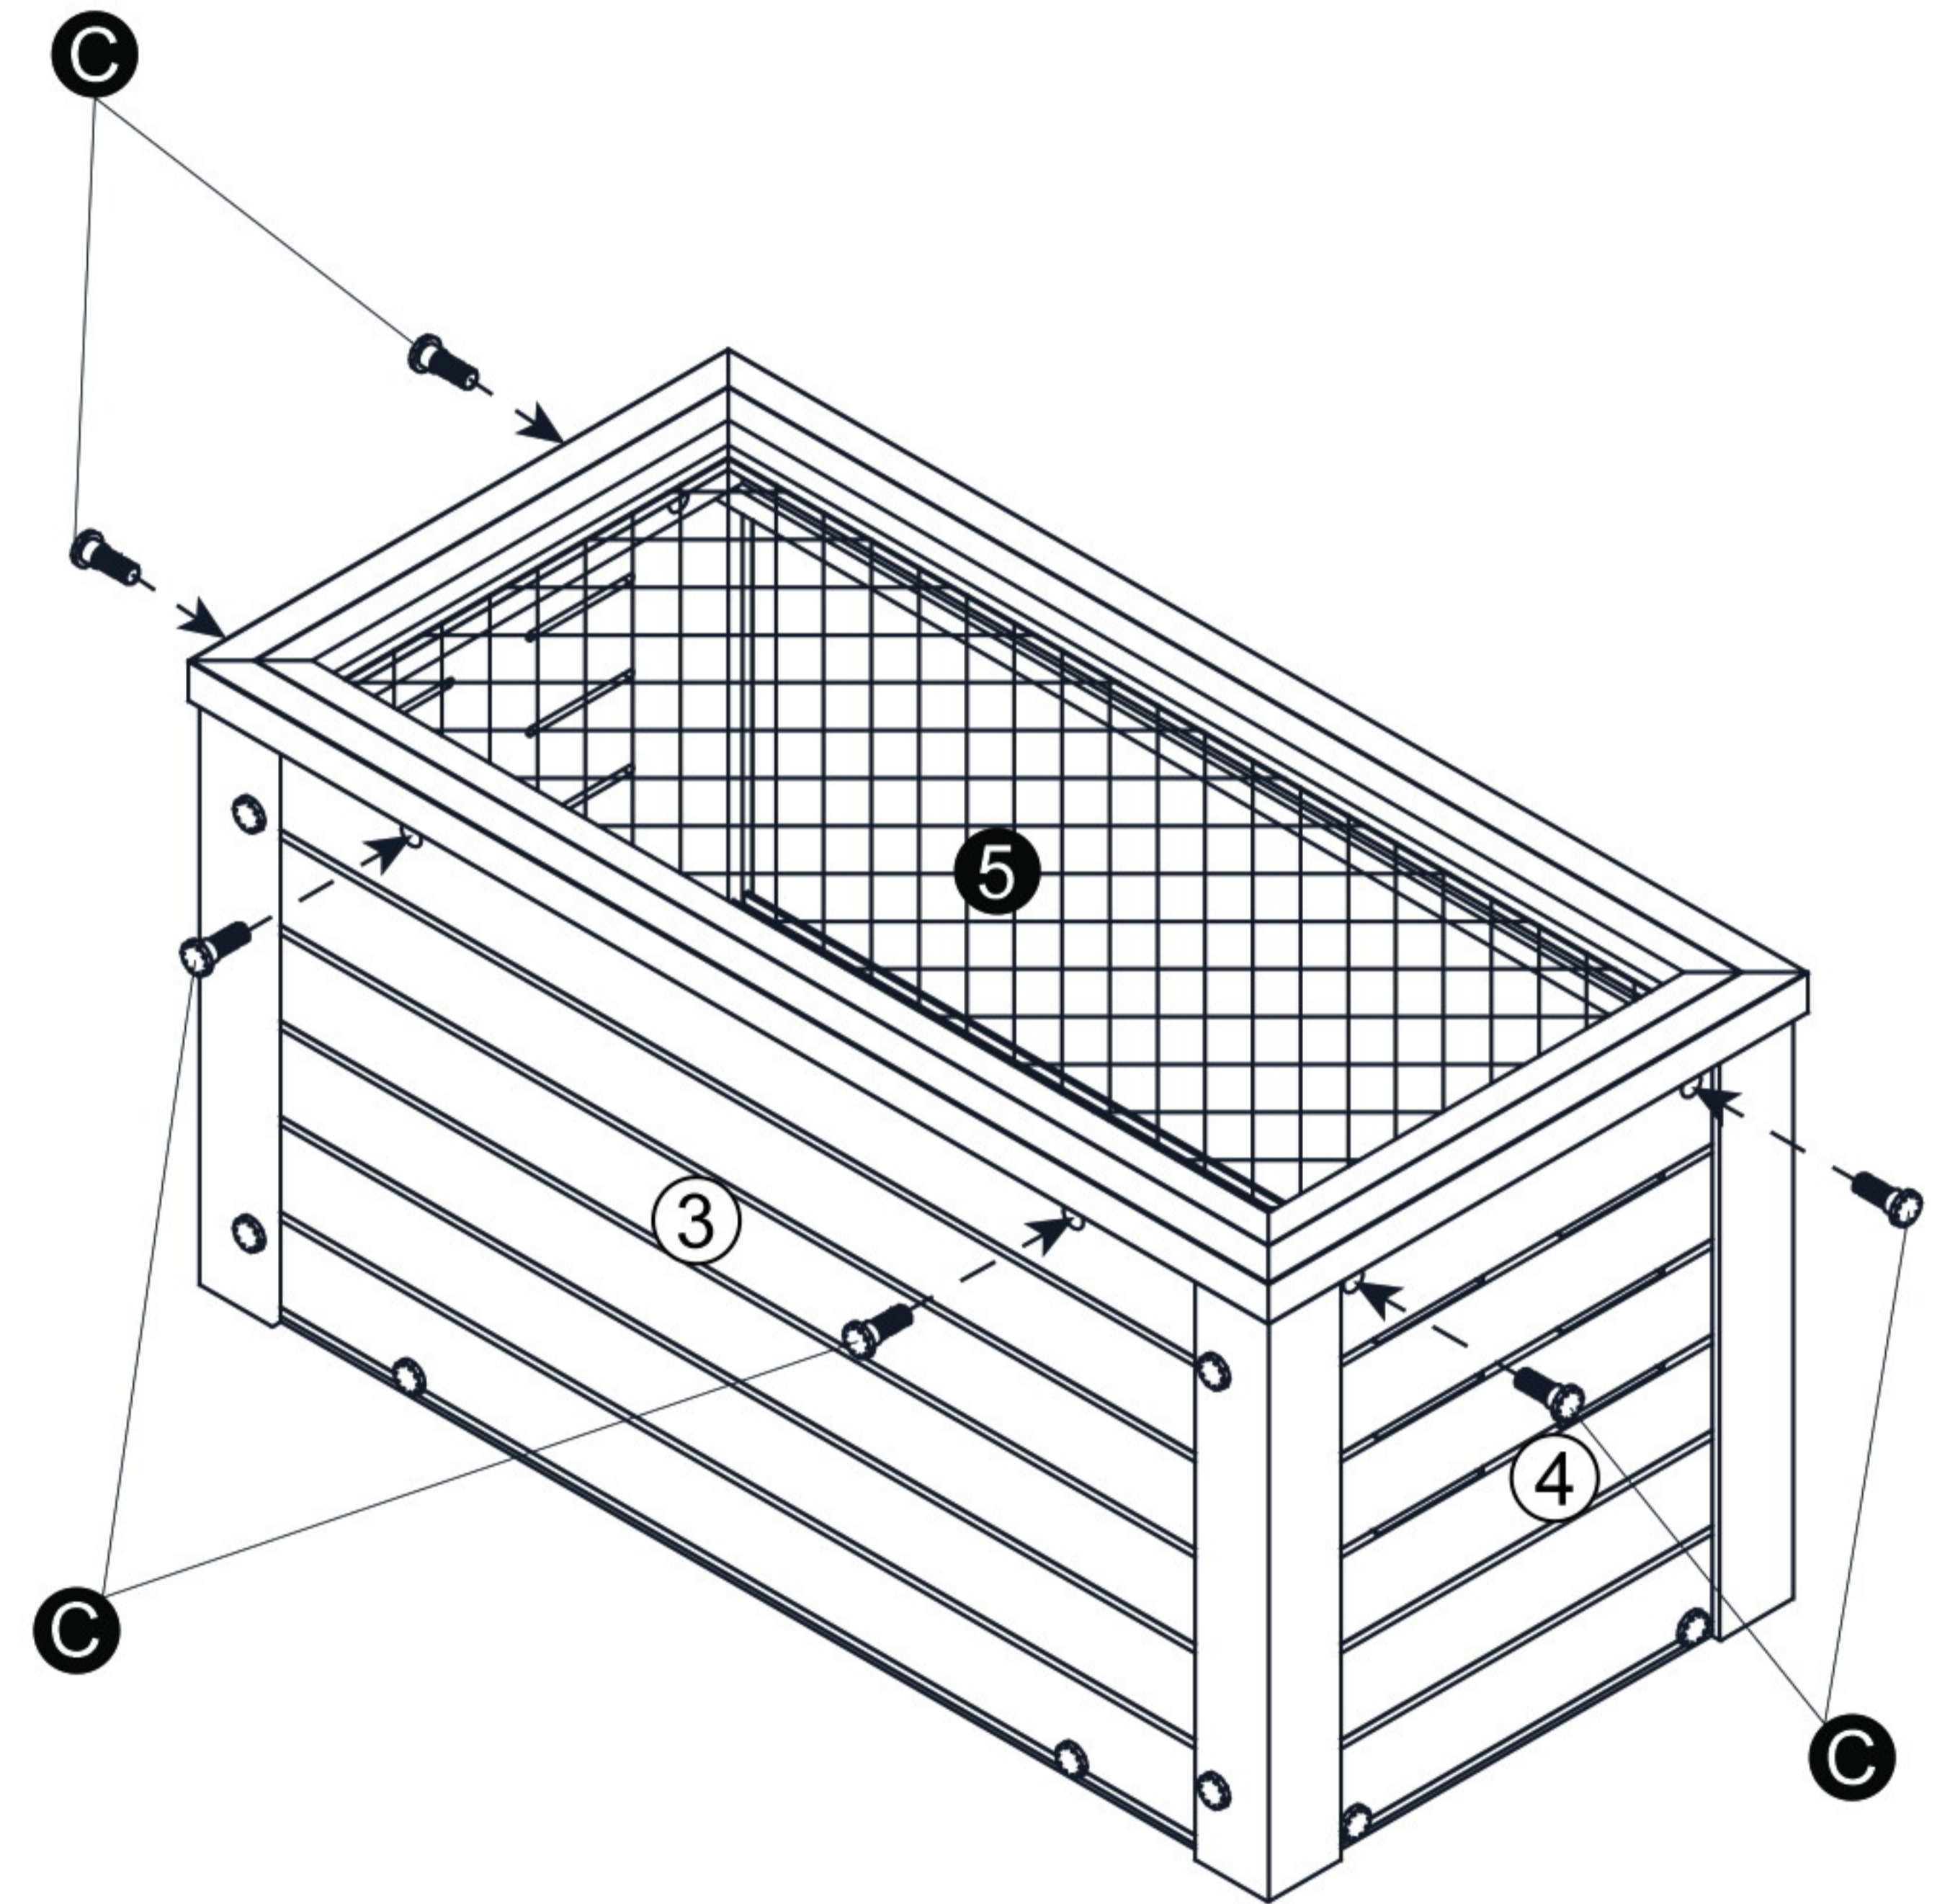

Ⓑ X 4
7/8" (2.2cm)

Ⓒ X 12
1" (2.6cm)

Ⓓ X 1

Ⓔ X 1

Ⓕ X 1
1 3/4" (4.5cm)

Ⓖ X 2

Ⓗ X 2
2 3/4" (6.8cm)

Ⓘ X 2

CAUTION! FIRE RISK

DO NOT place heat lamps directly on the ECOFLEX material.
Follow ALL safety instructions included with all lighting & heating accessories.

24" Mojave Reptile Lounge

Ⓑ 7/8" (2.2cm)

Ⓒ 1" (2.6cm)

Step 1 .

Step 2 .

Step 3 .

Step 4 .

Step 5 .

Step 6 .

Step 7 .

Step 8 .