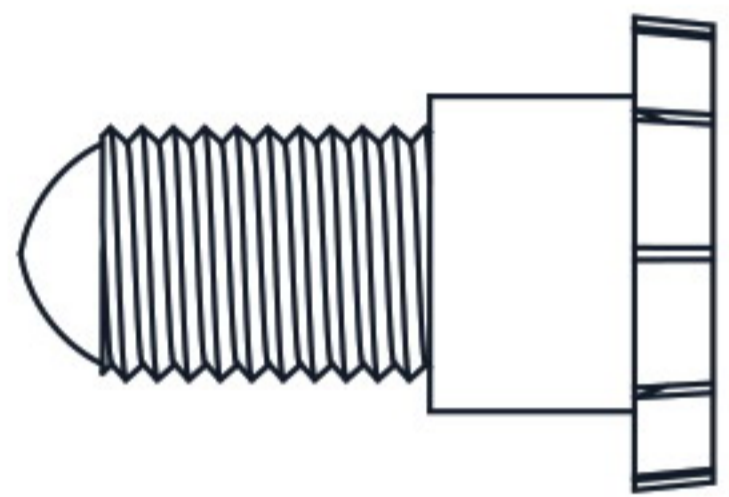

24" Mojave Reptile Lounge

Parts List

Part 1 X 1

Part 2 X 1

Part 3 X 1

Part 4 X 1

Part 5 X 1

Ⓐ X 2

Ⓑ X 4
7/8" (2.2cm)

Ⓒ X 12
1" (2.6cm)

Ⓓ X 1

Ⓔ X 1

Ⓕ X 1
1 3/4" (4.5cm)

Ⓖ X 2

Ⓗ X 2
2 3/4" (6.8cm)

Ⓘ X 2

CAUTION! FIRE RISK

DO NOT place heat lamps directly on the ECOFLEX material.
Follow ALL safety instructions included with all lighting & heating accessories.

24" Mojave Reptile Lounge

Ⓑ 7/8" (2.2cm)

Ⓒ 1" (2.6cm)