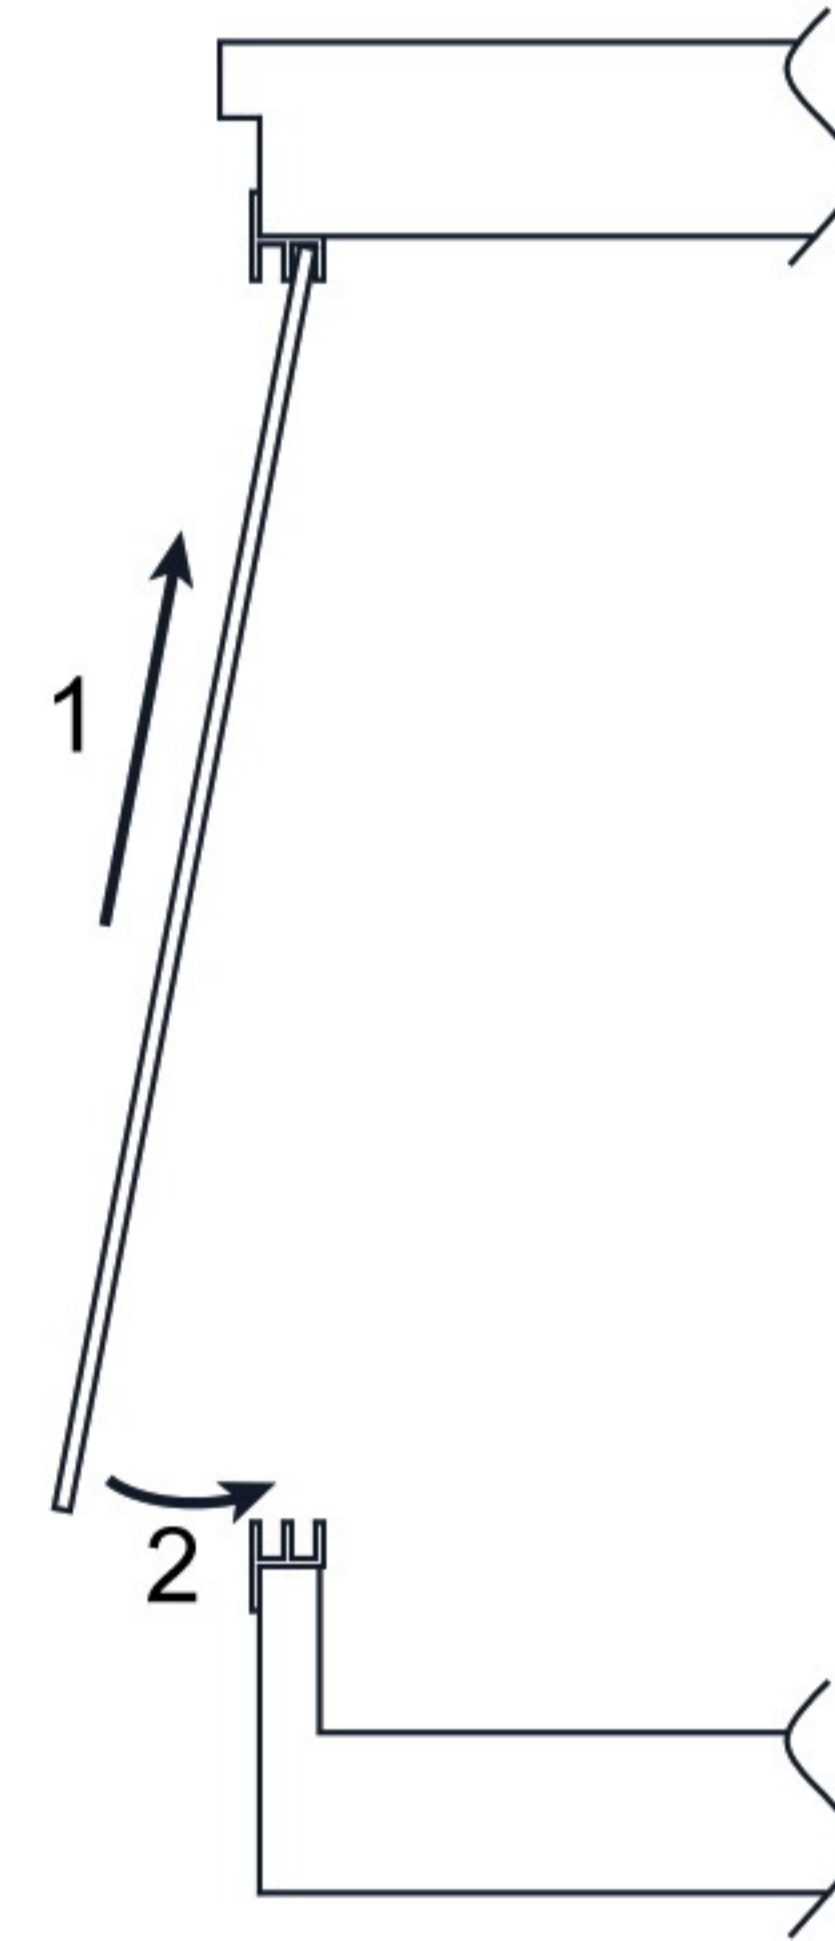

Ⓑ X 4
7/8" (2.2cm)

Ⓒ X 12
1" (2.6cm)

Ⓓ X 1

Ⓔ X 1

Ⓕ X 1
1 3/4" (4.5cm)

Ⓖ X 2

Ⓗ X 2
2 3/4" (6.8cm)

Ⓘ X 2

CAUTION! FIRE RISK

DO NOT place heat lamps directly on the ECOFLEX material.
Follow ALL safety instructions included with all lighting & heating accessories.

24" Mojave Reptile Lounge

Ⓑ 7/8" (2.2cm)

Ⓒ 1" (2.6cm)

Step 1 .

Step 2 .

Step 3 .

Step 4 .

Step 5 .

Step 6 .

Step 7 .

Step 8 .