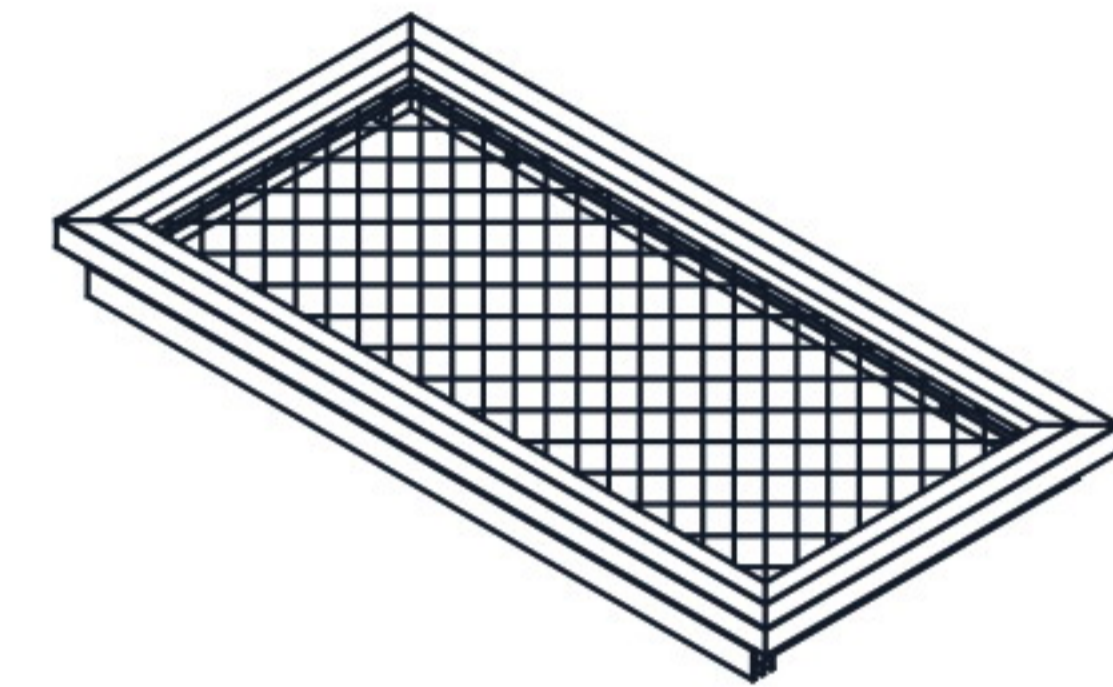

24" Mojave Reptile Lounge

Parts List

Part 1 X 1

Part 2 X 1

Part 3 X 1

Part 4 X 1

Part 5 X 1

Ⓐ X 2

Ⓑ X 4
7/8" (2.2cm)

Ⓒ X 12
1" (2.6cm)

Ⓓ X 1

Ⓔ X 1

Ⓕ X 1
1 3/4" (4.5cm)

Ⓖ X 2

Ⓗ X 2
2 3/4" (6.8cm)

Ⓘ X 2