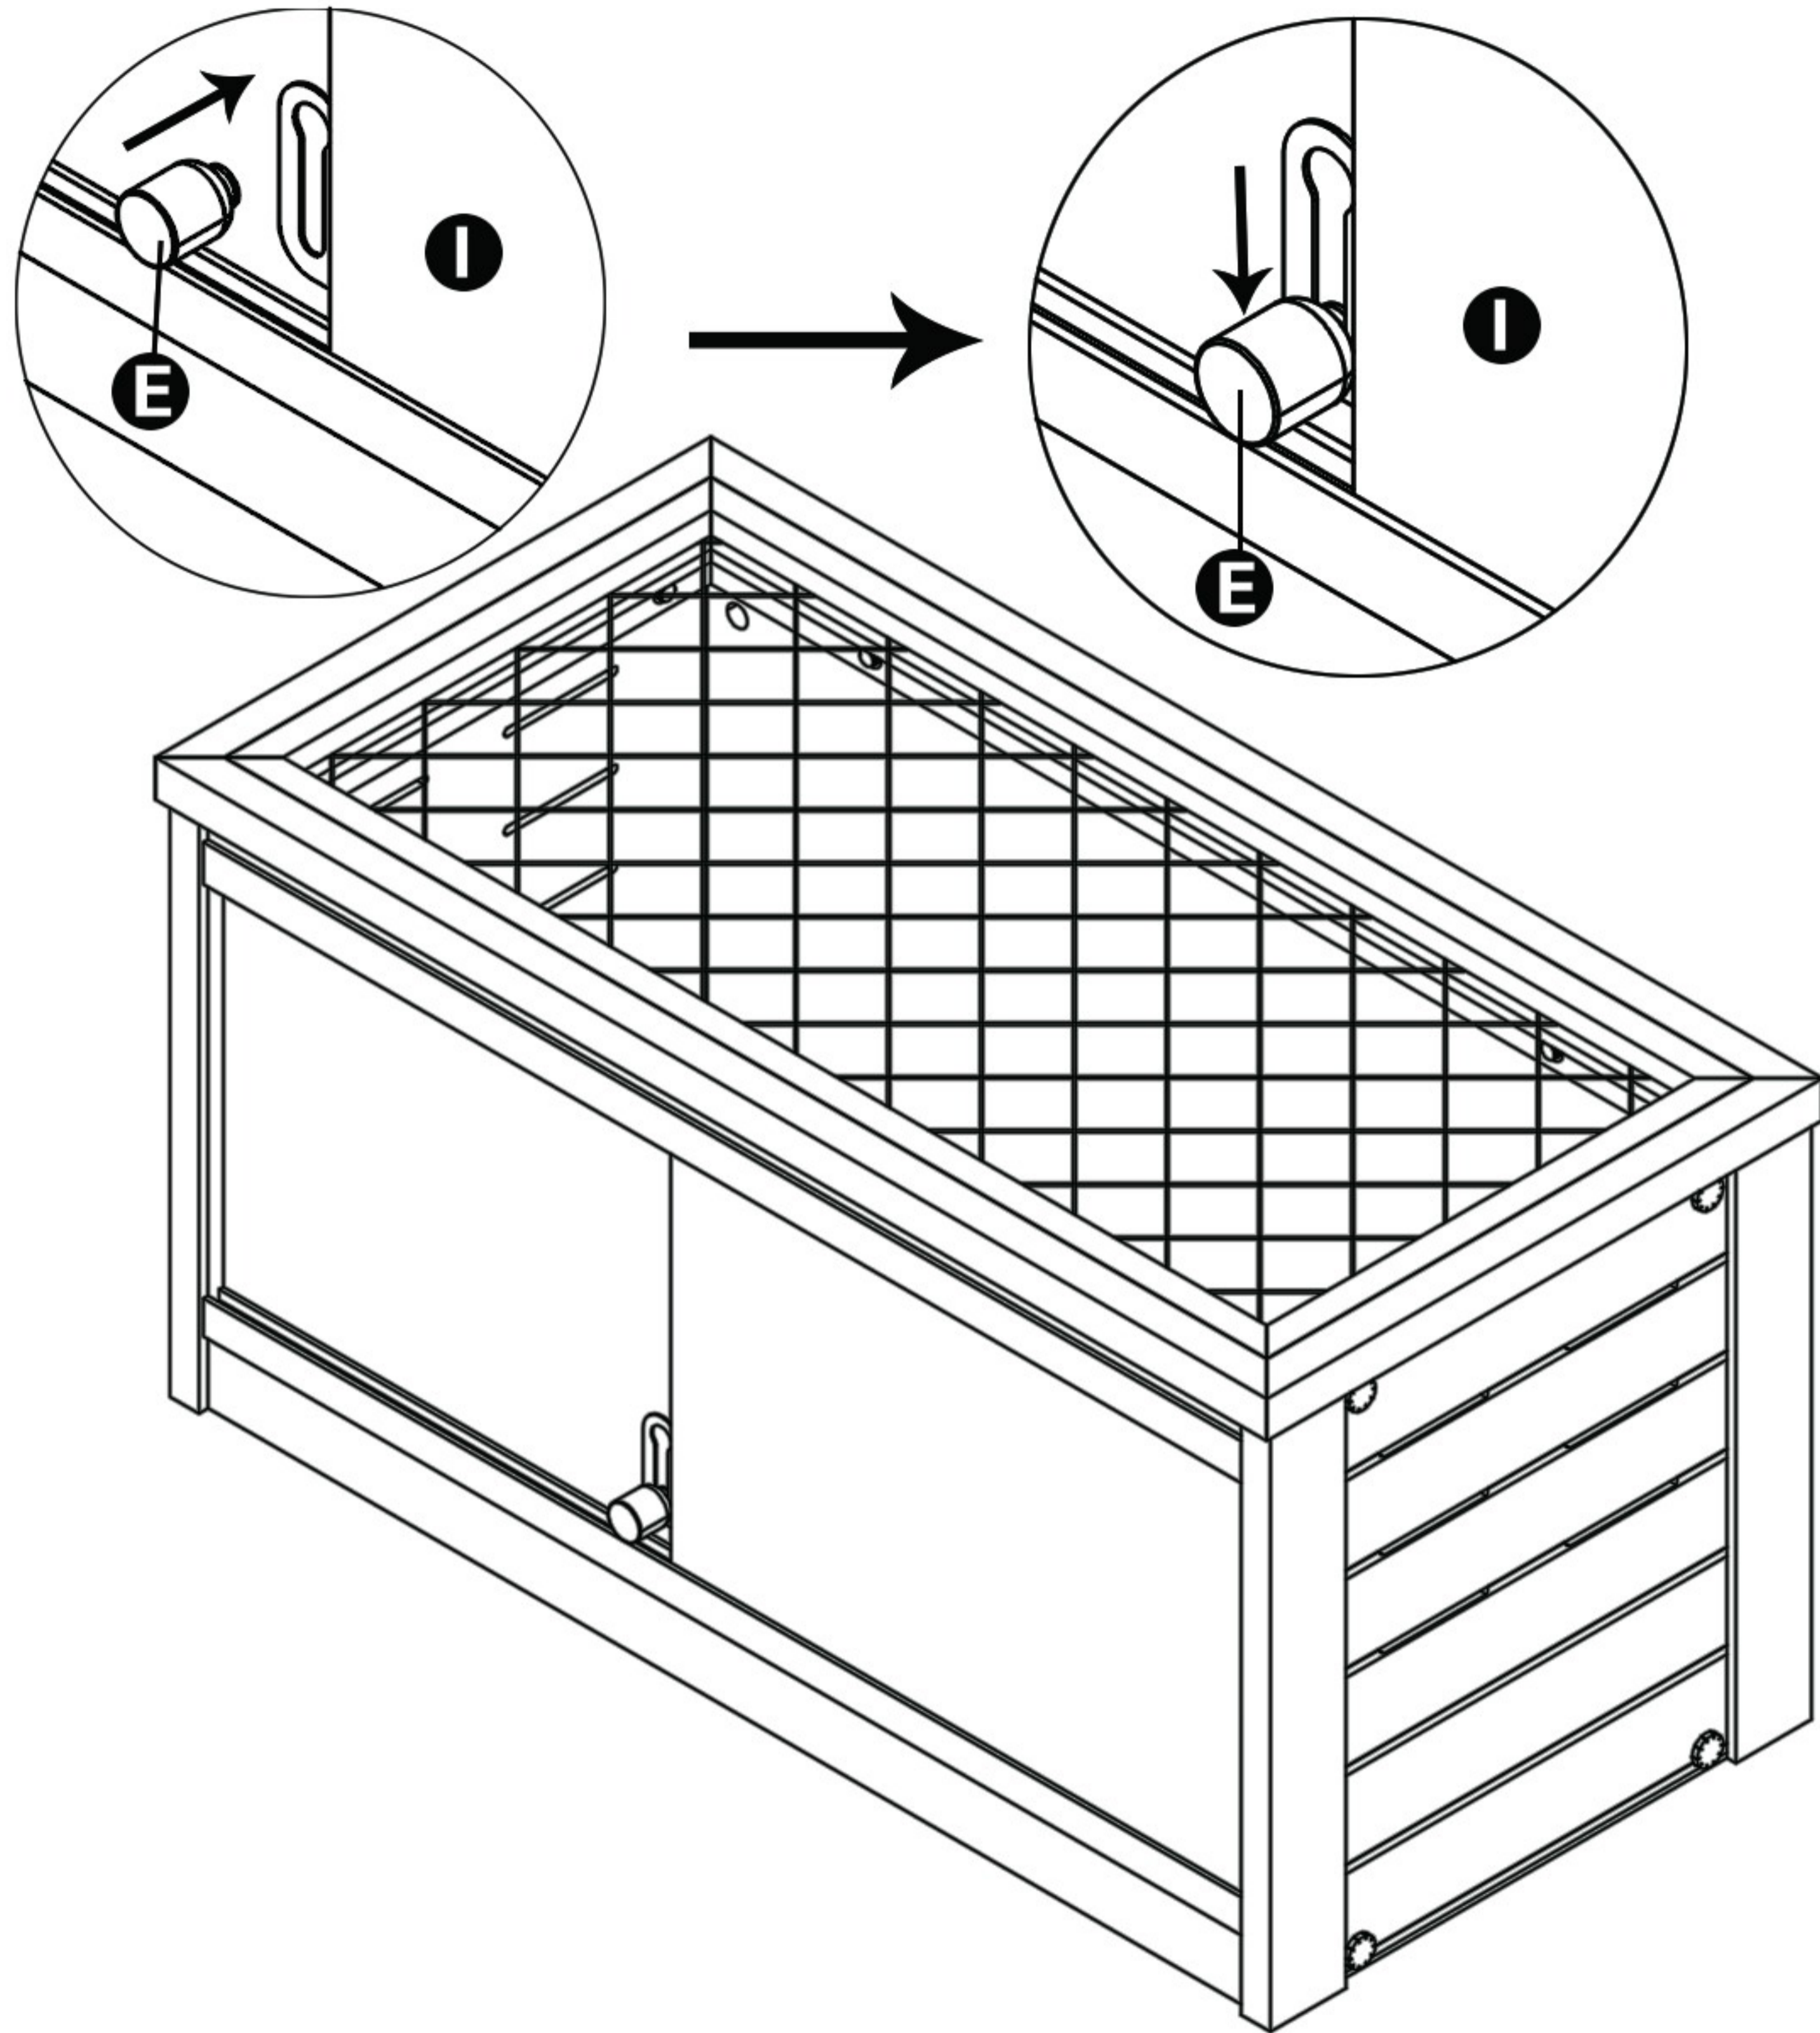

Ⓑ X 4
7/8" (2.2cm)

Ⓒ X 12
1" (2.6cm)

Ⓓ X 1

Ⓔ X 1

Ⓕ X 1
1 3/4" (4.5cm)

Ⓖ X 2

Ⓗ X 2
2 3/4" (6.8cm)

Ⓘ X 2

CAUTION! FIRE RISK

DO NOT place heat lamps directly on the ECOFLEX material.
Follow ALL safety instructions included with all lighting & heating accessories.

24" Mojave Reptile Lounge

Ⓑ 7/8" (2.2cm)

Ⓒ 1" (2.6cm)

Step 1 .

Step 2 .

Step 3 .

Step 4 .

Step 5 .

Step 6 .

Step 7 .

Step 8 .