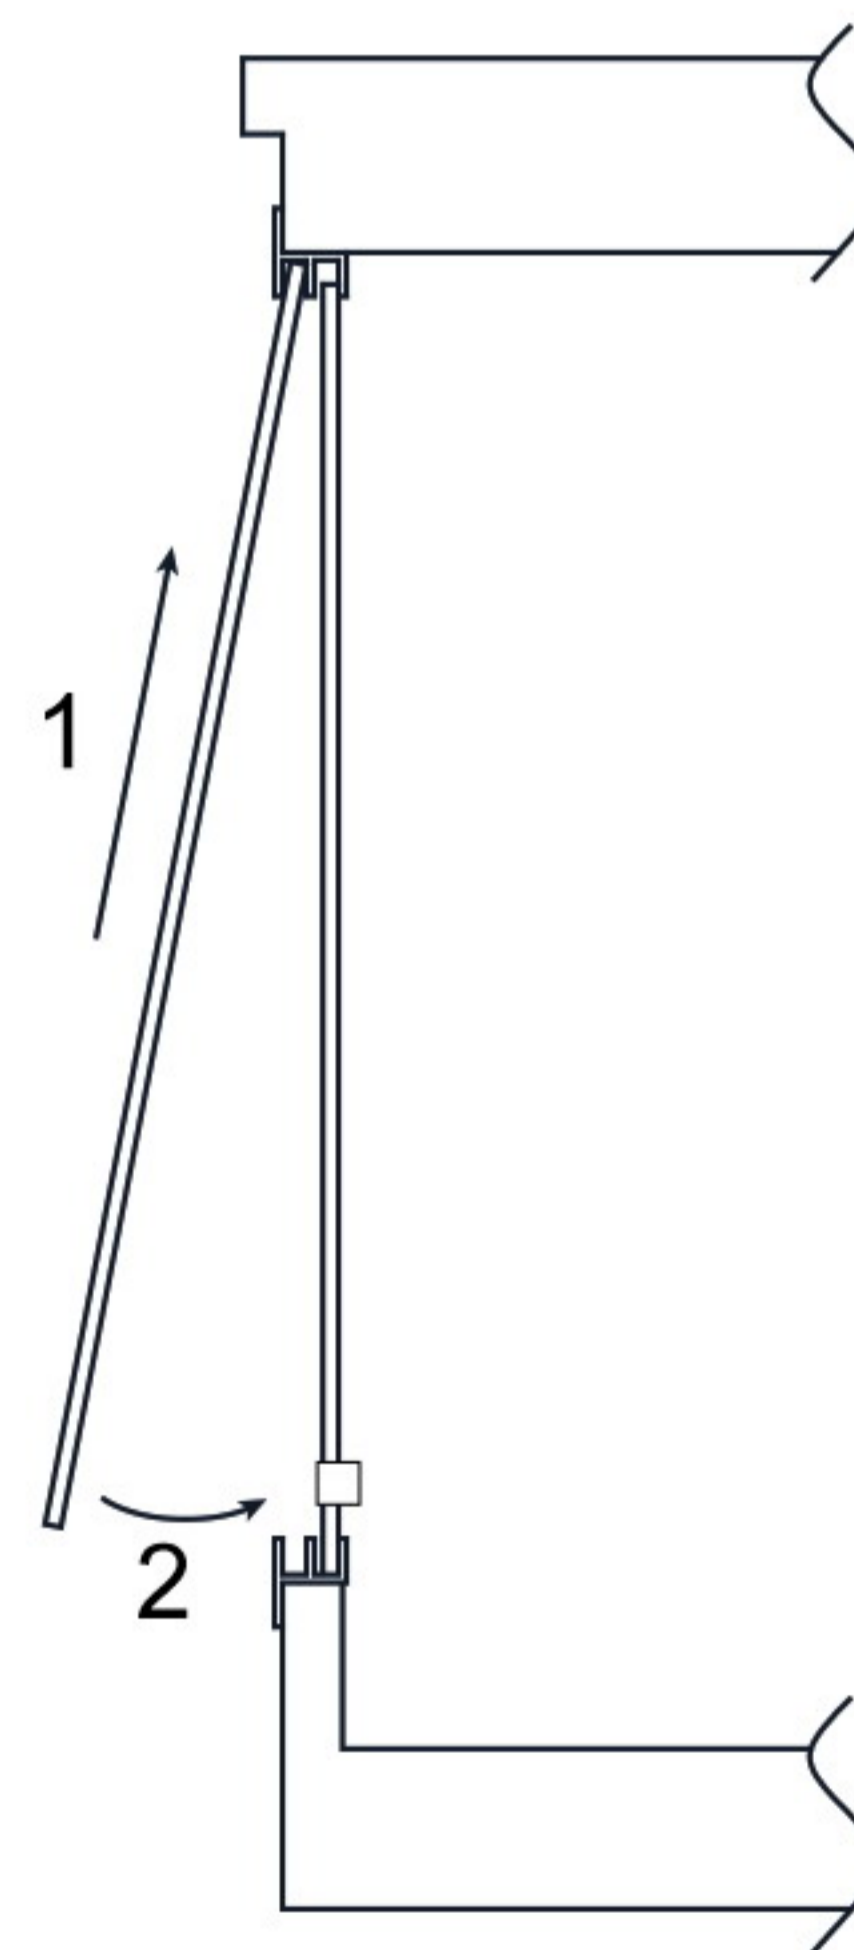

Ⓑ X 4
7/8" (2.2cm)

Ⓒ X 12
1" (2.6cm)

Ⓓ X 1

Ⓔ X 1

Ⓕ X 1
1 3/4" (4.5cm)

Ⓖ X 2

Ⓗ X 2
2 3/4" (6.8cm)

Ⓘ X 2

CAUTION! FIRE RISK

DO NOT place heat lamps directly on the ECOFLEX material.
Follow ALL safety instructions included with all lighting & heating accessories.

24" Mojave Reptile Lounge

Ⓑ 7/8" (2.2cm)

Ⓒ 1" (2.6cm)

Step 1 .

Step 2 .

Step 3 .

Step 4 .

Step 5 .

Step 6 .

Step 7 .

Step 8 .