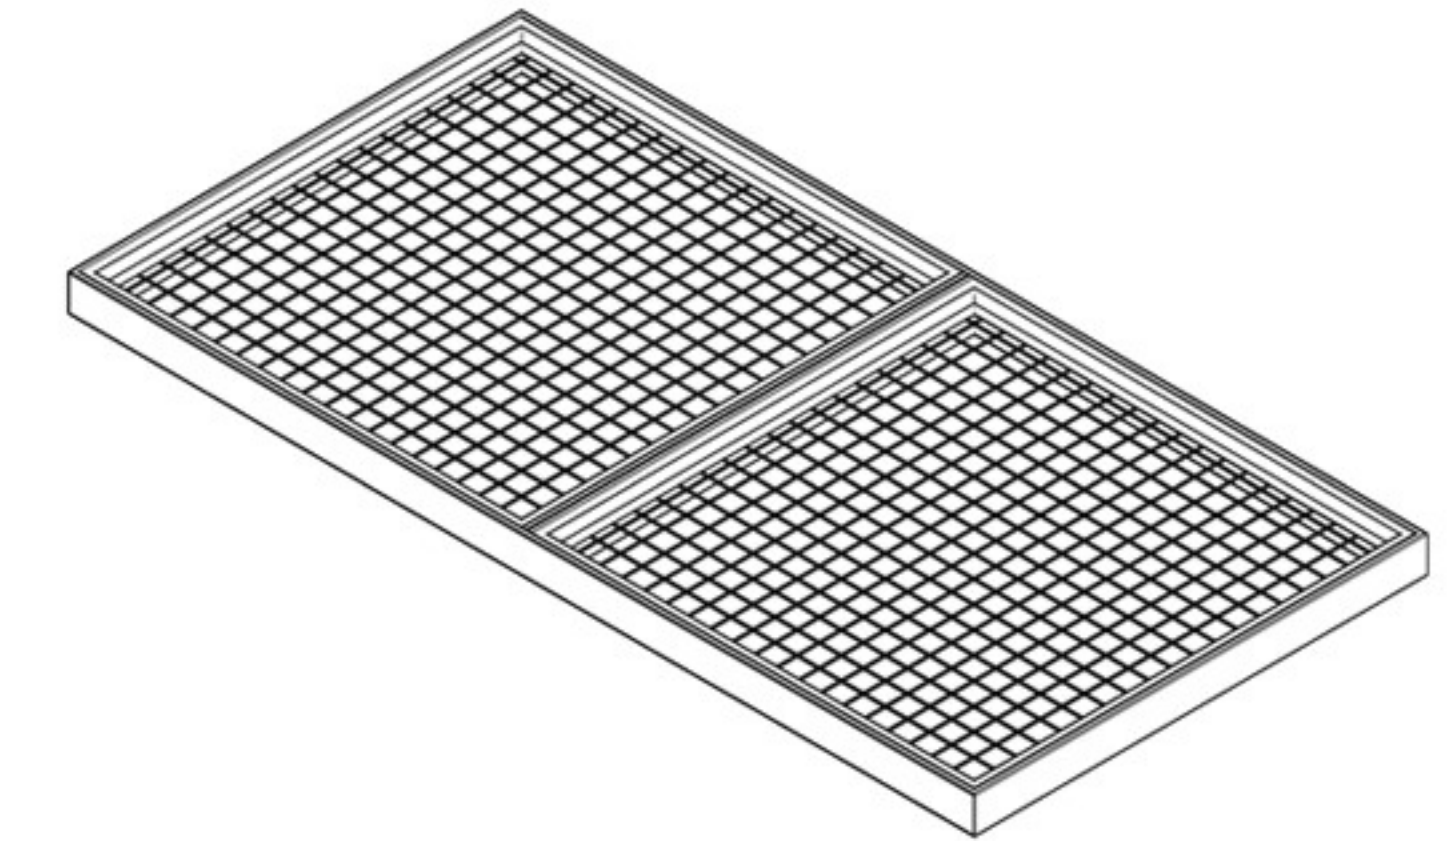

Park Ave Small Animal Indoor Hutch

Parts List

Part 1 X 1

Part 2 X 1

Part 3 X 1

Part 4 X 1

Part 5 X 1

Part 6 X 1

Part 7 X 1

Part 8 X 1

Part 9 X 1

Part 10 X 1

Part 11 X 1

Part 12 X 1

(A) x 8

(B) x 2

(C) x 2

(D) x 2

Caster With Lock

(E) x 2

Caster Without Lock

Step 1.

Step 2.

Step 3.