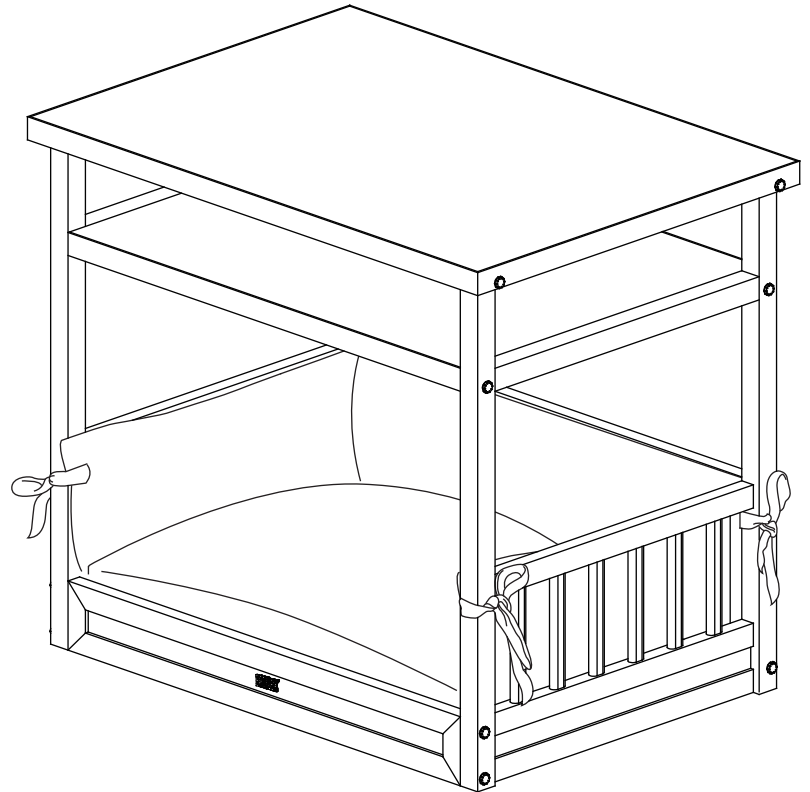

NeAgePet®

featuring **ECOFLEX**
GUARANTEED TOUGH

Sundown Nightstand Bed

EHNB600 series