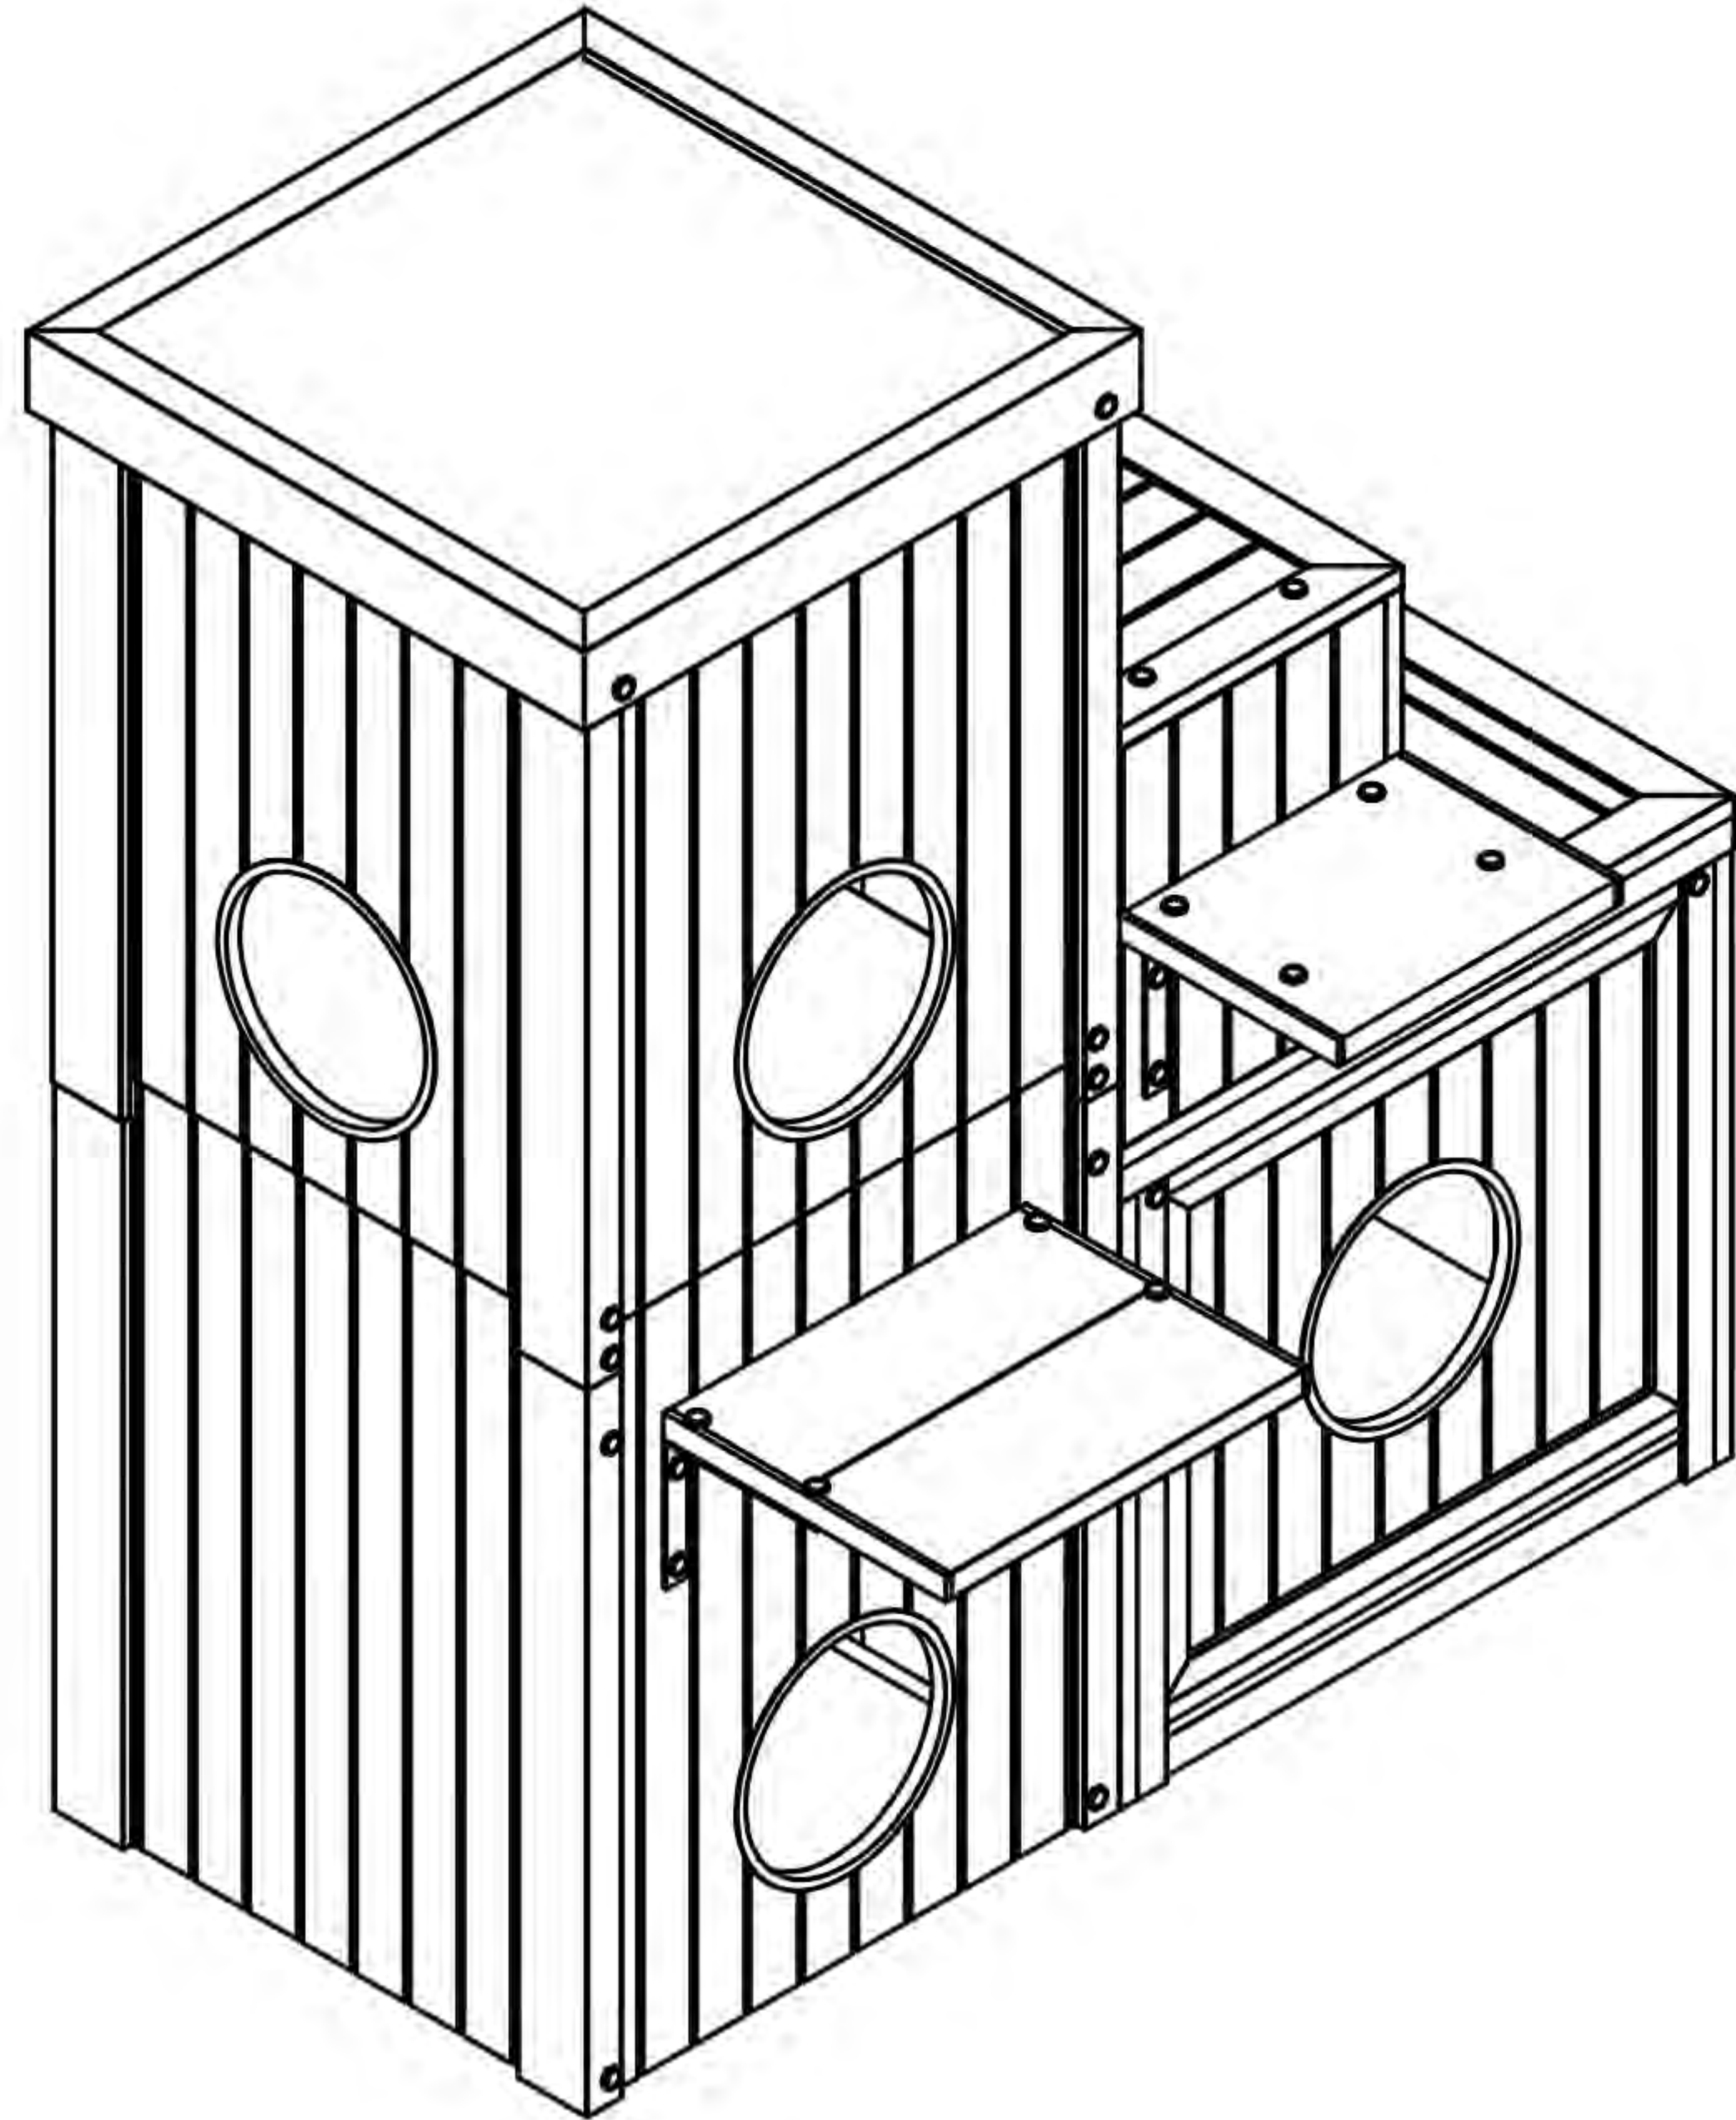

NeAgePet®

featuring **ECOFLEX®**
GUARANTEED TOUGH

Kitty Katio House

EKKK820

Congratulations and thank you for your purchase! Before you start, please check for damage or any missing parts. Please visit www.NewAgePet.com/customer-service to find additional assembly videos and help in requesting replacement parts, as well as additional instructions on cleaning, maintaining and painting your New Age product.

Kitty Katio House Parts List

Part 1 x 2

Part 2 x 1

Part 3 x 1

Part 4 x 1

Part 5 x 1

Part 6 x 1

Part 7 x 1