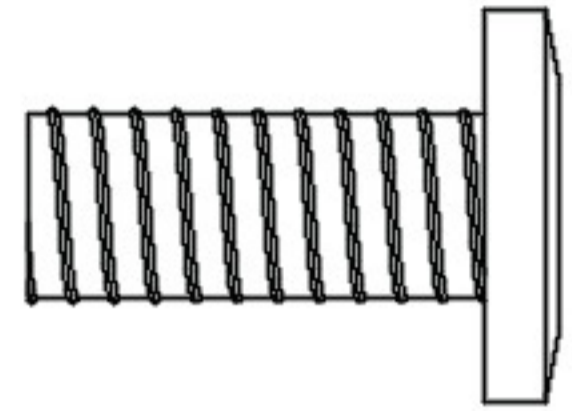

Kitty Katio Pen Parts List

Part 16 x 2

Part 17 x 1

Part 18 x 1

Ⓐ x 24
11/16" (1.7CM)

Ⓑ x 24
1 1/8" (2.8CM)

Ⓒ x 57
2 11/16" (5.8CM)

Ⓓ x 105
5/8" (1.5CM)

Ⓔ x 12

Ⓕ x 1

Ⓖ x 14

Ⓗ x 2

Ⓘ x 14

Ⓐ 11/16" (1.7cm)

Ⓑ 1 1/8" (2.8cm)

Ⓒ 2 11/16" (5.8cm)