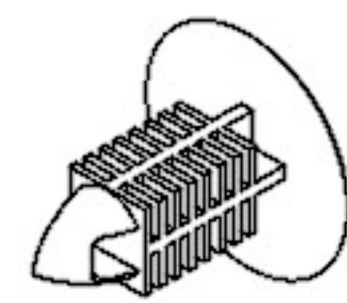

Kitty Katio Pen Parts List

Part 16 x 2

Part 17 x 1

Part 18 x 1

Ⓐ x 24
11/16" (1.7CM)

Ⓑ x 24
1 1/8" (2.8CM)

Ⓒ x 57
2 11/16" (5.8CM)

Ⓓ x 105
5/8" (1.5CM)

Ⓔ x 12

Ⓕ x 1

Ⓖ x 14

Ⓗ x 2

Ⓘ x 14

Ⓐ 11/16" (1.7cm)

Ⓑ 1 1/8" (2.8cm)

Ⓒ 2 11/16" (5.8cm)

Please note that one or both, parts "H" will be used in every step of assembly to tighten connectors.

Step 1 .

Step 2 .

Step 3 .

Step 4 .

Step 5 .

Step 6 .

Step 7 .