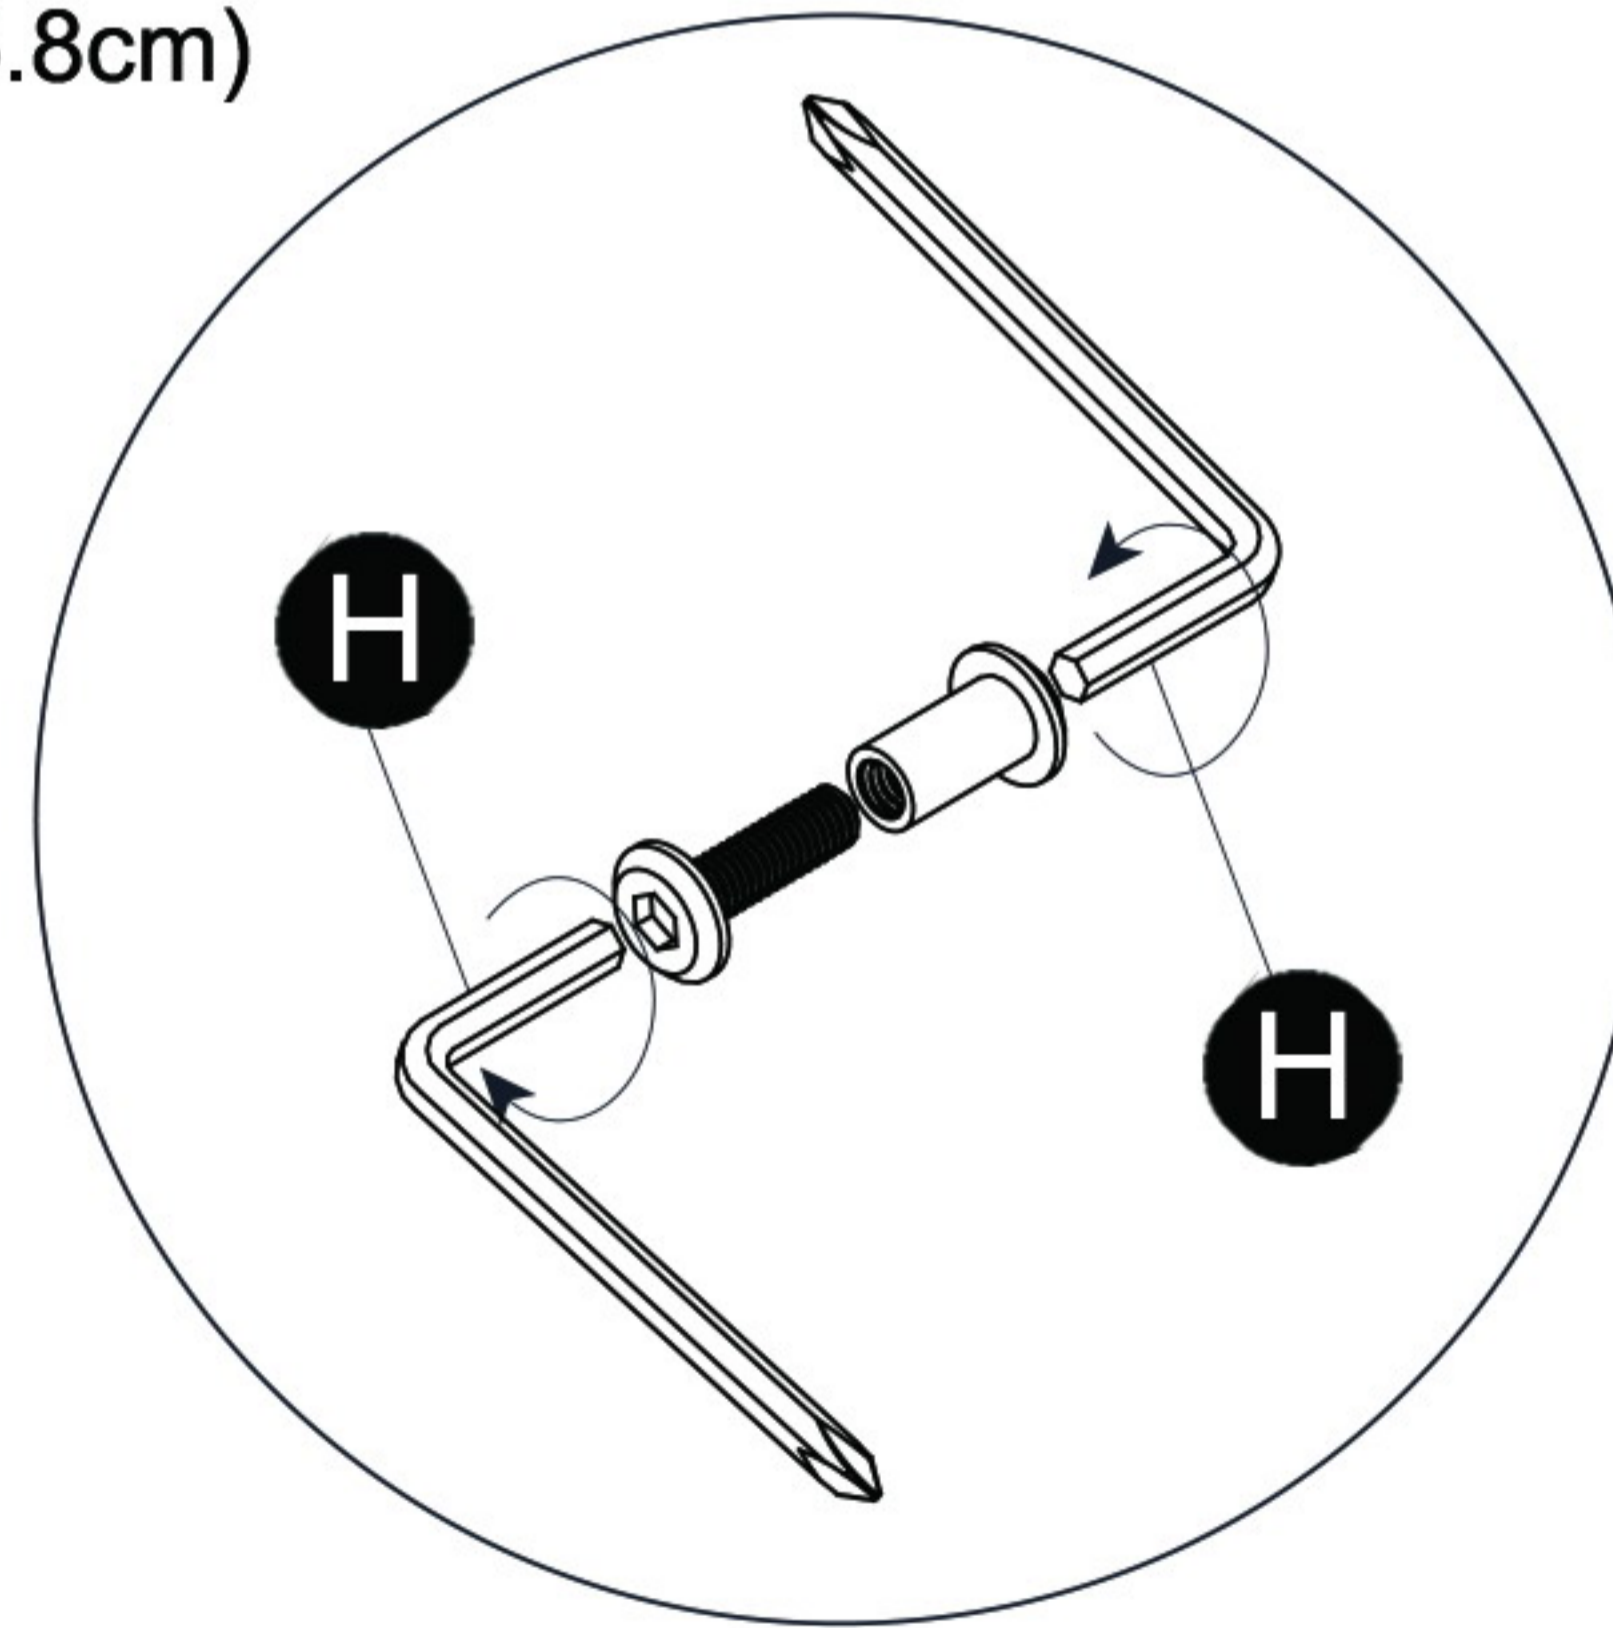

Kitty Katio Pen Parts List

Part 16 x 2

Part 17 x 1

Part 18 x 1

Ⓐ x 24
11/16" (1.7CM)

Ⓑ x 24
1 1/8" (2.8CM)

Ⓒ x 57
2 11/16" (5.8CM)

Ⓓ x 105
5/8" (1.5CM)

Ⓔ x 12

Ⓕ x 1

Ⓖ x 14

Ⓗ x 2

Ⓘ x 14

Ⓐ 11/16" (1.7cm)

Ⓑ 1 1/8" (2.8cm)

Ⓒ 2 11/16" (5.8cm)

Please note that one or both, parts "H" will be used in every step of assembly to tighten connectors.

Step 1 .

Step 2 .

Step 3 .

Step 4 .

Step 5 .

Step 6 .

Step 7 .