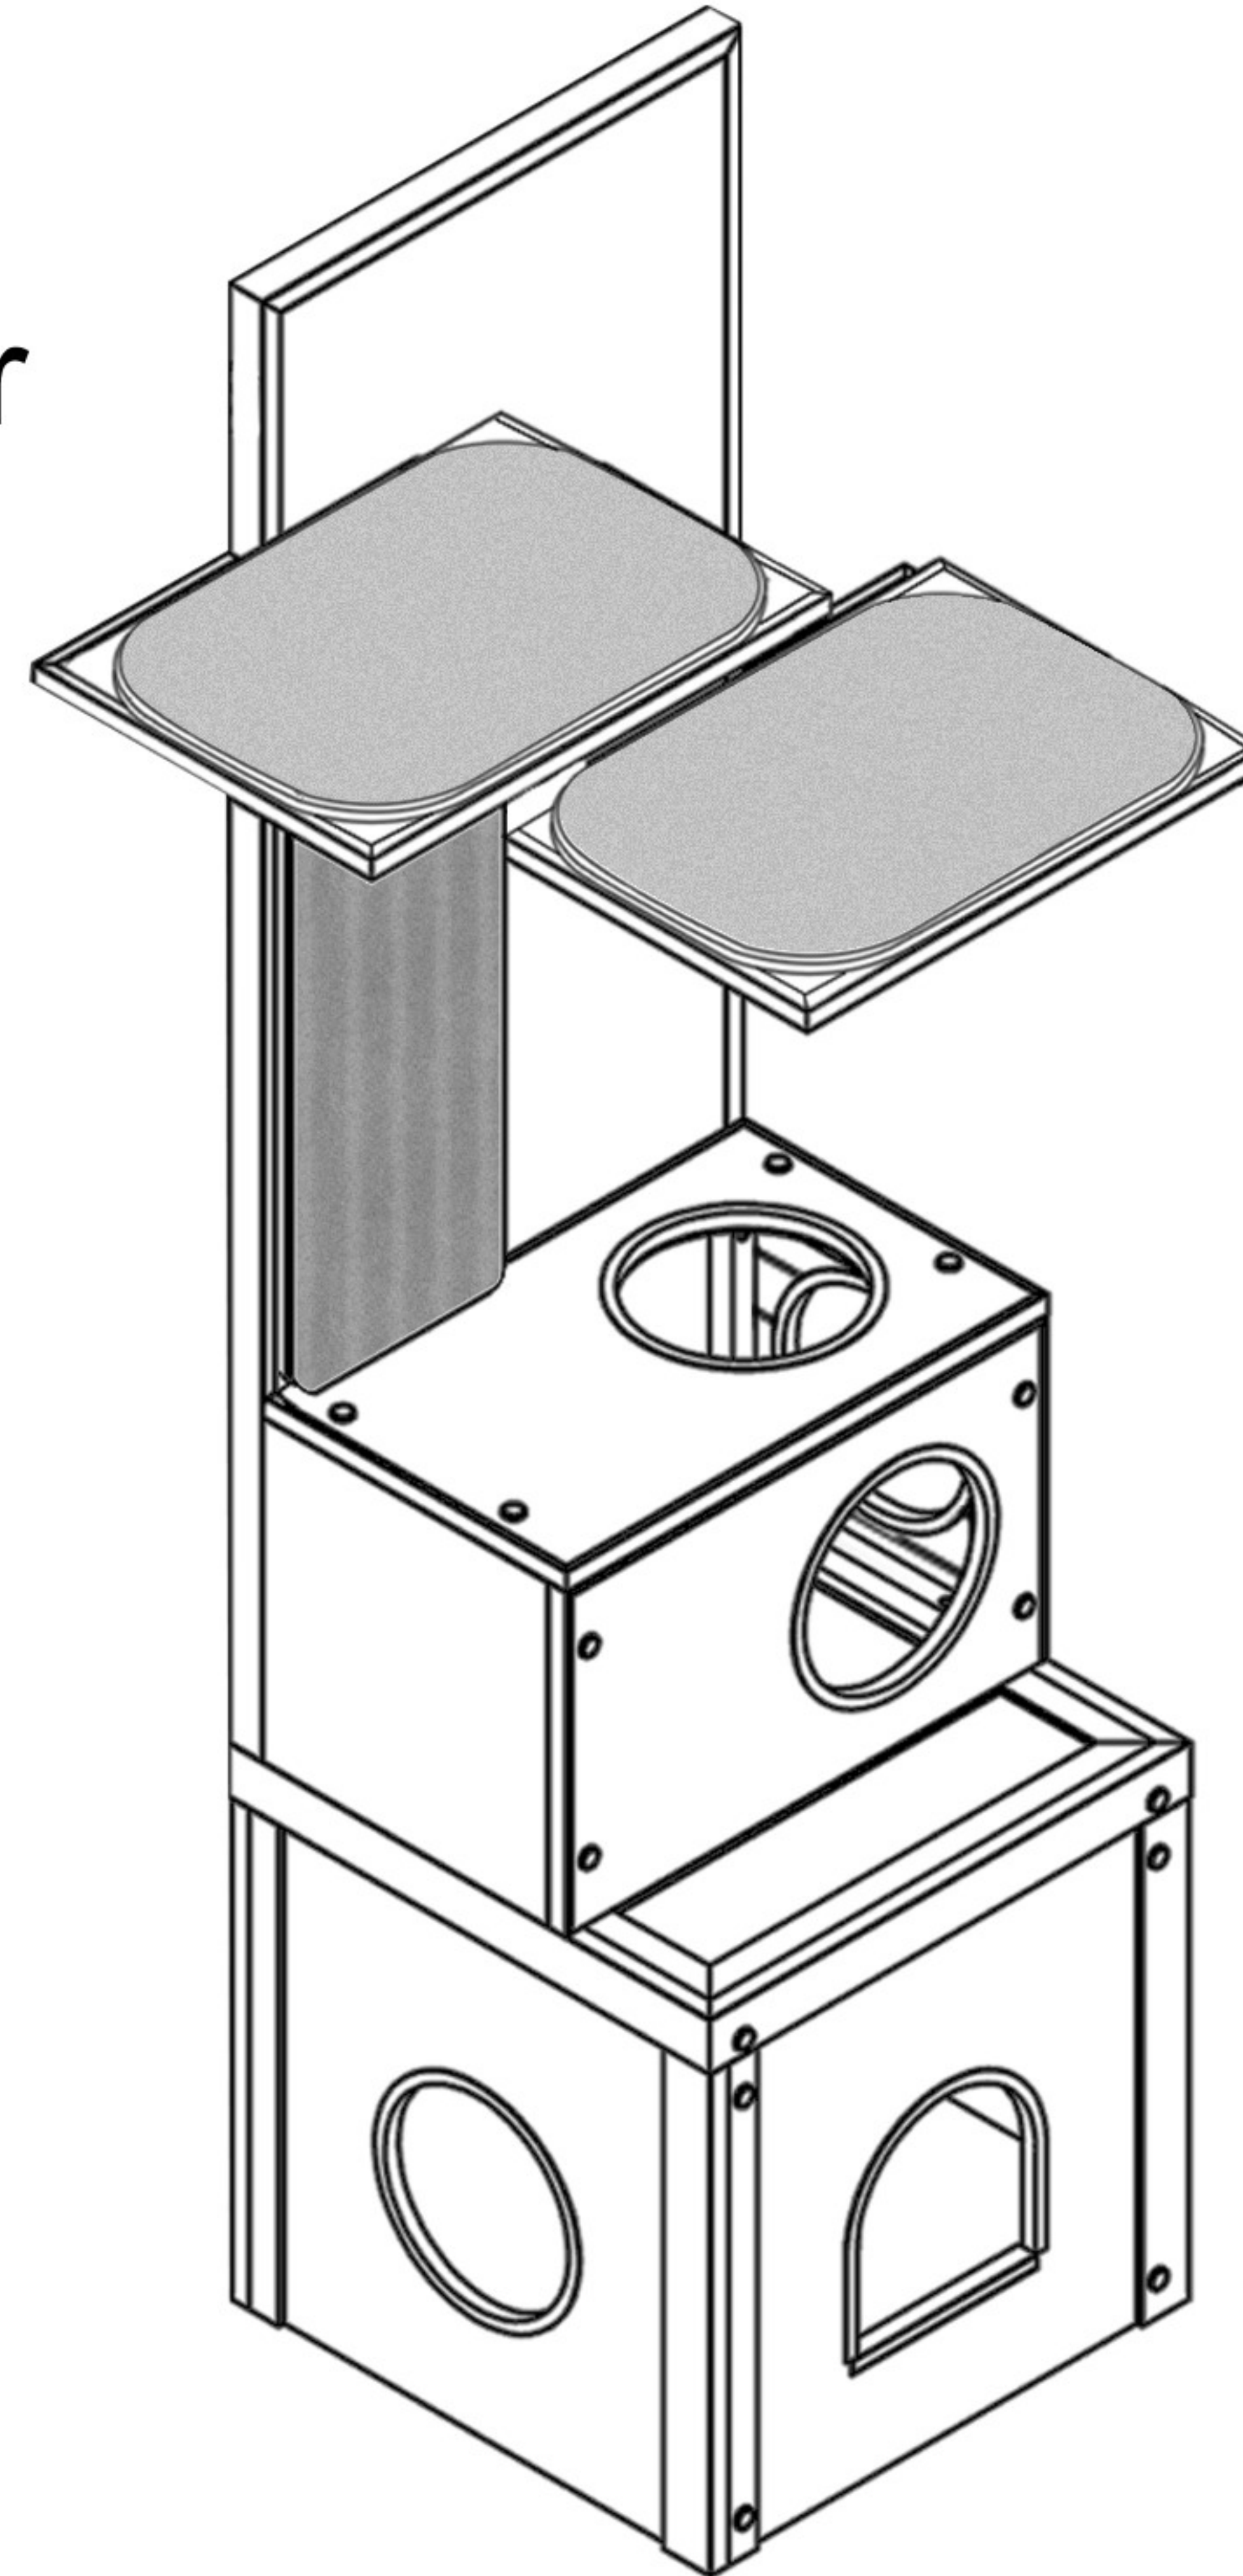

NeAgePet®

featuring **ECOFLEX®**
GUARANTEED TOUGH

Habitat 'n Home Kitty Klimber

EHKK600Y series

Congratulations and thank you for your purchase! Before you start, please check for damage or any missing parts. Please visit www.NewAgePet.com/customer-service to find additional assembly videos and help in requesting replacement parts, as well as additional instructions on cleaning, maintaining and painting your New Age product.