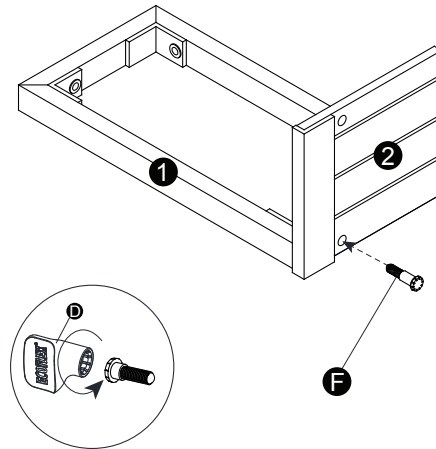

Felicitaciones y gracias por su compra! Antes de empezar, por favor verifique que el contenido de esta caja este completo y que no se haya dañado ninguna pieza. Para mas informacion visite nuestra pagina web www.NewAgePet.com/customer-service donde encontrara videos de ensamblaje, ayuda para ordenar repuestos, instrucciones de limpieza, mantenimiento y pintura de su nuevo producto New Age.

Félicitations et merci pour votre achat! Avant de commencer, vérifiez s'il y a des dommages ou des pièces manquantes. Visitez www.NewAgePet.com/customer-service pour commander une pièce de rechange ou pour des instructions supplémentaires sur le nettoyage, l'entretien et la peinture de votre produit New Age.

Herzlichen Glückwunsch und vielen Dank für Ihren Einkauf! Bevor Sie beginnen, prüfen Sie die Ware bitte auf Beschädigungen oder fehlende Teile. Bitte besuchen Sie die Website www.NewAgePet.com/customer-service. Sie finden dort zusätzliche Montage-Videos, Hilfe bei der Suche nach Ersatzteilen, sowie zusätzliche Anweisungen für die Reinigung, Pflege und Bemalung Ihres New-Age-Produkts.

Step 1 .