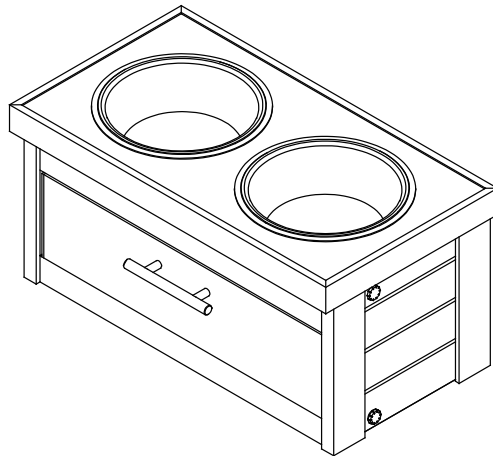

Step 5 .

Step 6 .

Complete .

NeAgePet®

featuring **ECOFLEX**
GUARANTEED TOUGH

Small Piedmont

EHHF300S Series

Parts List

Part 1 X 1

Part 2 X 2

Part 3 X 1

Part 4 X 1

Part 5 X 1

A X 2

B X 1

C X 2

D X 2

E X 4
7/8"(2.2cm)

F X 4
1 5/8"(4.2cm)

Small Phillips Head Screwdriver
Needed – Not Included

NeAgePet®

©Copyright Pinta International, Inc. 2020