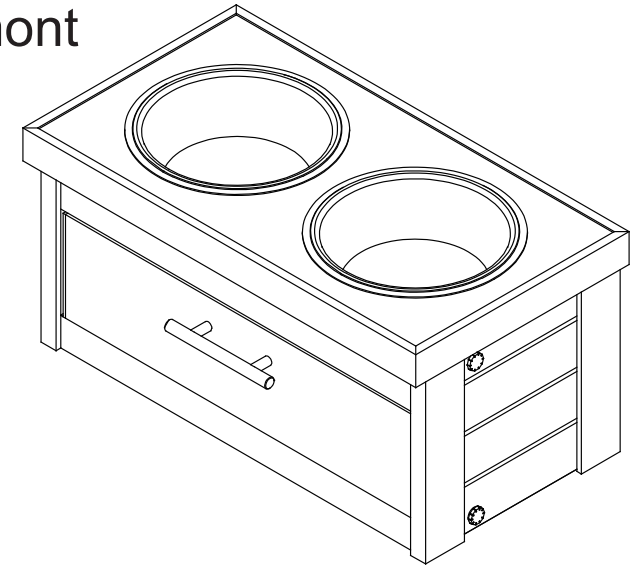

Step 5 .

Step 6 .

Complete .

NeAgePet®

featuring **ECOFLEX**
GUARANTEED TOUGH

Small Piedmont

EHHF300S Series

Parts List

Part 1 X 1

Part 2 X 2

Part 3 X 1

Part 4 X 1

Part 5 X 1

A X 2

B X 1

C X 2

D X 2

E X 4
7/8"(2.2cm)

F X 4
1 5/8"(4.2cm)

Small Phillips Head Screwdriver
Needed – Not Included

NeAgePet®

©Copyright Pinta International, Inc. 2020

Congratulations and thank you for your purchase! Before you start, please check for damage or any missing parts. Please visit www.NewAgePet.com/customer-service to find additional assembly videos and help in requesting replacement parts, as well as additional instructions on cleaning, maintaining and painting your New Age product.