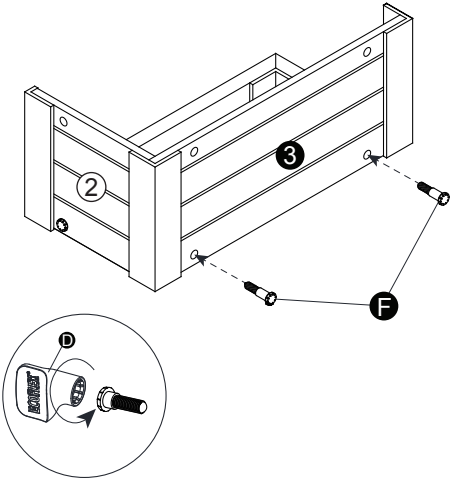

Congratulations and thank you for your purchase! Before you start, please check for damage or any missing parts. Please visit www.NewAgePet.com/customer-service to find additional assembly videos and help in requesting replacement parts, as well as additional instructions on cleaning, maintaining and painting your New Age product.

Felicitaciones y gracias por su compra! Antes de empezar, por favor verifique que el contenido de esta caja este completo y que no se haya dañado ninguna pieza. Para mas informacion visite nuestra pagina web www.NewAgePet.com/customer-service donde encontrara videos de ensamblaje, ayuda para ordenar repuestos, instrucciones de limpieza, mantenimiento y pintura de su nuevo producto New Age.

Félicitations et merci pour votre achat! Avant de commencer, vérifiez s'il y a des dommages ou des pièces manquantes. Visitez www.NewAgePet.com/customer-service pour commander une pièce de rechange ou pour des instructions supplémentaires sur le nettoyage, l'entretien et la peinture de votre produit New Age.

Herzlichen Glückwunsch und vielen Dank für Ihren Einkauf! Bevor Sie beginnen, prüfen Sie die Ware bitte auf Beschädigungen oder fehlende Teile. Bitte besuchen Sie die Website www.NewAgePet.com/customer-service. Sie finden dort zusätzliche Montage-Videos, Hilfe bei der Suche nach Ersatzteilen, sowie zusätzliche Anweisungen für die Reinigung, Pflege und Bemalung Ihres New-Age-Produkts.

Step 1 .

Step 2 .

Step 3 .

Step 4 .