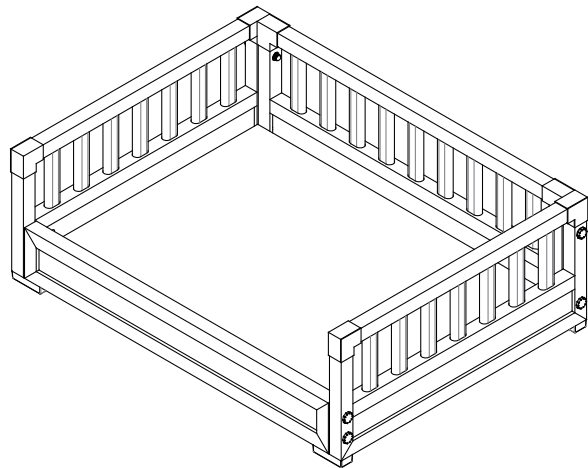

Step 5 .

Complete .

NeAgePet®

featuring **ECOFLEX**
GUARANTEED TOUGH

Buddy's Daybed

EHHB300S

Parts List

Part 1 X 1

Part 2 X 1

Part 3 X 1

Part 4 X 1

Part 5 X 1

A X 6
1 1/4"(3.2cm)

B X 2
1 3/4"(4.5cm)

C X 2

D X 4