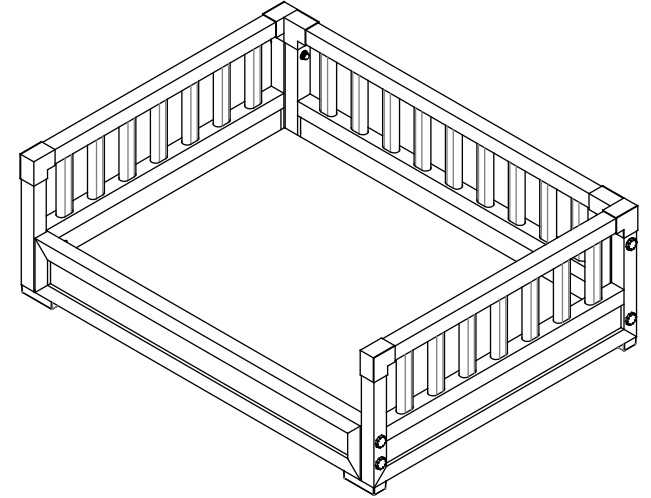

Step 5 .

Complete .

NeAgePet®

featuring **ECOFLEX**
GUARANTEED TOUGH

Buddy's Daybed

EHHB300S

Parts List

Part 1 X 1

Part 2 X 1

Part 3 X 1

Part 4 X 1

Part 5 X 1

A X 6
1 1/4"(3.2cm)

B X 2
1 3/4"(4.5cm)

C X 2

D X 4