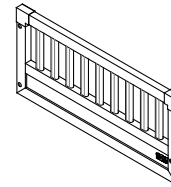

Step 5 .

(L)

Step 6 .

Complete .

NeAgePet®

featuring **ECOFLEX**  
GUARANTEED TOUGH

Buddy's Daybed

EHHB300M / EHHB300L

Parts List

Part 1 X 1

Part 2 X 1

Part 3 X 1

Part 4 X 1

Part 5 X 1

A X 2  
1 3/8"(3.5cm)

B X 4  
2 3/8"(6cm)