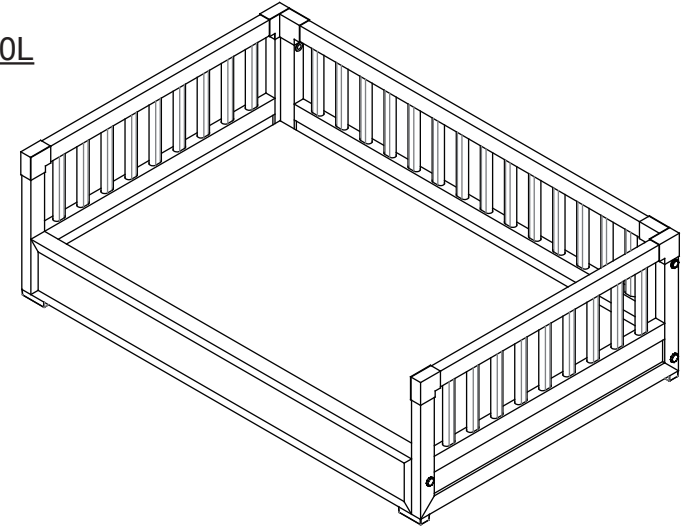

Step 5 .

(L)

Step 6 .

Complete .

NeAgePet®

featuring **ECOFLEX**  
GUARANTEED TOUGH

Buddy's Daybed

EHHB300M / EHHB300L

Parts List

Part 1 X 1

Part 2 X 1

Part 3 X 1

Part 4 X 1

Part 5 X 1

A X 2  
1 3/8"(3.5cm)

B X 4  
2 3/8"(6cm)