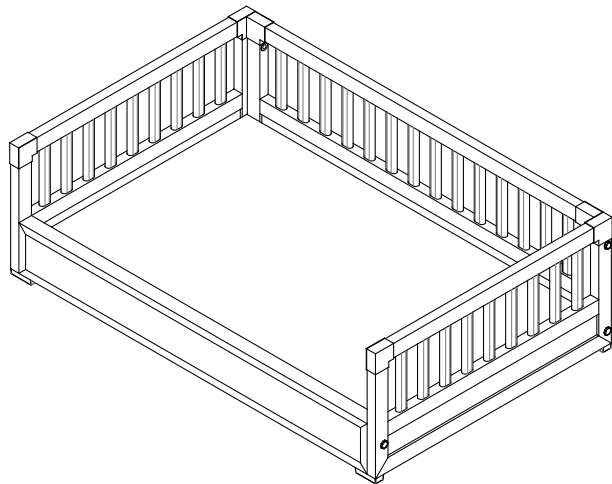

Step 5 .

(L)

Step 6 .

Complete .

NeAgePet®

featuring **ECOFLEX**  
GUARANTEED TOUGH

Buddy's Daybed

EHHB300M / EHHB300L

Parts List

Part 1 X 1

Part 2 X 1

Part 3 X 1

Part 4 X 1

Part 5 X 1

A X 2  
1 3/8"(3.5cm)

B X 4  
2 3/8"(6cm)