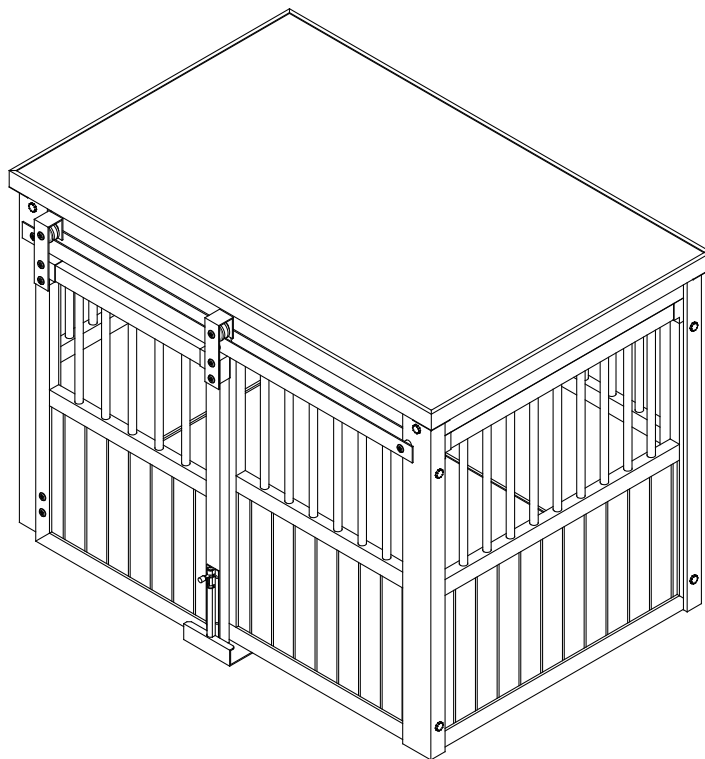

NeAgePet®

featuring **ECOFLEX**
GUARANTEED TOUGH

Homestead Crate Series

EHDBC15-L/XL series

Congratulations and thank you for your purchase! Before you start, please check for damage or any missing parts. Please visit www.NewAgePet.com/customer-service to find additional assembly videos and help in requesting replacement parts, as well as additional instructions on cleaning, maintaining and painting your New Age product.