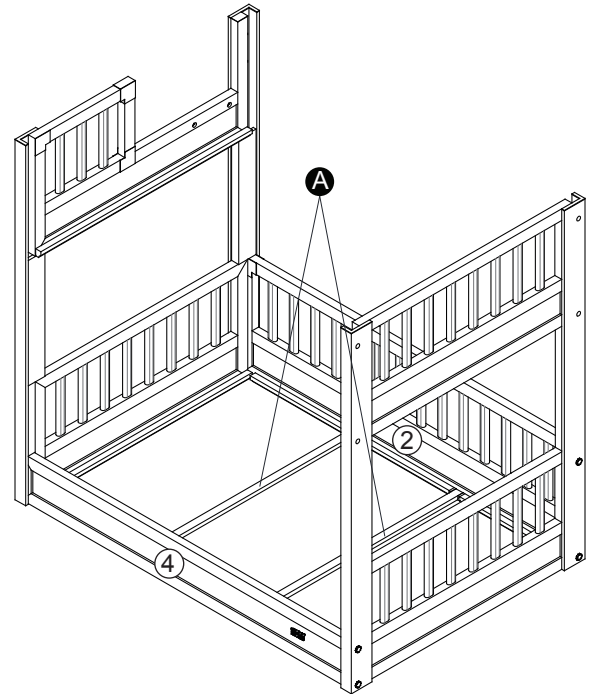

Step 3 .

WARNING!
Please do not overtighten screws!

Step 4 .