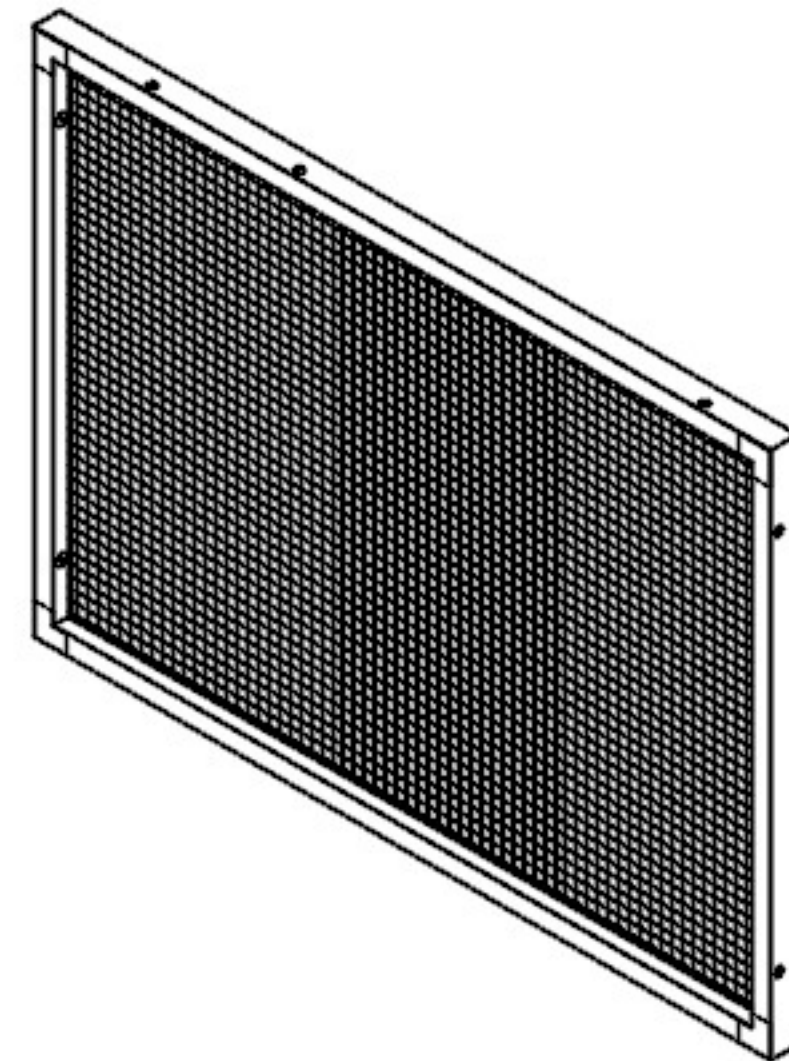

Jumbo Fontana Chicken Pen Parts List

Part 2 X 1

Ⓐ X 20

Ⓑ X 2