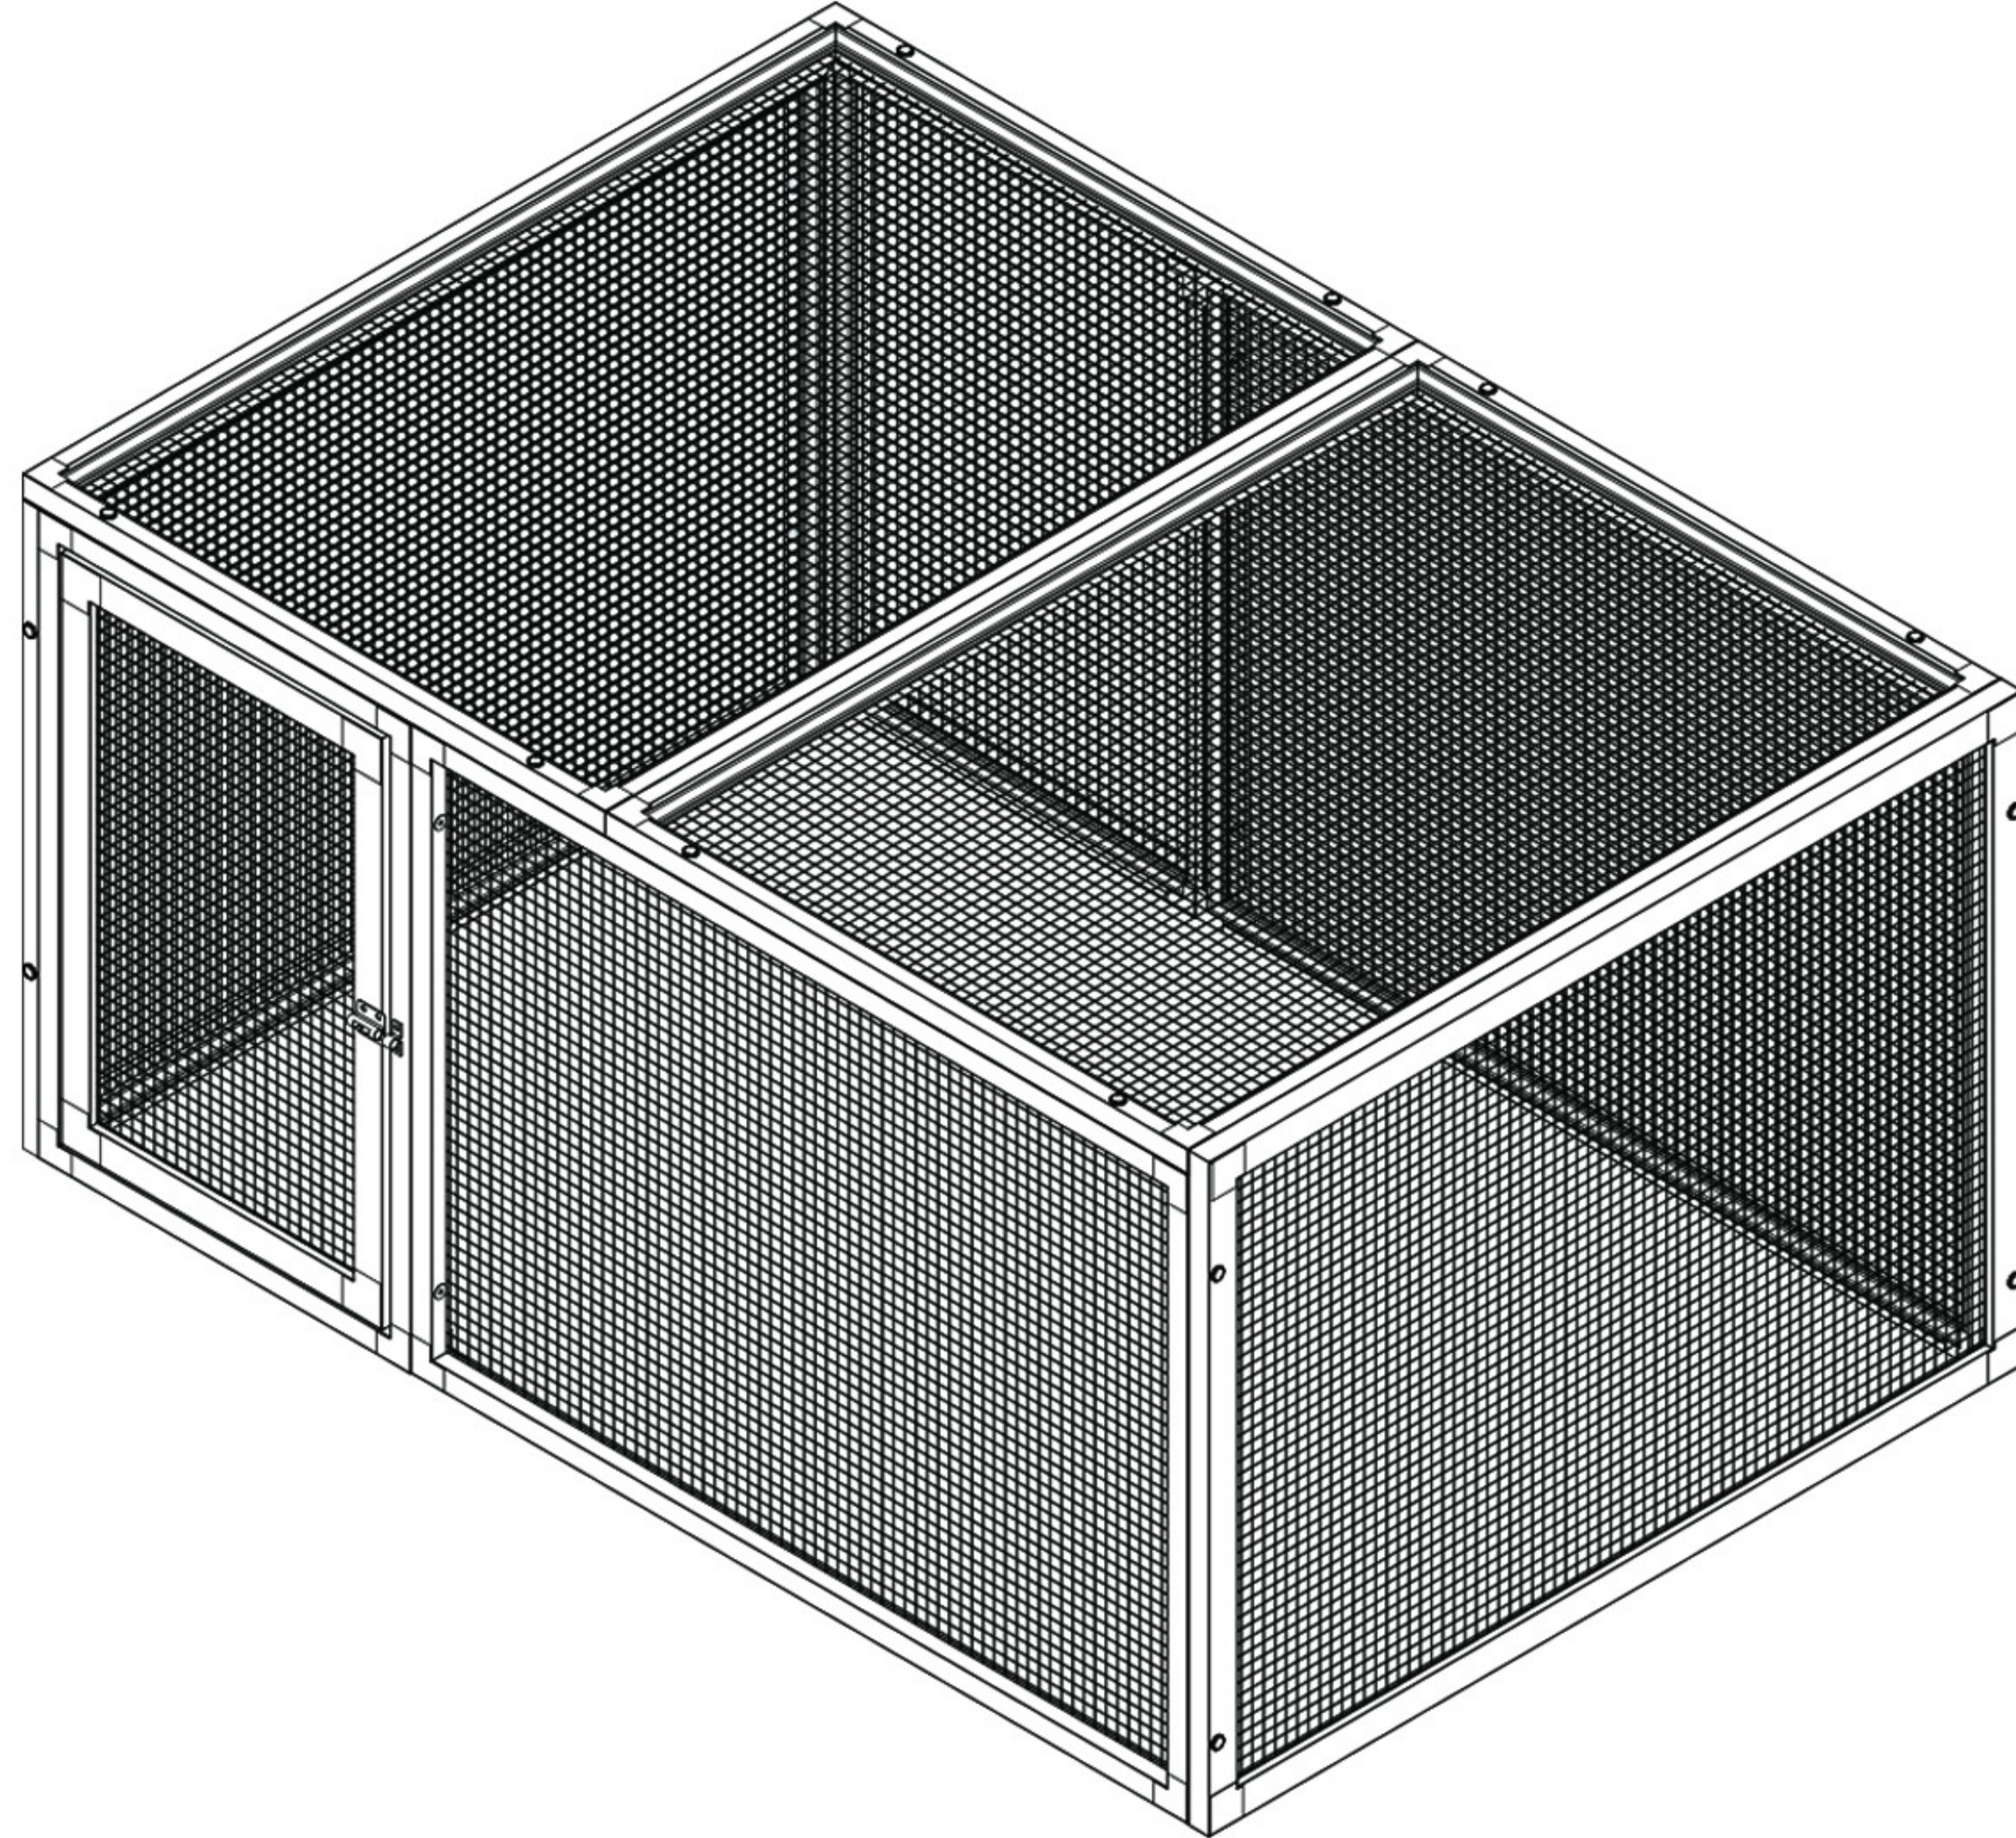

NewAgePet®

featuring **ECOFLEX**
GUARANTEED TOUGH

Jumbo Fontana Chicken Pen

ITEM# ECHK503-PX

Congratulations and thank you for your purchase! Before you start, please check for damage or any missing parts. Please visit www.NewAgePet.com/customer-service to find additional assembly videos and help in requesting replacement parts, as well as additional instructions on cleaning, maintaining and painting your New Age product.

Jumbo Fontana Chicken Pen Parts List

Part 1 X 1

Part 2 X 1

Part 3 X 1

Part 4 X 1

Part 5 X 1

Part 6 X 1

Part 7 X 2