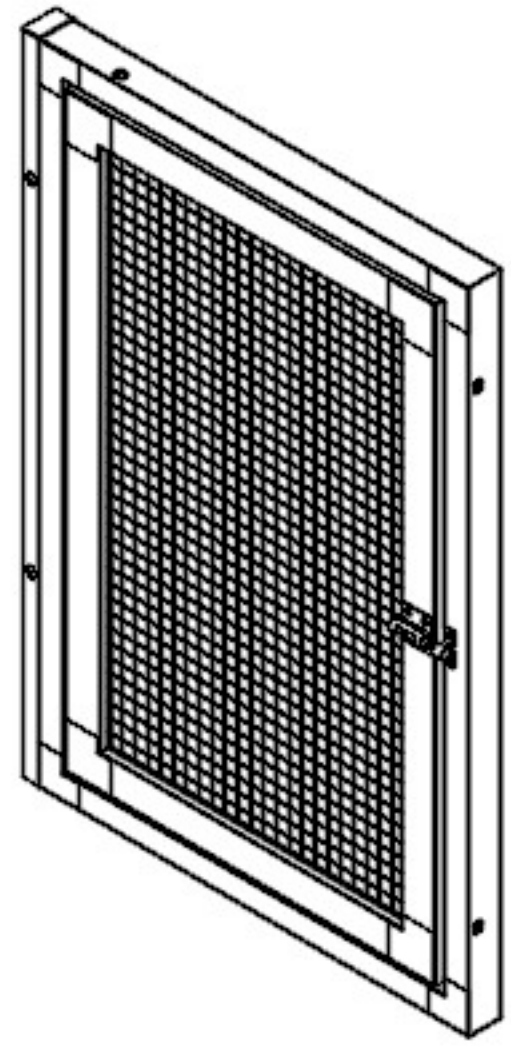

Jumbo Fontana Chicken Pen Parts List

Part 1 X 1