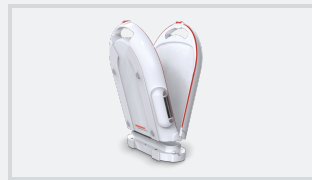

Baby scale "Easy" with fold function

8320

- ▶ Foldable baby scale with integrated carrying handles
- ▶ Lightweight and handy
- ▶ Eight-point measuring system guarantees exact weight evaluation
- ▶ Eight load cells
- ▶ Easy and fast opening: Pull the handles apart and remove the base

Features

The first baby scale with a handy fold function for parents, midwives and pharmacies can be reduced easily to the half of its length and is impressive because of its low weight. Furthermore the scale is extra handy and easy to transport thanks to the integrated carry handle and a beauty case-shaped design. Even when the child is very fitful the eight-point-weighing guarantees an every time accurate determination of weight which is completed by an easy to read display. The baby scale has an environment-friendly auto-off function for a long battery life.

- ▶ Attractive baby scale with very fine division 2 g / 5 g
- ▶ Large LCD display, 20 mm digit height
- ▶ Tare function: Covers/paddings can be tared
- ▶ Hold function: The weight value will be held for a few seconds after unloading
- ▶ Baby tray and housing of one piece
- ▶ Analogue and digital measurements with baby height rod after possible
- ▶ Units in kg or lb
- ▶ Energy-saving auto-off function
- ▶ Mains or battery operation

Products

Order number Variation	Approvable	Division g	Maximum load kg
8320.01.001 Baby scale "Easy" with fold function	No	10	15

Accessories

Order number
Variation

Description

5040.01.001

Carry bag black, with flexible shoulder strap and two carrying handles
