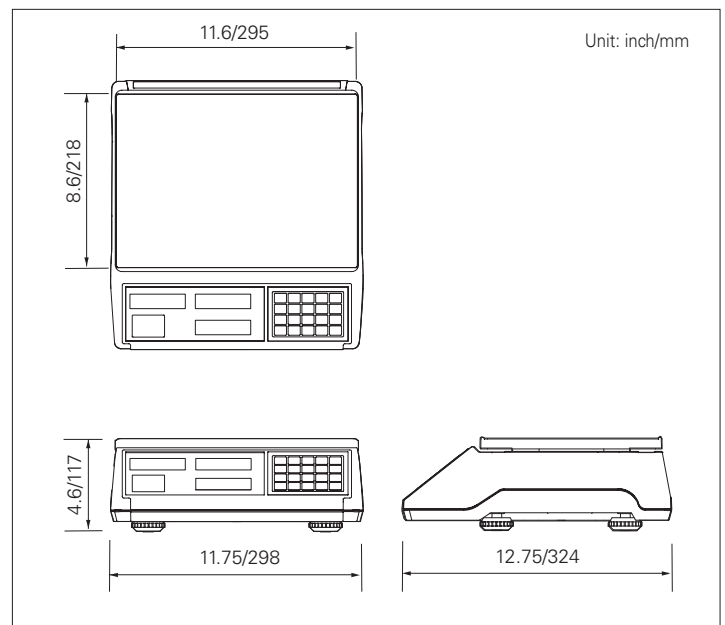

ER Jr | Price Computing Scale

TOTAL WEIGHING SOLUTION™

SPECIFICATIONS

Capacity & Resolution	lb	30 lb - Dual Range 0 - 15 x 0.005 lbs / 15-30 x 0.01lbs
	kg	15 kg - Dual Range 0-6 x 0.002 kg / 6-15 x 0.005 kg
Display Digit	5/6/6 (Weight/Unit Price/Total Price)	
Display Type	LCD	
Operating Temp.	-10° C ~ 40° C / 14° F ~ 104° F	
Power	12V DC Adapter	
	Rechargeable Battery (6V, 3.6Ah)	
Battery Life	Approx. 200 Hours LCD (no backlight)	
Platter Size	11.6 (W) x 8.6 (D)	
Dimensions	11.75 (W) x 12.75 (D) x 4.6 (H)	
Product Weight	9.9 lbs/4.5 kg	
Approvals	NTEP COC#: 10-090	

FEATURES

- 30 lb capacity - dual range
- 3 direct PLU's
- Dual range technology for better accuracy
- AC or battery operated
- Soft touch tactile switch
- LCD display with backlight
- Lb/kg switchable
- Rechargeable battery
- Legal for trade - COC #10-090

Applications

- Candy stores
- Delicatessens
- Farmer's markets

DIMENSIONS

CAS

ALLVÅG

www.allvag.se
08-545 499 60
info@allvag.se