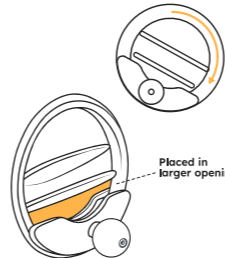

### COMPONENTS

Clamp

L-key

01

Using the L-key provided, loosen the clamping screw to create at least 3mm (1/8") gap between the front & the backing plates of the clamp.

Keep screw threaded into the backing plate.

02

Open the vehicle air vent louver to full air flow position.

Place the clamp through larger opening between louvers and bezel.

Note: Clamp will lock the airvent aim

03

Hold the clamp in place against the air vent. Ensure front plate fully wraps around the bezel.