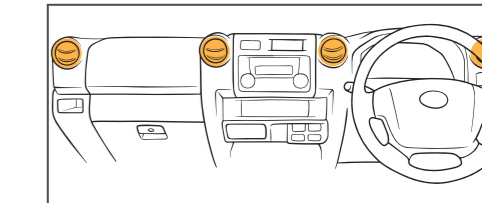

Fitment Note

Fits OEM front four air vents. This product does not block air flow, but locks the air vent aim.