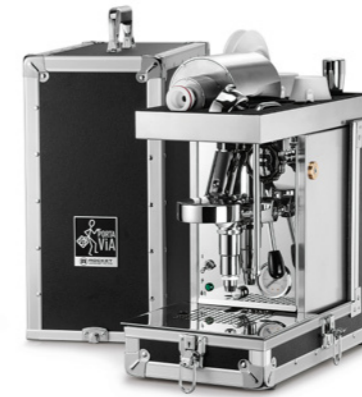

EPICA

R NINE ONE

R 60V

R CINQUANTOTTO

GIOTTO CRONOMETRO R

MOZZAFIATO CRONOMETRO R

*With lever in vertical position

Technical Specifications

MODEL	PRESSURE PROFILE SYSTEM	PID PRESSURE CONTROL	SHOT TIMER	TOTAL BOILER CAPACITY (litres)	WATER FEED		WATTAGE	WIDTH MM	DEPTH MM	HEIGHT MM	WEIGHT KG
					HARD PLUMBING	RESERVOIR					
Giotto Cronometro V	-	Yes	Yes	1.80	No	Yes	220-240V; 50/60 Hz; 1350W	335	420	400	23.0
Mozzafiato Cronometro V	-	Yes	Yes	1.80	No	Yes	220-240V; 50/60 Hz; 1350W	280	425	400	25.4
Porta Via	-	Yes	No	1.20 (0.47 + 0.73)	No	Yes	220-240V; 50/60 Hz; 1350W	200*	405*	535*	29.7
Appartamento	-	No	No	1.80	No	Yes	220-240V; 50/60 Hz; 1350W	274	425	360	20.0

GIOTTO CRONOMETRO V

MOZZAFIATO CRONOMETRO V

APPARTAMENTO

PORTA VIA

*Port Via outside of case, ready to operate physical dimensions