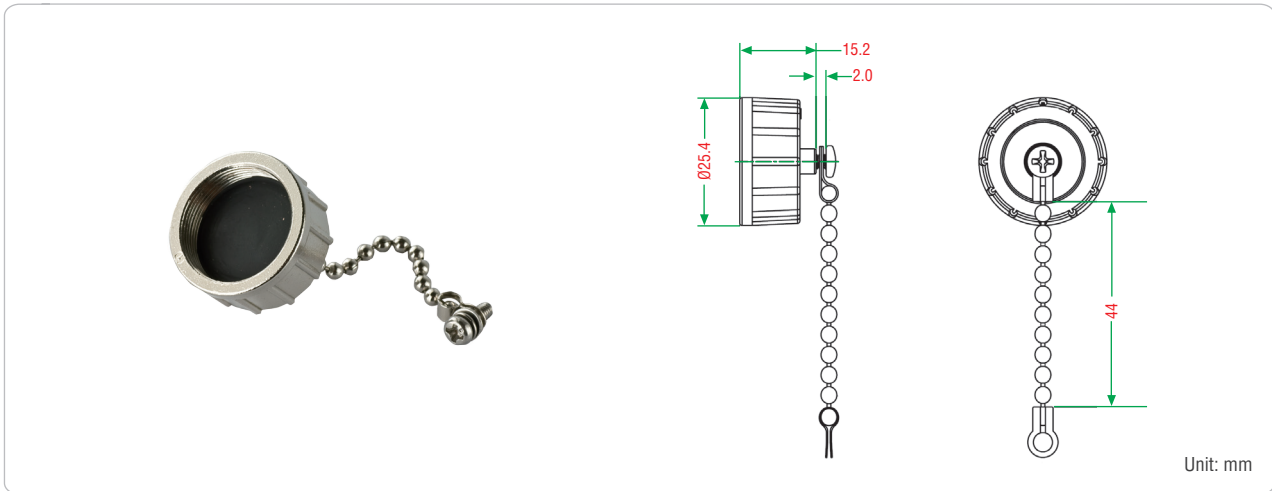

# A-CAP-WPRJ45-MC

## Specifications

### Available Models

A-CAP-WPRJ45-MC: Metal cap with chain for the RJ45 connector