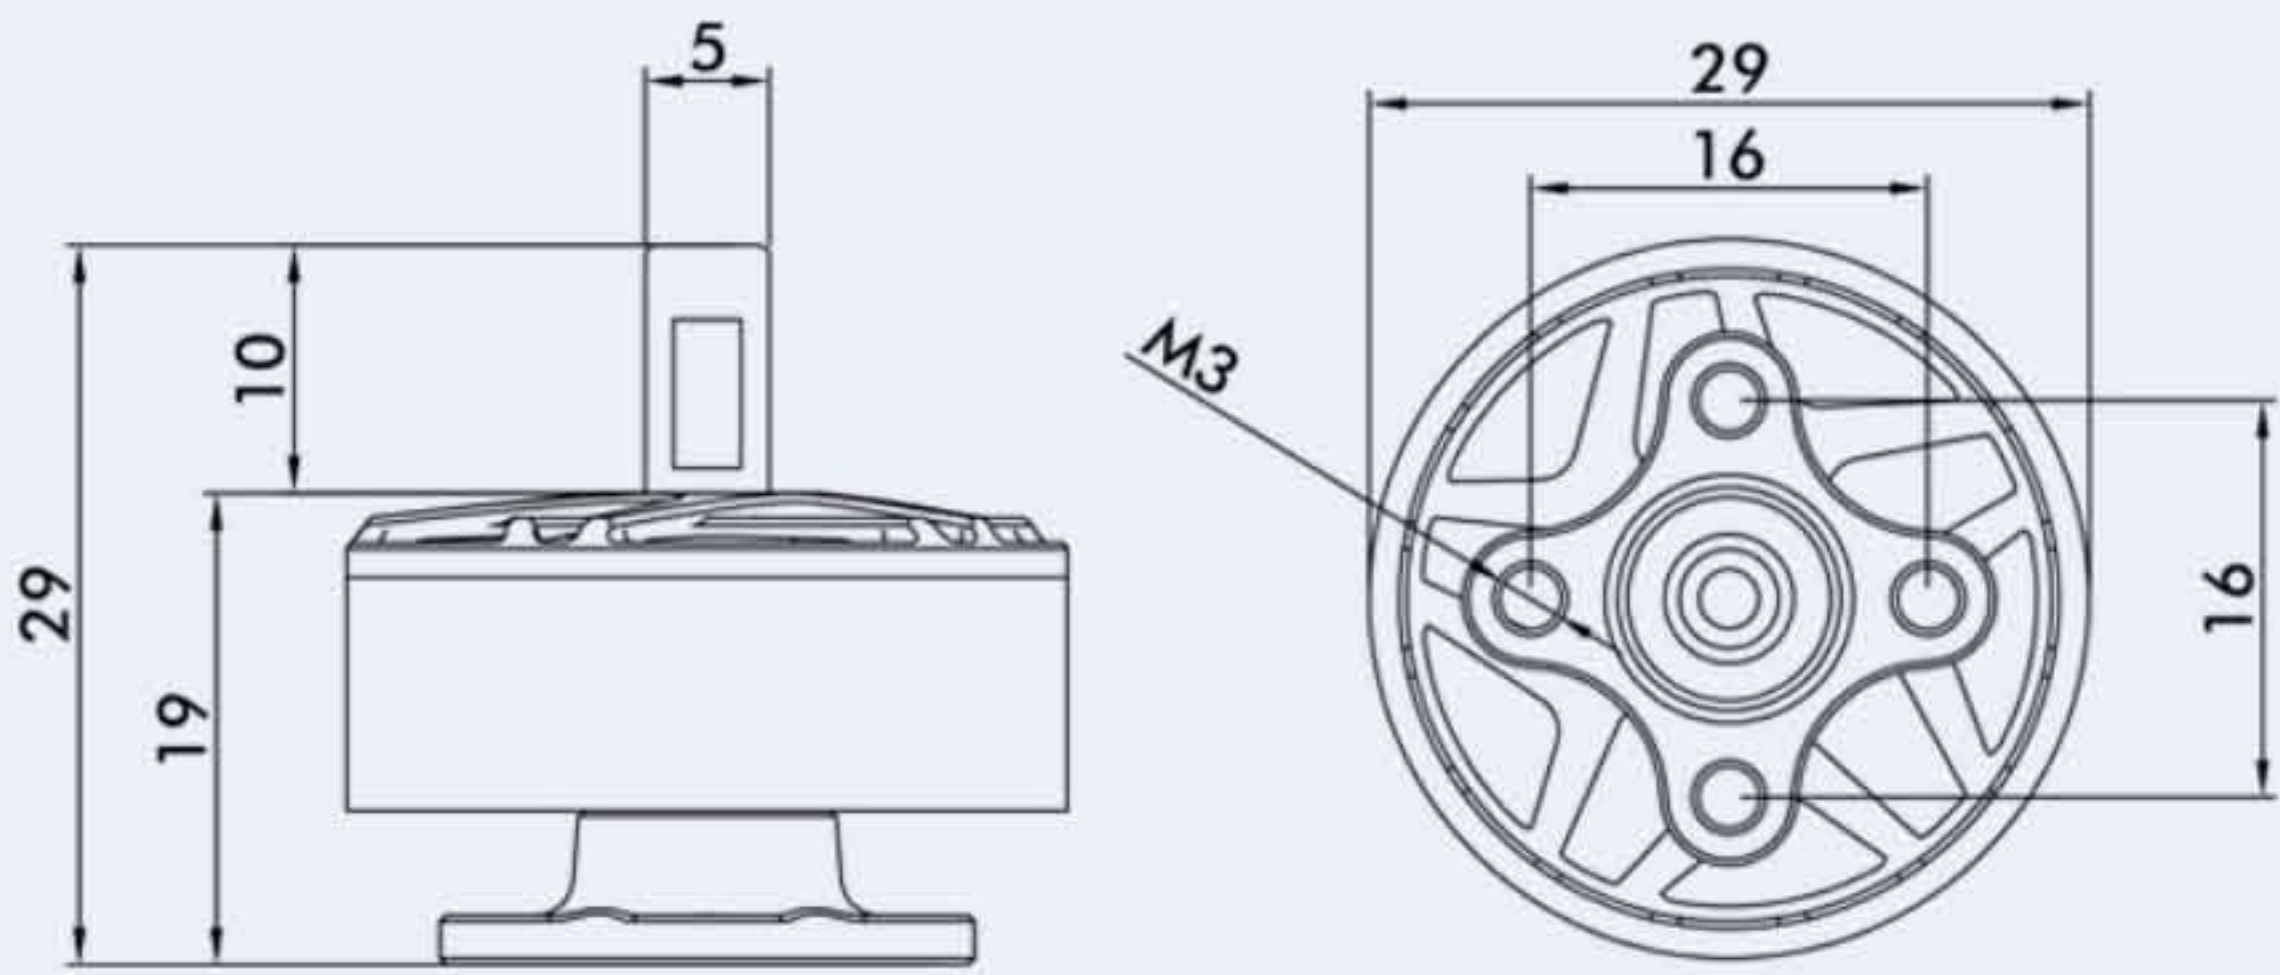

## Product Drawing

## AM83 Specifications

Test Item	kv 2560	Weight (Incl. Cable)	38g
Height	28.5mm	Motor Dimensions	29mm
Shaft Diameter	5mm	Lead	80mm

## AM53A Specifications

Test Item	AM53A	Input Voltage(Lipo)	2s
Weight	11g	Continuous Current	53A
Peak Current	63A	BEC Output	Same as voltage
Power line	100mm 16AWG	Signal line	150mm
Dimensions	33.4×15.3×5.6mm		