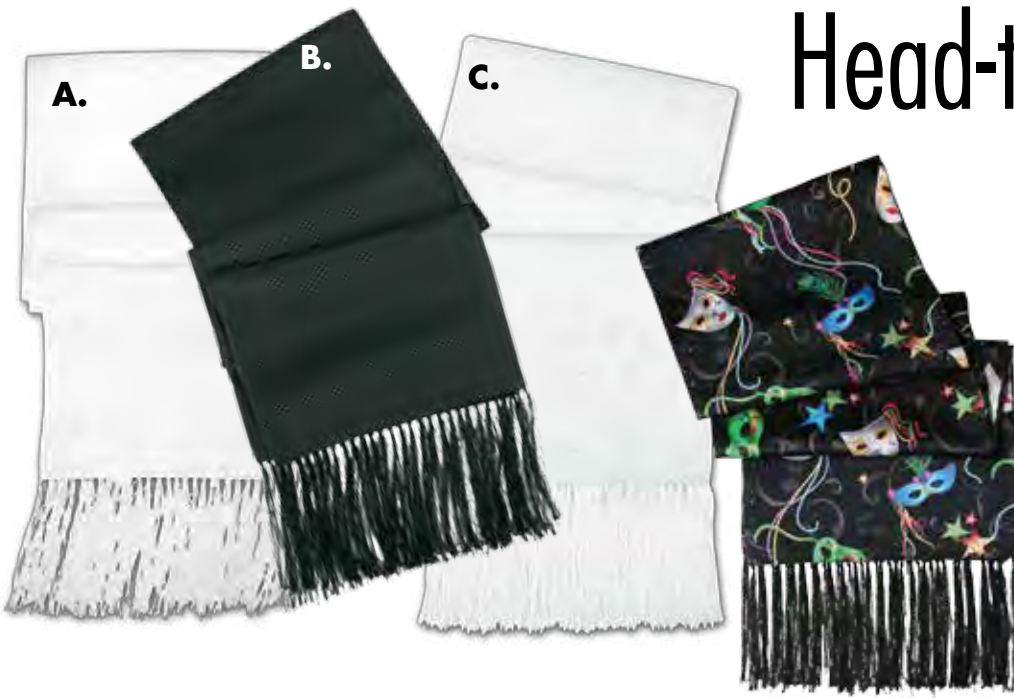

Head-to-Toe DETAILS

Scarves

A. Solid Satin	Black	BMBLKR
	White	BMWHTR
B. Venetian	Black	VEBLKR
	White	VEWHTR
C. Tapestry Silk	Black	TSBLKR
	White	TSWHTR
D. Mardi Gras		MGMSKR