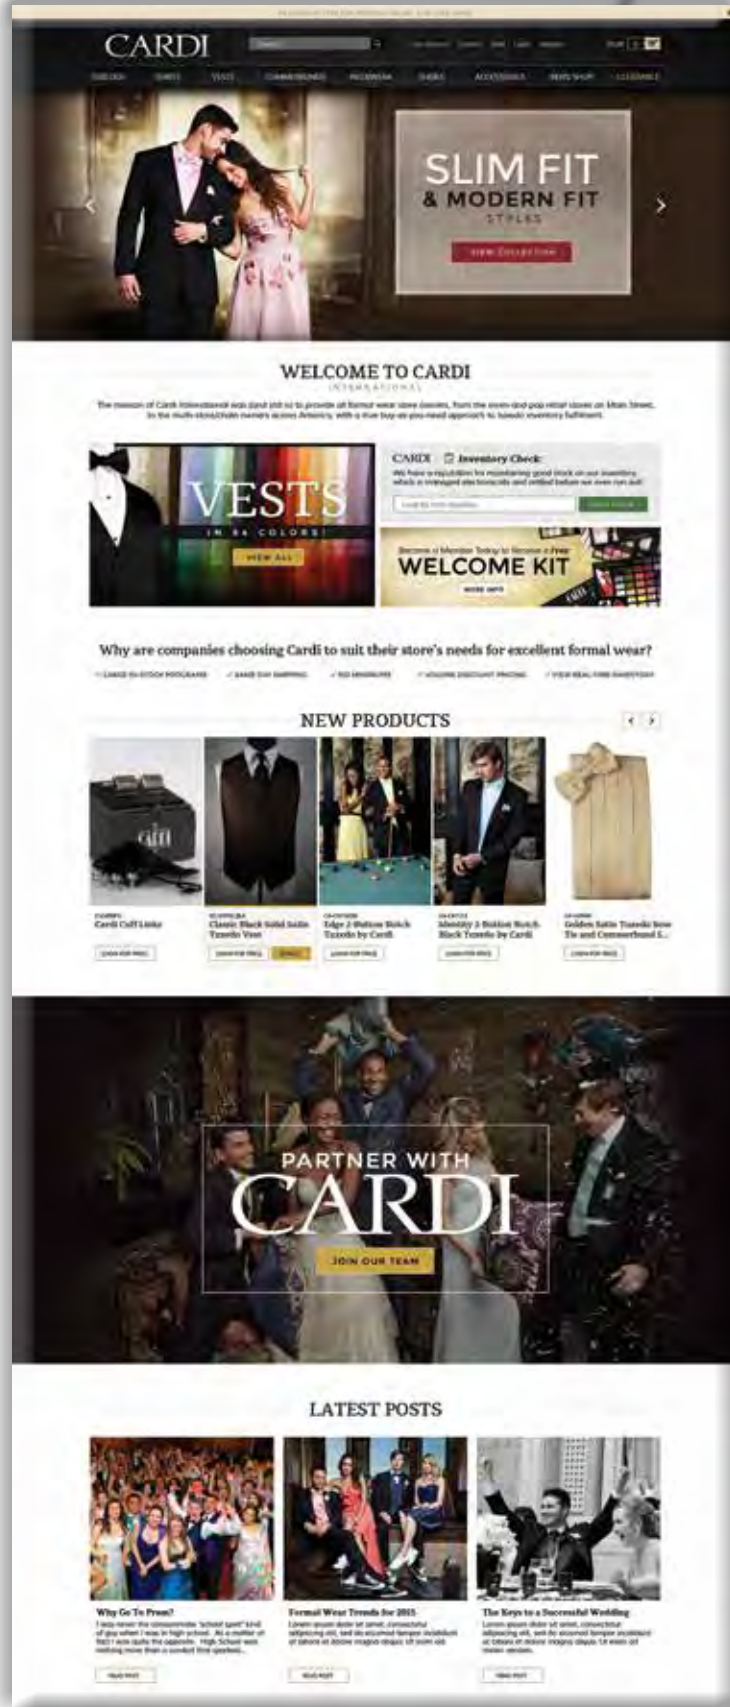

- New Products
- Real Time Inventory Availability
- Fashion Trends & Blogs
- Incentive Pricing