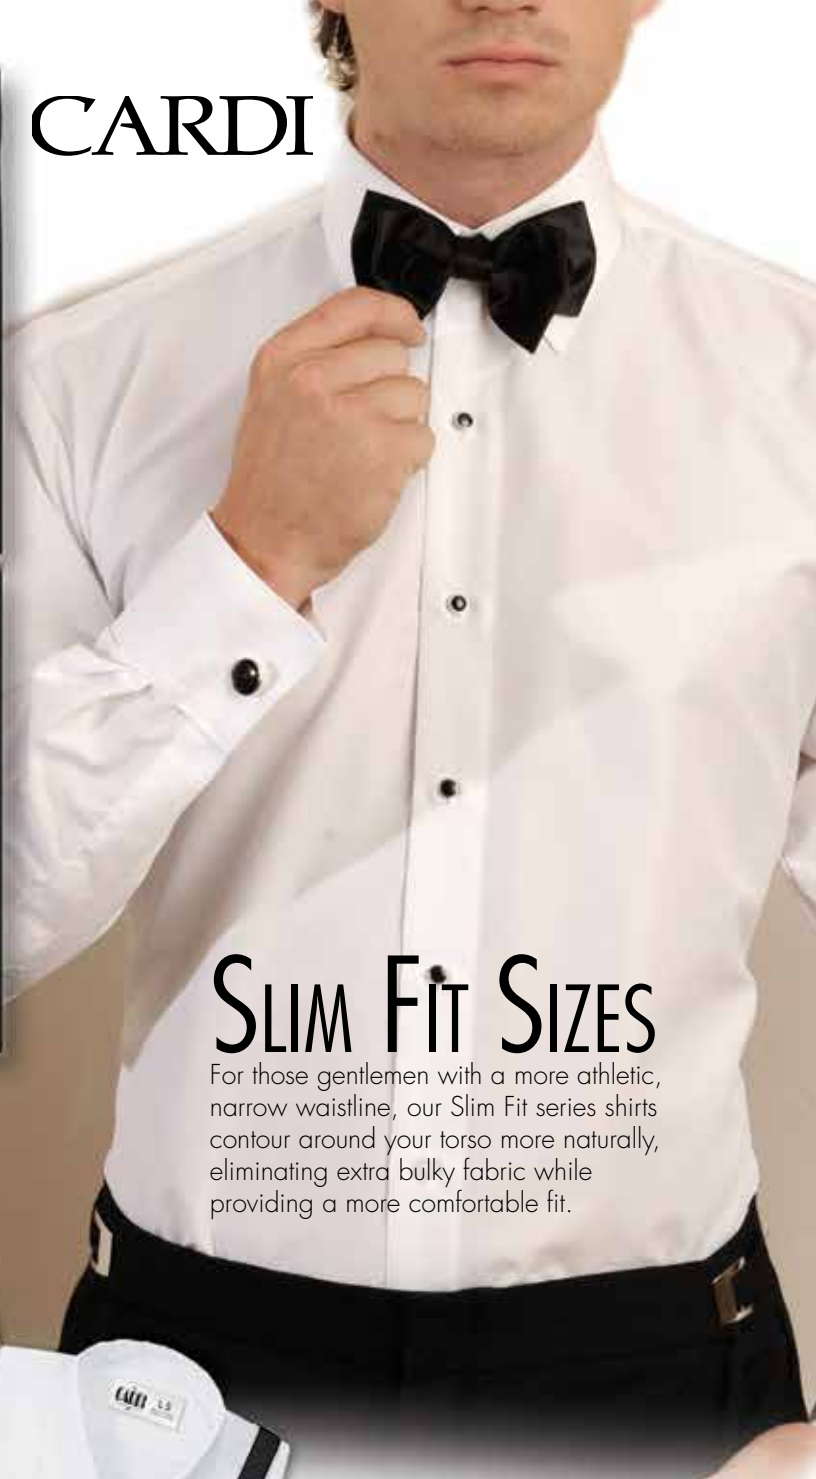

A.

D.

G.

I.

CARDI

SLIM FIT SIZES

For those gentlemen with a more athletic, narrow waistline, our Slim Fit series shirts contour around your torso more naturally, eliminating extra bulky fabric while providing a more comfortable fit.