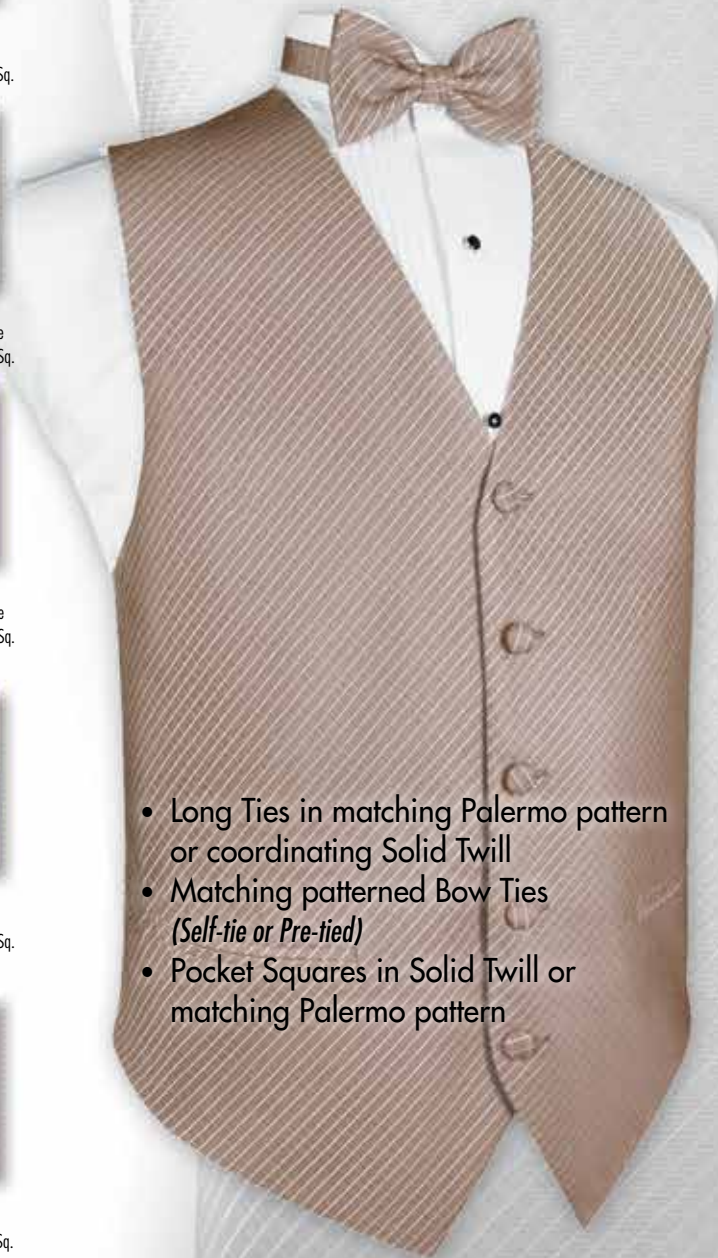

- Long Ties in matching Palermo pattern or coordinating Solid Twill
- Matching patterned Bow Ties (*Self-tie or Pre-tied*)
- Pocket Squares in Solid Twill or matching Palermo pattern