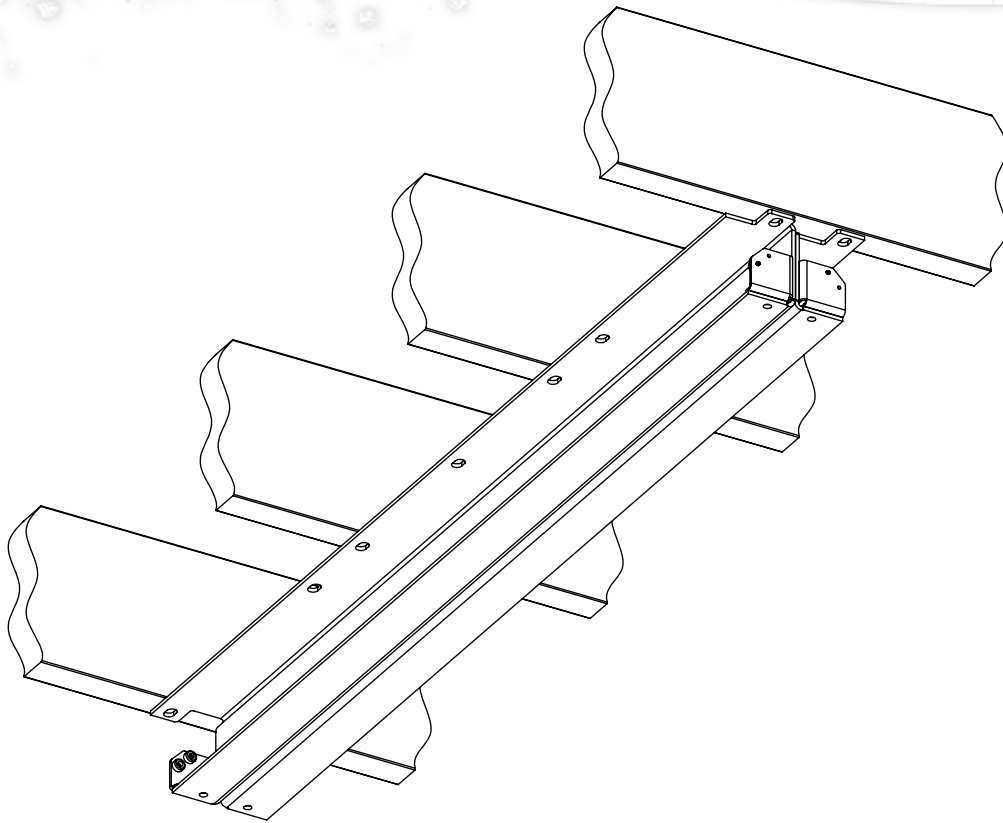

DATA SHEET

ROLLER MOUNT TRACK (TR-4, TR-8, TR-12, TR-16)

- Roller Mount Track Sold in 4 Foot Sections
- Interlocking Ends, Allows You to Add More Section in the Future
- 600 lbs Weight Limit
- All Mounting Hardware Included
- Durable Powder Coat Finish - Made in the USA