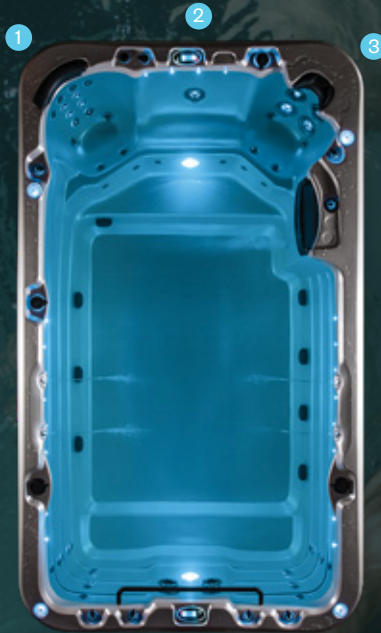

Dimensions

13'1" x 7'7" x 4'3" high

Seat layout

1. Back massage

2. Cool down seat

3. Neck and shoulder massage

* Conditions apply. Specifications may change without notice. International model shown. Some details may differ. Check with your sales team member.

Features

Spa features

LED backlit water cascade
Spa health indicator
Non-slip backlit drink holders
Backlit laminar jets

Build

Thermoclad maintenance free cabinet
Superior USA made Aristech acrylic
Thermobond 4 layer shell construction
Steel frame construction
Duraflex 'no kink' PVC plumbing