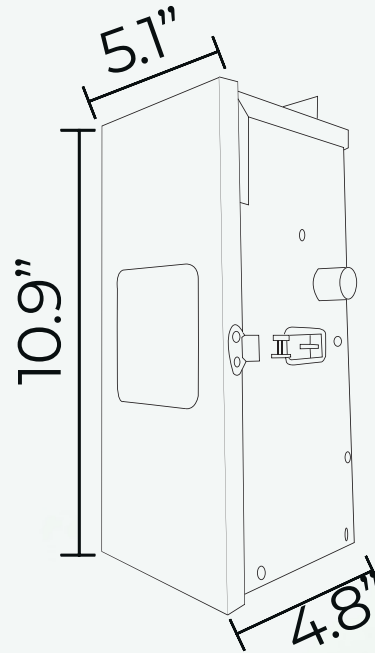

ABBA

LIGHTING USA

12V Landscape Light Specialist

- **POWER:**
150W AC MULTI TAP
OUTPUT 12V, 13V, 14V &
15V
- **BODY:**
HEAVY DUTY 304
CAST ALUMINUM
- **CERTIFICATE:**
ETL LISTED, UL LISTED
- **FINISH:**
STAINLESS STEEL
- **FEATURE:**
BUILT- PHOTOCELL TIMER &
PLUG IN MECHANICAL
TIMER