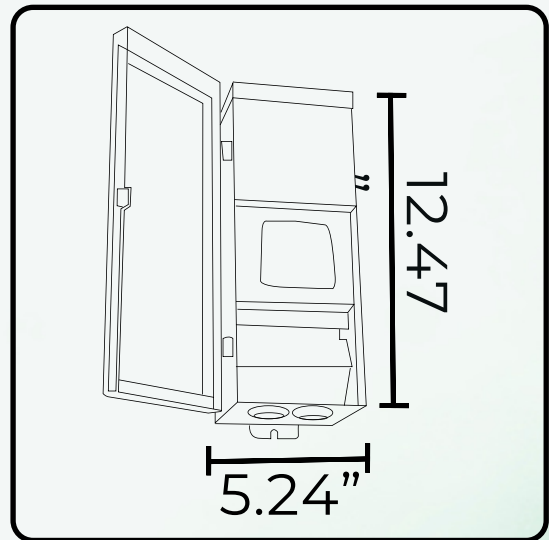

ABBA

LIGHTING USA

12V Landscape Light Specialist

- **POWER:**
300W AC 12V, 15V OUTPUT
- **BODY:**
HEAVY DUTY 304
CAST ALUMINUM
- **WATERPROOF RATING:**
IP65
- **CERTIFICATE:**
ETL LISTED, UL LISTED
- **FINISH:**
STAINLESS STEELN
- **BULBS:**
HALOGEN AND LED BULBS
COMPATIBLE (WILL NOT WORK WITH
DC BULBS)