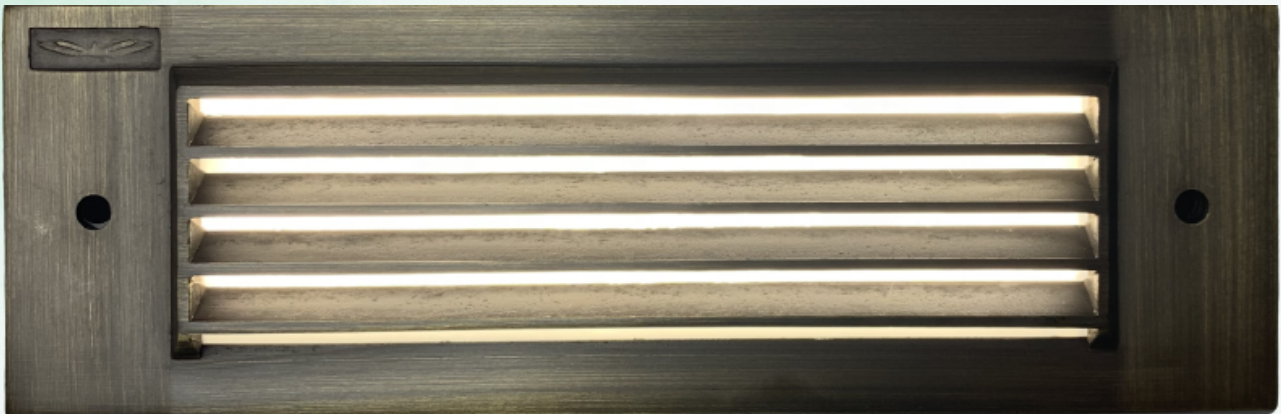

ABBA

LIGHTING USA

12V Landscape Light Specialist

3 CCT
3000K,
4000K
&
5000K

- **POWER:**
ADJUSTABLE 1W - 4W LED
- **BODY:**
HEAVY DUTY CAST BRASS
- **TEMPERATURE:**
3CCT 3000K, 4000K & 5000K
- **FINISH:**
NATURAL BRASS & DARK BRASS
- **CERTIFICATE:**
ETL LISTED
- **APPLICATION:**
SURFACE MOUNT