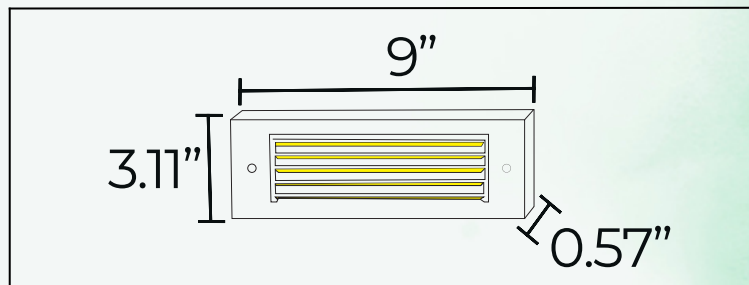

ABBA

LIGHTING USA

12V Landscape Light Specialist

3 CCT
3000K,
4000K
&
5000K

- **POWER:**
ADJUSTABLE 1W - 4W LED
- **BODY:**
HEAVY DUTY CAST BRASS
- **TEMPERATURE:**
3CCT 3000K, 4000K & 5000K
- **FINISH:**
NATURAL BRASS & DARK BRASS
- **CERTIFICATE:**
ETL LISTED
- **APPLICATION:**
SURFACE MOUNT