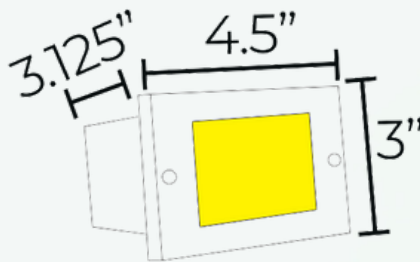

# ABBA

LIGHTING USA

*12V Landscape Light Specialist*

- **POWER:**  
G4 LED 12V  
(SOLD SEPARATELY)
- **BODY:**  
HEAVY DUTY CAST BRASS
- **FINISH:**  
DARK BRASS
- **CERTIFICATE:**  
ETL LISTED