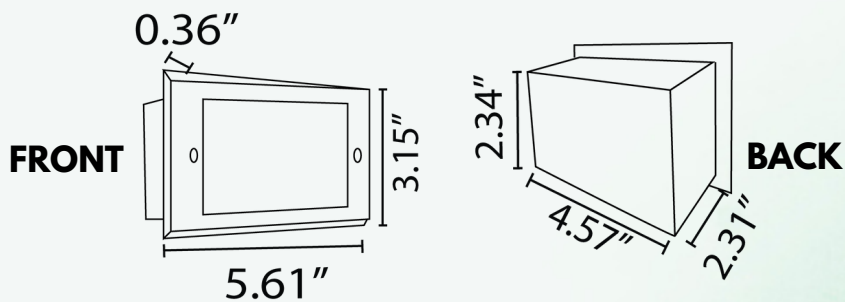

ABBA

LIGHTING USA

12V Landscape Light Specialist

- **POWER:**
INTEGRATED 1.5W LED
AC/DC 12V
- **BODY:**
HEAVY DUTY CAST
BRASS
- **TEMPERATURE:**
WARM WHITE 3000K
- **CERTIFICATE:**
ETL LISTED
- **FINISH:**
NATURAL BRASS