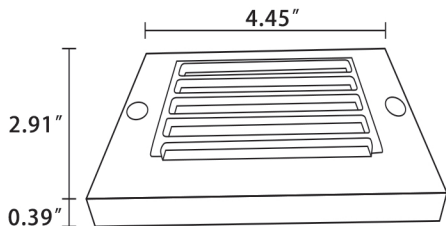

ABBA

LIGHTING USA

12V Landscape Light Specialist

SPECIFICATION SHEET

STB07

- Housing:** Heavy Duty Corrosion Resistant Cast Brass.
- Faceplate:** Diecast brass faceplate with frosted lens, fitted to stainless steel backplate.
- Finish:** Antique Bronze.
- Lighting Source:** Integrated LED, 2 Watt, 250 Lumen. 2700 kelvin. Operating Voltage: 8-15VAC 20W Halogen equivalent, rated hours: 30,000.ambient temperature: -40°F to 124°F. CRI: Ra> 80.
- Wiring:** Fixture is prewired with a 6 ft SPT2-W direct burial cord, pre-stripped for easy connection, wire connector available seperately.
- Mounting:** Surface mount slim stainless steel backplate with integrated LED module. Best used on concrete, brick and other masonry surface. Two screws and two anchor bolts are provided.
- Dimensions:** 4.45"(Length)x2.91"(Width)x0.39"(Height)
- Warranty:** Limited lifetime warranty on fixture housing and faceplate against manufacturer's defects.
Three (3)year warranty.