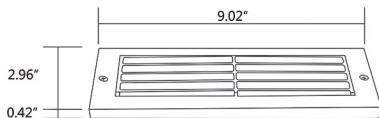

ABBA

LIGHTING USA

12V Landscape Light Specialist

STB07

STB08

SPECIFICATION SHEET

- Housing:** Heavy Duty Corrosion Resistant Cast Brass.
- Faceplate:** Diecast brass faceplate with frosted lens, fitted to stainless steel backplate.
- Finish:** Antique Bronze.
- Wattage:** STB07(2 Watt, 250 Lumen)
STB08(4 Watt, 400 Lumen)
- Lighting Source:** Integrated LED, 3000 Kelvin. 12V AC/DC. 30,000 Hours.
-40°F to 124°F. Ra > 80.
- Wiring:** Fixture is prewired with a 9.8' SPT2-W direct burial cord, pre-stripped for easy connection, wire connector available seperately.
- Mounting:** Surface mount slim stainless steel backplate with integrated LED module. Best used on concrete, brick and other masonry surface. Two screws and two anchor bolts are provided.
- Dimensions:** STB07: 4.45"(Length)x2.91"(Width)x0.39"(Height)
STB08: 9.02"(Length)x2.96"(Width)x0.42"(Height)
- Warranty:** Limited lifetime warranty on fixture housing
Three (3) years warranty on LED.