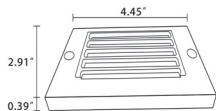

ABBA

LIGHTING USA

12V Landscape Light Specialist

STB07

STB08

SPECIFICATION SHEET

- Housing:** Heavy Duty Corrosion Resistant Cast Brass.
- Faceplate:** Diecast brass faceplate with frosted lens, fitted to stainless steel backplate.
- Finish:** Antique Bronze.
- Wattage:** STB07(2 Watt, 250 Lumen)
STB08(4 Watt, 400 Lumen)
- Lighting Source:** Integrated LED, 3000 Kelvin. 12V AC/DC. 30,000 Hours.
-40°F to 124°F. Ra > 80.
- Wiring:** Fixture is prewired with a 9.8' SPT2-W direct burial cord, pre-stripped for easy connection, wire connector available seperately.
- Mounting:** Surface mount slim stainless steel backplate with integrated LED module. Best used on concrete, brick and other masonry surface. Two screws and two anchor bolts are provided.
- Dimensions:** STB07: 4.45"(Length)x2.91"(Width)x0.39"(Height)
STB08: 9.02"(Length)x2.96"(Width)x0.42"(Height)
- Warranty:** Limited lifetime warranty on fixture housing
Three (3) years warranty on LED.