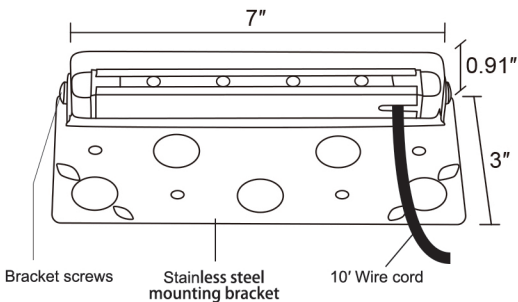

## SPECIFICATION SHEET

**STB05**

- Housing:** Cast aluminum. Removable bar for variety of uses
- Finish:** BZ- Bronze
- Lighting Source:** Integrated LED, 4 single cores, 1.5W, 100Lumens, 3000 Kelvin, 120° beam spread, 8-18 volt AC operating vottage. 25W Halogen equivalent, -4°F to +140°F ambient temperature.
- Wiring:** Fixture is prewired with a 10-ft 18-2 direct burial cord, pre-stripped for easy connection, wire connector sold seperately. Universal connector, silicone filled wire nut or quick locking wire connector are available.
- Mounting Bracket:** Stainless steel glare shield, spped with screws and anchor bolts. Break off comers for easy installation.
- Electrical Notes:** A remote 12V magnetic transformer is required, can be ordered. seperately Not for use with electronic tanstormer. Increasing vottage above 12 volls may decrease the Ke of LED cores.
- Dimensions:** Retaining walls. Patios, Gazebos, Decks, Benches,Stains, and Outdoors Lving Spaces.
- Dimensions:** 7"(Length)x3"(Width)x0.91"(Height)
- Warranty:** 5 years warranty, with a rated life of 50,000 hours.