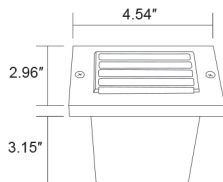

## SPECIFICATION SHEET

**STB02**

**STB03**

- Housing:** Heavy Duty Corrosion Resistant Cast Brass.
- Faceplate:** Diecast brass faceplate with frosted lens, fitted to stainless steel backplate.
- Finish:** Antique Bronze.
- Lighting Source:** Integrated LED, 2 Watt, 250 Lumen. 2700 kelvin. Operating Voltage: 8-15VAC 20W Halogen equivalent, rated hours: 30,000.ambient temperature: -40°F to 124°F. CRI: Ra> 80.
- Wiring:** Fixture is prewired with a 6 ft SPT2-W direct burial cord, pre-stripped for easy connection, wire connector available seperately.
- Mounting:** Surface mount slim stainless steel backplate with integrated LED module. Best used on concrete, brick and other masonry surface. Two screws and two anchor bolts are provided.
- Dimensions:** 4.45"(Length)x2.91"(Width)x0.39"(Height)
- Warranty:** Limited lifetime warranty on fixture housing and faceplate against manufacturer's defects.  
Three (3)year warranty.