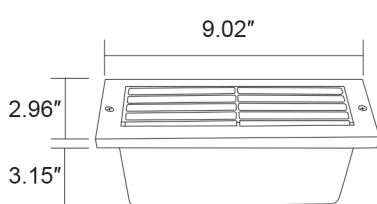

## SPECIFICATION SHEET

**STB02**

**STB03**

- Housing:** Heavy Duty Corrosion Resistant Cast Brass.
- Faceplate:** Diecast brass faceplate with frosted lens, fitted to stainless steel backplate.
- Finish:** Antique Bronze.
- Lighting Source:** Integrated LED, 2 Watt, 250 Lumen. 2700 kelvin. Operating Voltage: 8-15VAC 20W Halogen equivalent, rated hours: 30,000.ambient temperature: -40°F to 124°F. CRI: Ra> 80.
- Wiring:** Fixture is prewired with a 6 ft SPT2-W direct burial cord, pre-stripped for easy connection, wire connector available seperately.
- Mounting:** Surface mount slim stainless steel backplate with integrated LED module. Best used on concrete, brick and other masonry surface. Two screws and two anchor bolts are provided.
- Dimensions:** 4.45"(Length)x2.91"(Width)x0.39"(Height)
- Warranty:** Limited lifetime warranty on fixture housing and faceplate against manufacturer's defects.  
Three (3)year warranty.