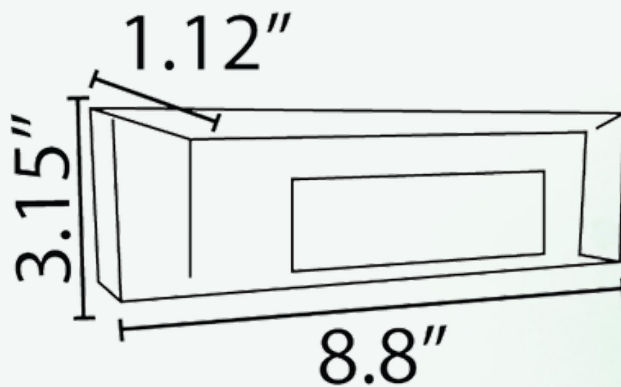

ABBA

LIGHTING USA
12V Landscape Light Specialist

- **POWER:**
INTEGRATED 8W DIMMABLE
LED AC/DC 12V
- **BODY:**
HEAVY DUTY CAST
ALUMINUM
- **FINISH:**
BLACK, BROWN OR WHITE
- **TEMPERATURE:**
WARM WHITE 3000K & COOL
WHITE 5000K