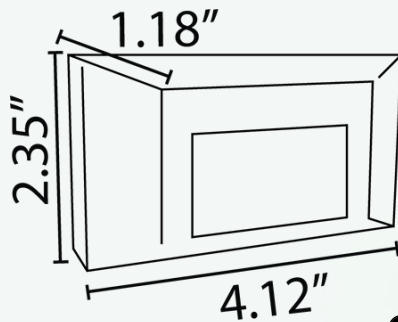

ABBA

LIGHTING USA

12V Landscape Light Specialist

- **POWER:**
INTEGRATED 4W LED
AC/DC 12V
- **BODY:**
HEAVY DUTY CAST
ALUMINUM
- **WATERPROOF RATING:**
IP65
- **TEMPERATURE:**
WARM WHITE 3000K OR
COOL WHITE 5000K
- **FINISH:**
BLACK, WHITE OR BROWN
- **LUMENS:**
240 LM