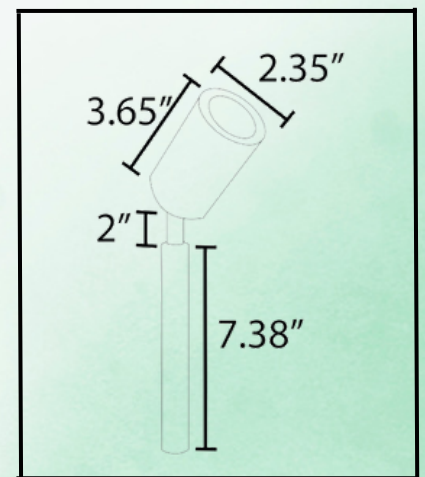

ABBA

LIGHTING USA

12V Landscape Light Specialist

● **POWER:**

12V MR16 LED BULB
"SOLD SEPARATELY"

● **BODY:**

HEAVY DUTY
STAINLESS STEEL

● **WATERPROOF
RATING:**

IP65

● **FINISH:**

BLACK AND
STAINLESS STEEL

● **INCLUDED:**

ABS GROUND
SPIKE

SPS02

SPEC SHEET