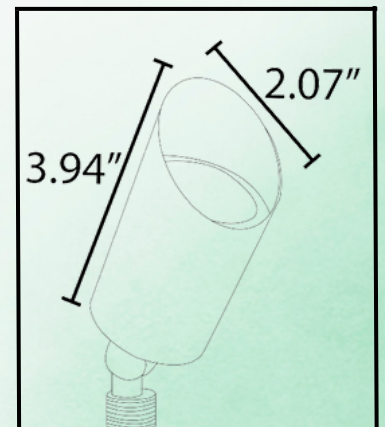

IP65

- **FINISH:**

NATURAL BRASS OR  
DARK BRASS

- **INCLUDED:**

ABS GROUND SPIKE

- **CERTIFICATE:**

ETL LISTED