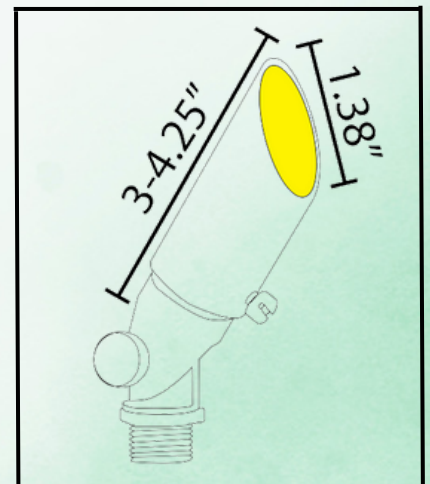

ABBA

LIGHTING USA

12V Landscape Light Specialist

- **POWER:**
5W COB AC/DC 12V
- **BODY:**
HEAVY DUTY CAST BRASS
- **WATERPROOF RATING:**
IP65
- **FINISH:**
DARK BRASS
- **INCLUDED:**
ABS GROUND SPIKE
- **CERTIFICATE:**
ETL LISTED