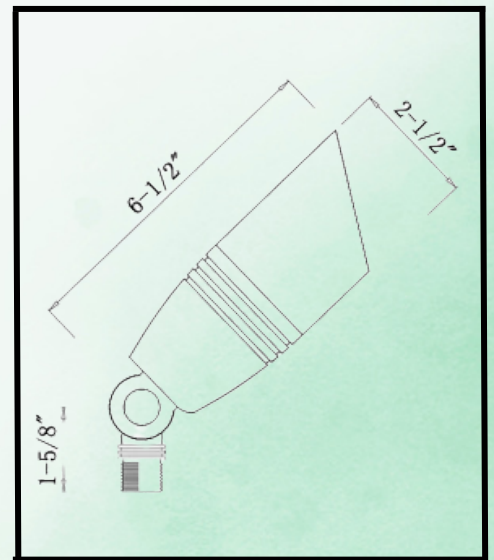

ABBA

LIGHTING USA

12V Landscape Light Specialist

- **POWER:**
12V MR16 LED BULB
"SOLD SEPARATELY"
- **BODY:**
HEAVY DUTY CAST
BRASS
- **WATERPROOF
RATING:**
IP65
- **FINISH:**
NATURAL BRASS OR
DARK BRASS
- **INCLUDED:**
ABS GROUND SPIKE
- **CERTIFICATE:**
ETL LISTED