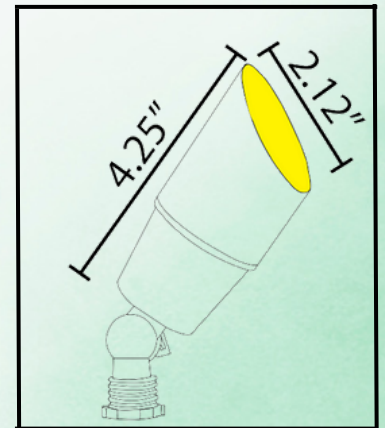

ABBA

LIGHTING USA

12V Landscape Light Specialist

- **POWER:**

12V MR16 LED BULB
"SOLD SEPARATELY"

- **BODY:**

HEAVY DUTY CAST
BRASS

- **WATERPROOF
  RATING:**

IP65

- **FINISH:**

NATURAL BRASS OR
DARK BRASS

- **INCLUDED:**

ABS GROUND SPIKE

- **CERTIFICATE:**

ETL LISTED

SPB01 SPEC SHEET