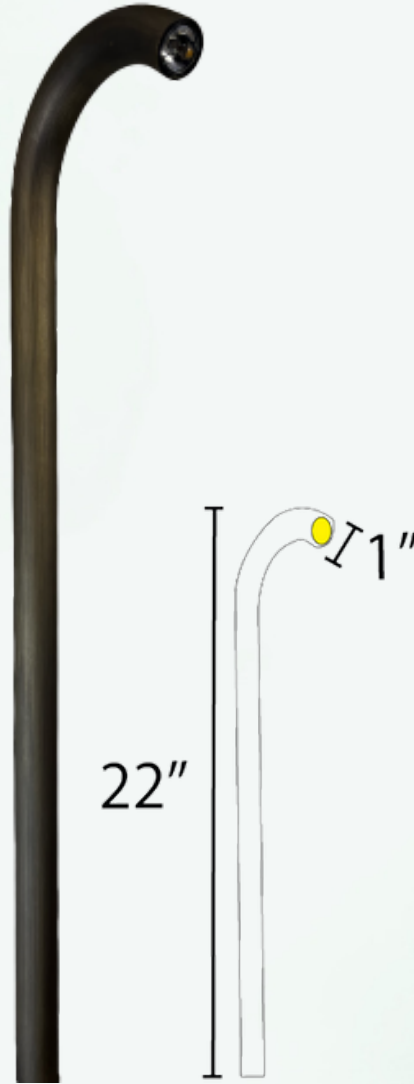

# ABBA

LIGHTING USA

*12V Landscape Light Specialist*

- **POWER:**  
INTEGRATED 3W LED LAMP
- **BODY:**  
HEAVY DUTY CAST BRASS
- **WATERPROOF RATING:**  
IP65
- **FINISH:**  
NATURAL BRASS & DARK BRASS
- **INCLUDED:**  
ABS GROUND SPIKE
- HEAT RESISTANT GLASS LENSE

## PLB21 SPEC SHEET

[www.ABBALightingUSA.com](http://www.ABBALightingUSA.com)