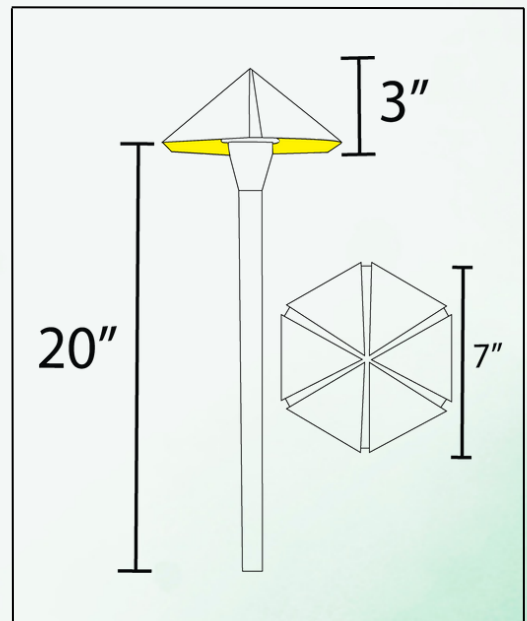

ABBA

LIGHTING USA

12V Landscape Light Specialist

- **POWER:**
G4
(SOLD SEPARATELY)
- **BODY:**
HEAVY DUTY CAST BRASS
- **INCLUDED:**
ABS GROUND SPIKE

- **FINISH:**
NATURAL BRASS
- **WATERPROOF RATING:**
IP65