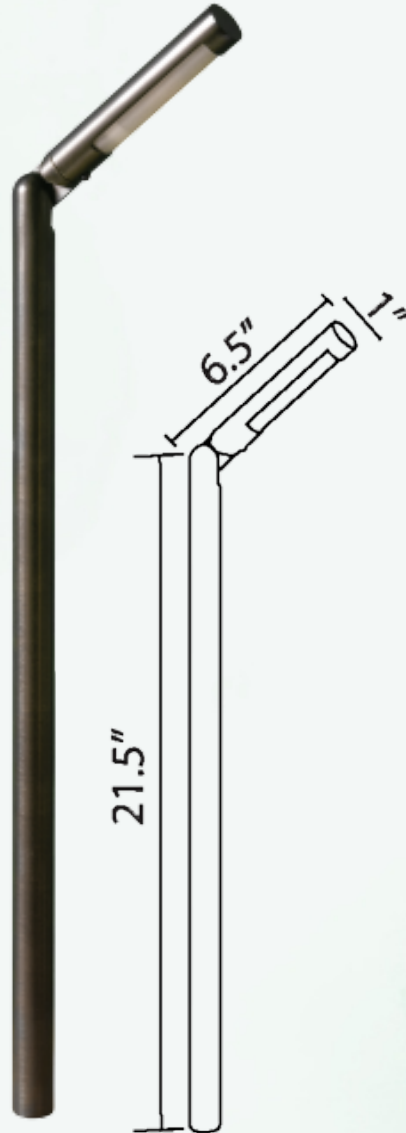

# ABBA

LIGHTING USA

*12V Landscape Light Specialist*

- **POWER:**  
G4 BULB (SOLD SEPARATELY)
- **BODY:**  
HEAVY DUTY CAST BRASS
- **TEMPERATURE:**  
WARM WHITE 3000K
- **FINISH:**  
BRASS
- **INCLUDED:**  
ABS GROUND SPIKE
- **HEAT RESISTANT CLEAR LENS**

## PLB16 SPEC SHEET

[www.ABBALightingUSA.com](http://www.ABBALightingUSA.com)