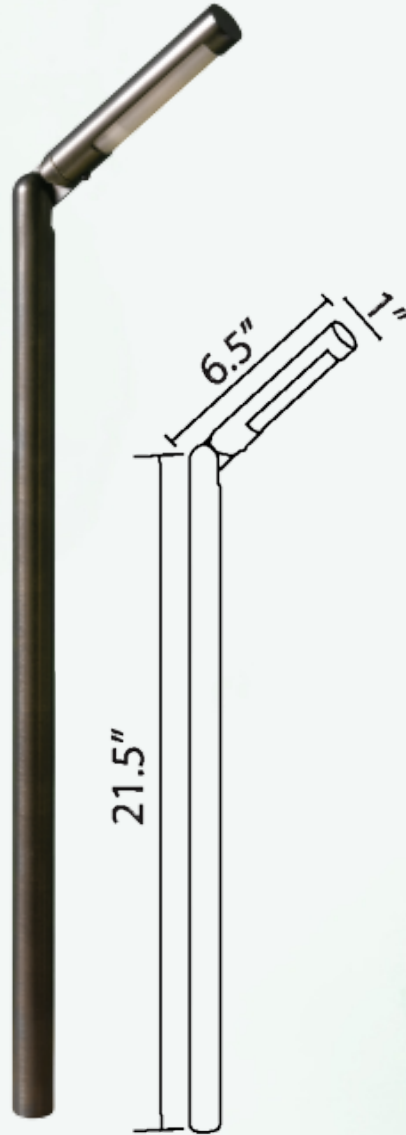

ABBA

LIGHTING USA

12V Landscape Light Specialist

- **POWER:**
INTEGRATED 3W AC/DC 12V LED LIGHT
- **BODY:**
HEAVY DUTY CAST BRASS
- **TEMPERATURE:**
WARM WHITE 3000K
- **FINISH:**
BRASS
- **INCLUDED:**
ABS GROUND SPIKE
- **HEAT RESISTANT CLEAR LENS**