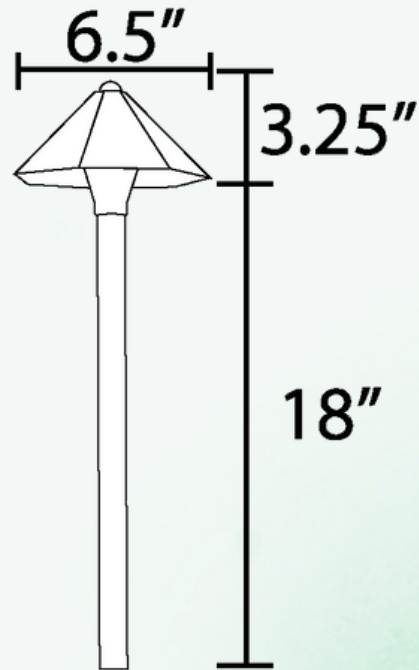

ABBA

LIGHTING USA

12V Landscape Light Specialist

- **POWER:**
G4 LED 12V
(SOLD SEARATELY)
- **BODY:**
HEAVY DUTY
CAST BRASS
- **FINISH:**
NATURAL BRASS
- **INCLUDED:**
ABS GROUND SPIKE
- **WATERPROOF RATING:**
IP65