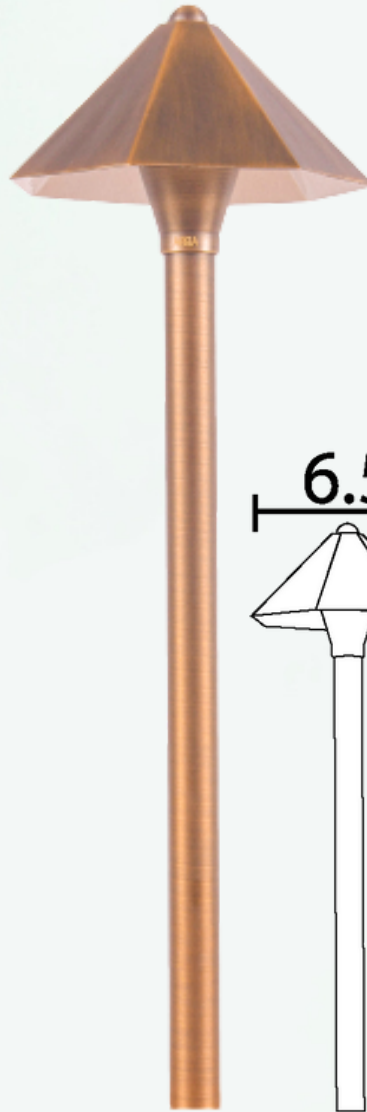

ABBA

LIGHTING USA

12V Landscape Light Specialist

- **POWER:**
G4 LED 12V
(SOLD SEARATELY)
- **BODY:**
HEAVY DUTY
CAST BRASS
- **FINISH:**
NATURAL BRASS
- **INCLUDED:**
ABS GROUND SPIKE
- **WATERPROOF RATING:**
IP65

PLB11 SPEC SHEET

www.ABBALightingUSA.com