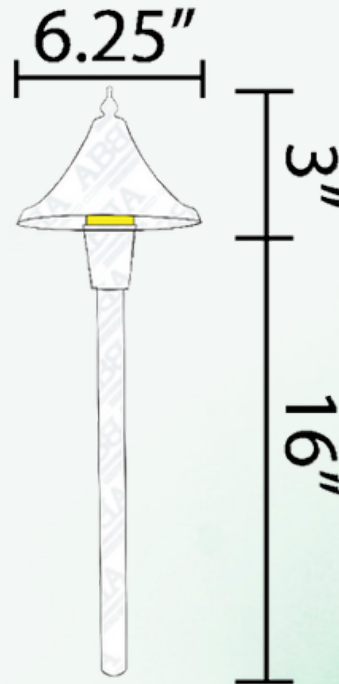

# ABBA

LIGHTING USA

12V Landscape Light Specialist

- **POWER:**  
G4 LED 12V  
(SOLD SEARATELY)
- **BODY:**  
HEAVY DUTY  
CAST BRASS

- **FINISH:**  
NATURAL BRASS
- **INCLUDED:**  
ABS GROUND SPIKE
- **WATERPROOF RATING:**  
IP65