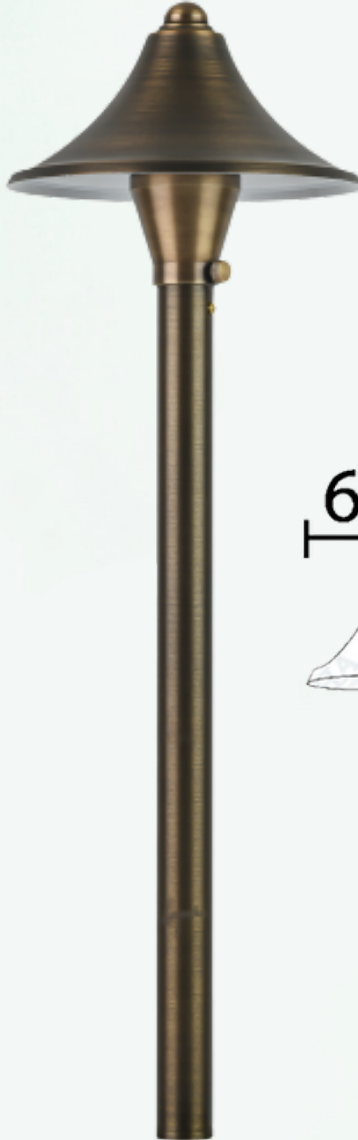

# ABBA

LIGHTING USA

12V Landscape Light Specialist

- **POWER:**  
G4 LED 12V  
(SOLD SEARATELY)
- **BODY:**  
HEAVY DUTY  
CAST BRASS

- **FINISH:**  
NATURAL BRASS
- **INCLUDED:**  
ABS GROUND SPIKE
- **WATERPROOF RATING:**  
IP65

## PLB09 SPEC SHEET

[www.ABBALightingUSA.com](http://www.ABBALightingUSA.com)