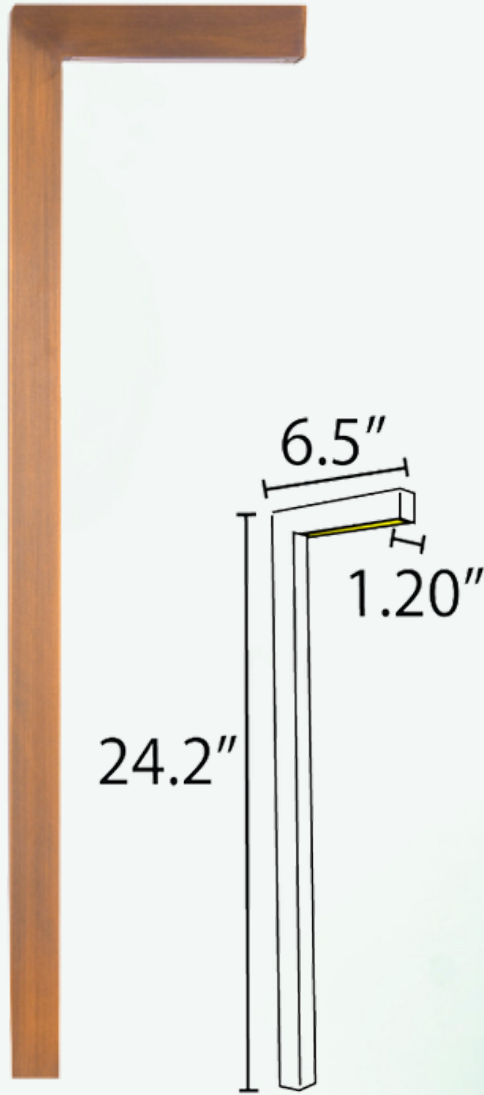

ABBA

LIGHTING USA

12V Landscape Light Specialist

- **POWER:**
INTEGRATED 3W
AC/DC LED
- **BODY:**
HEAVY DUTY
CAST BRASS
- **FINISH:**
NATURAL BRASS
- **INCLUDED:**
ABS GROUND SPIKE

PLB07 SPEC SHEET

www.ABBALightingUSA.com