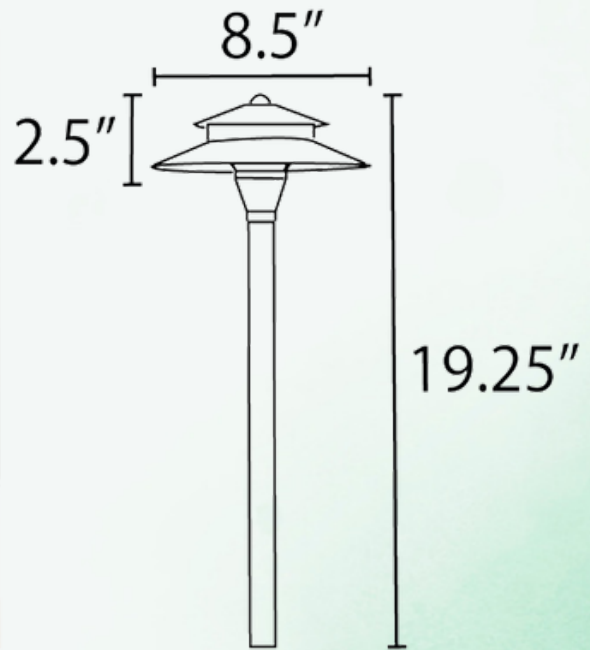

ABBA

LIGHTING USA

12V Landscape Light Specialist

- **POWER:**
G4 12V LED
(SOLD SEPARATELY)
- **BODY:**
HEAVY DUTY
CAST BRASS

- **FINISH:**
NATURAL BRASS
- **INCLUDED:**
ABS GROUND SPIKE

PLB04 SPEC SHEET

www.ABBALightingUSA.com