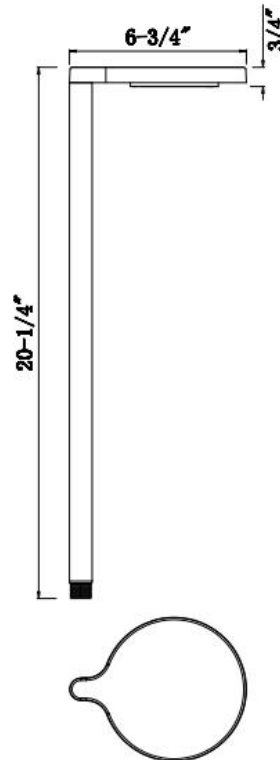

### Features:

- Heavy Duty Cast Brass Construction
- 12V AC/DC 4W 3000K Led Module Included
- Area Path Light Application
- IP 65 Waterproof Rating
- Heat Resistant Acrylic Lens
- Heavy ABS Ground Spike Included
- Low voltage transformer required(Not included)
- Wire connectors required(Not included)

---

**LightSource:** 12V AC/DC 4W Replaceable LED module 3000K  
165 Lumens

---

**Material:** Die cast brass shade and solid brass stem w/Ground Spike

---

**Finish:** Antique Bronze

---

**Dimension:** L6-3/4" X W5-1/2" X H20-1/4"

---

Field-  
Replaceable  
Integrated LED

Wide  
Spread

36" SPT-  
1W

**Mounting Option:**  
.12V Base(Not Included)  
.ABS Ground Spike