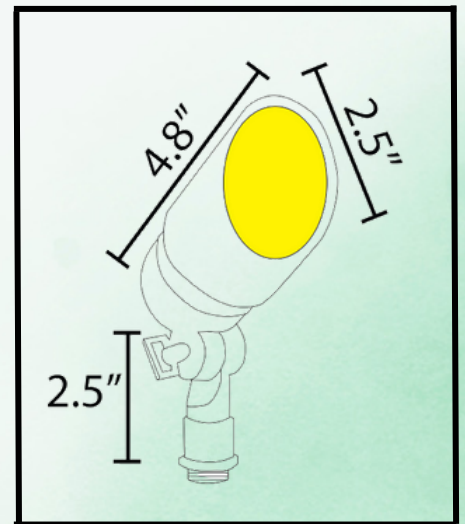

ABBA

LIGHTING USA

12V Landscape Light Specialist

- **POWER:**

12V MR16 LED BULB
"SOLD SEPARATELY"

- **BODY:**

HEAVY DUTY CAST
ALUMINUM

- **WATERPROOF
RATING:**

IP65

- **FINISH:**

BLACK AND BROWN

- **INCLUDED:**

ABS GROUND SPIKE

DL01 SPEC SHEET