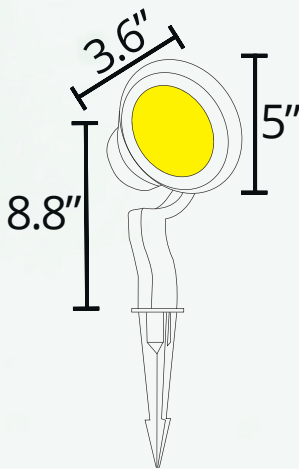

ABBA

LIGHTING USA

12V Landscape Light Specialist

- **POWER:**
12W LED BIULT-IN CONSTANT LED DRIVER
- **BODY:**
HEAVY DUTY CAST ALUMINUM
- **TEMPERATURE:**

- **FINISH:**
BLACK
- **CERTIFICATE:**
ETL LISTED
- **WATERPROF RATING::**
IP65